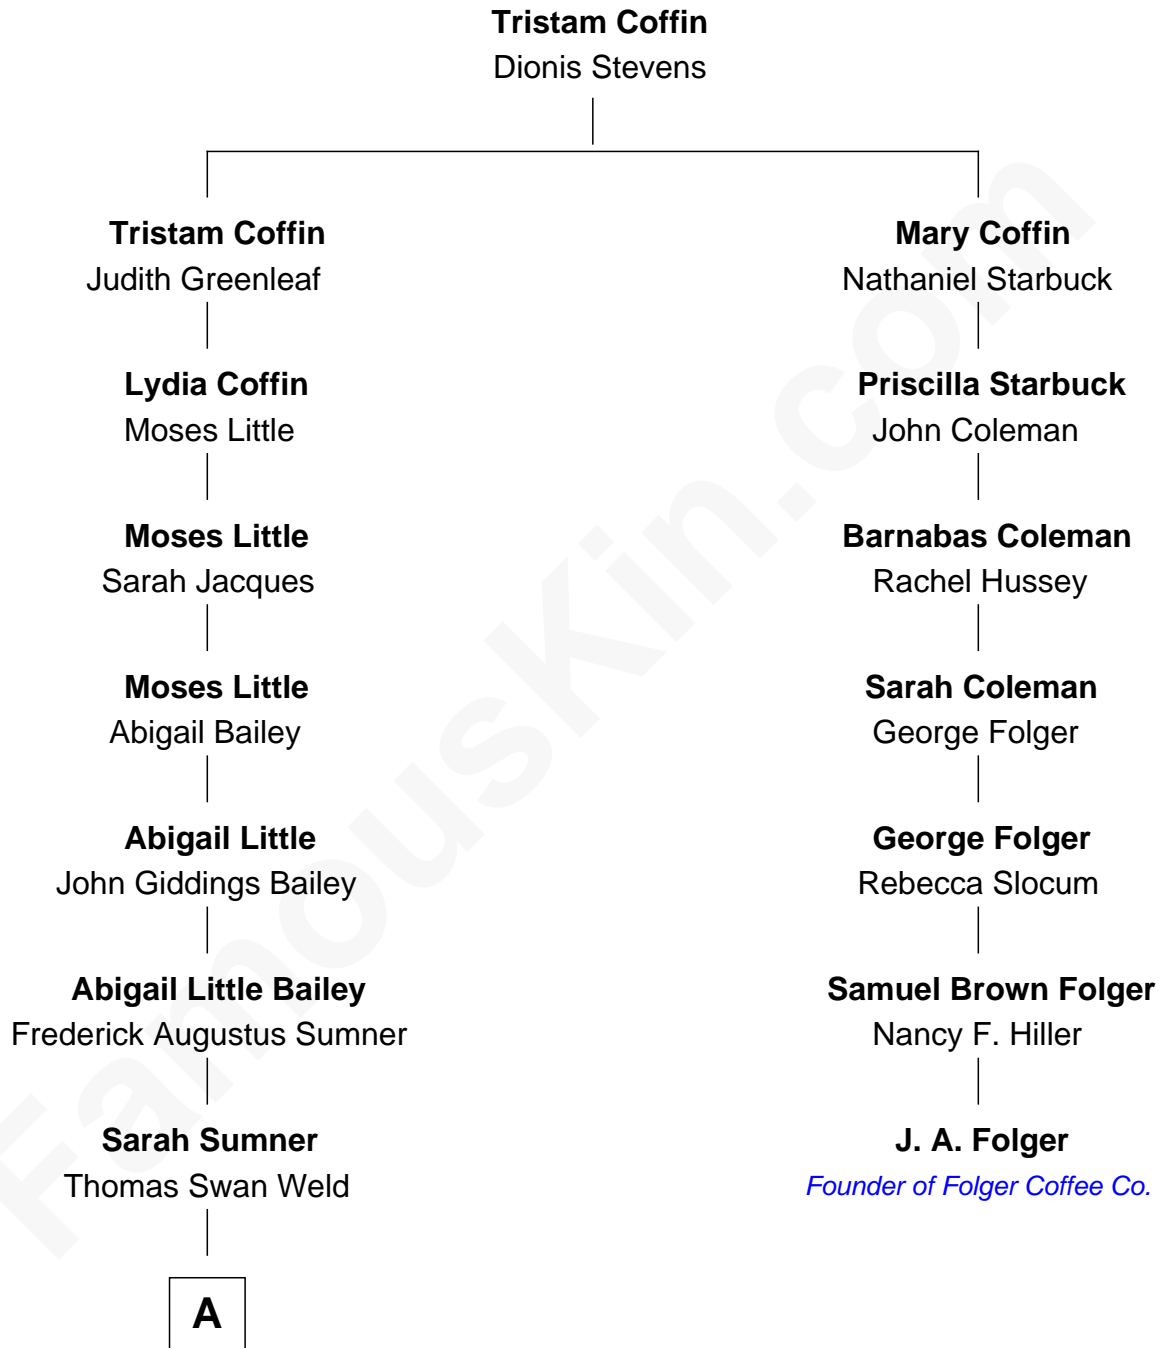

## Relationship Chart of

### Bill Weld

68th Governor of Massachusetts

6th cousin 4 times removed of

**J. A. Folger**

Founder of Folger Coffee Company

**A**

—  
**Dr. Francis Minot Weld**  
Fanny Elizabeth Bartholomew

—  
**Francis Minot Weld**  
Margaret Low White

—  
**David Weld**  
Mary Blake Nichols

—  
**Bill Weld**  
*68th Governor of Massachusetts*

FamousKin.com