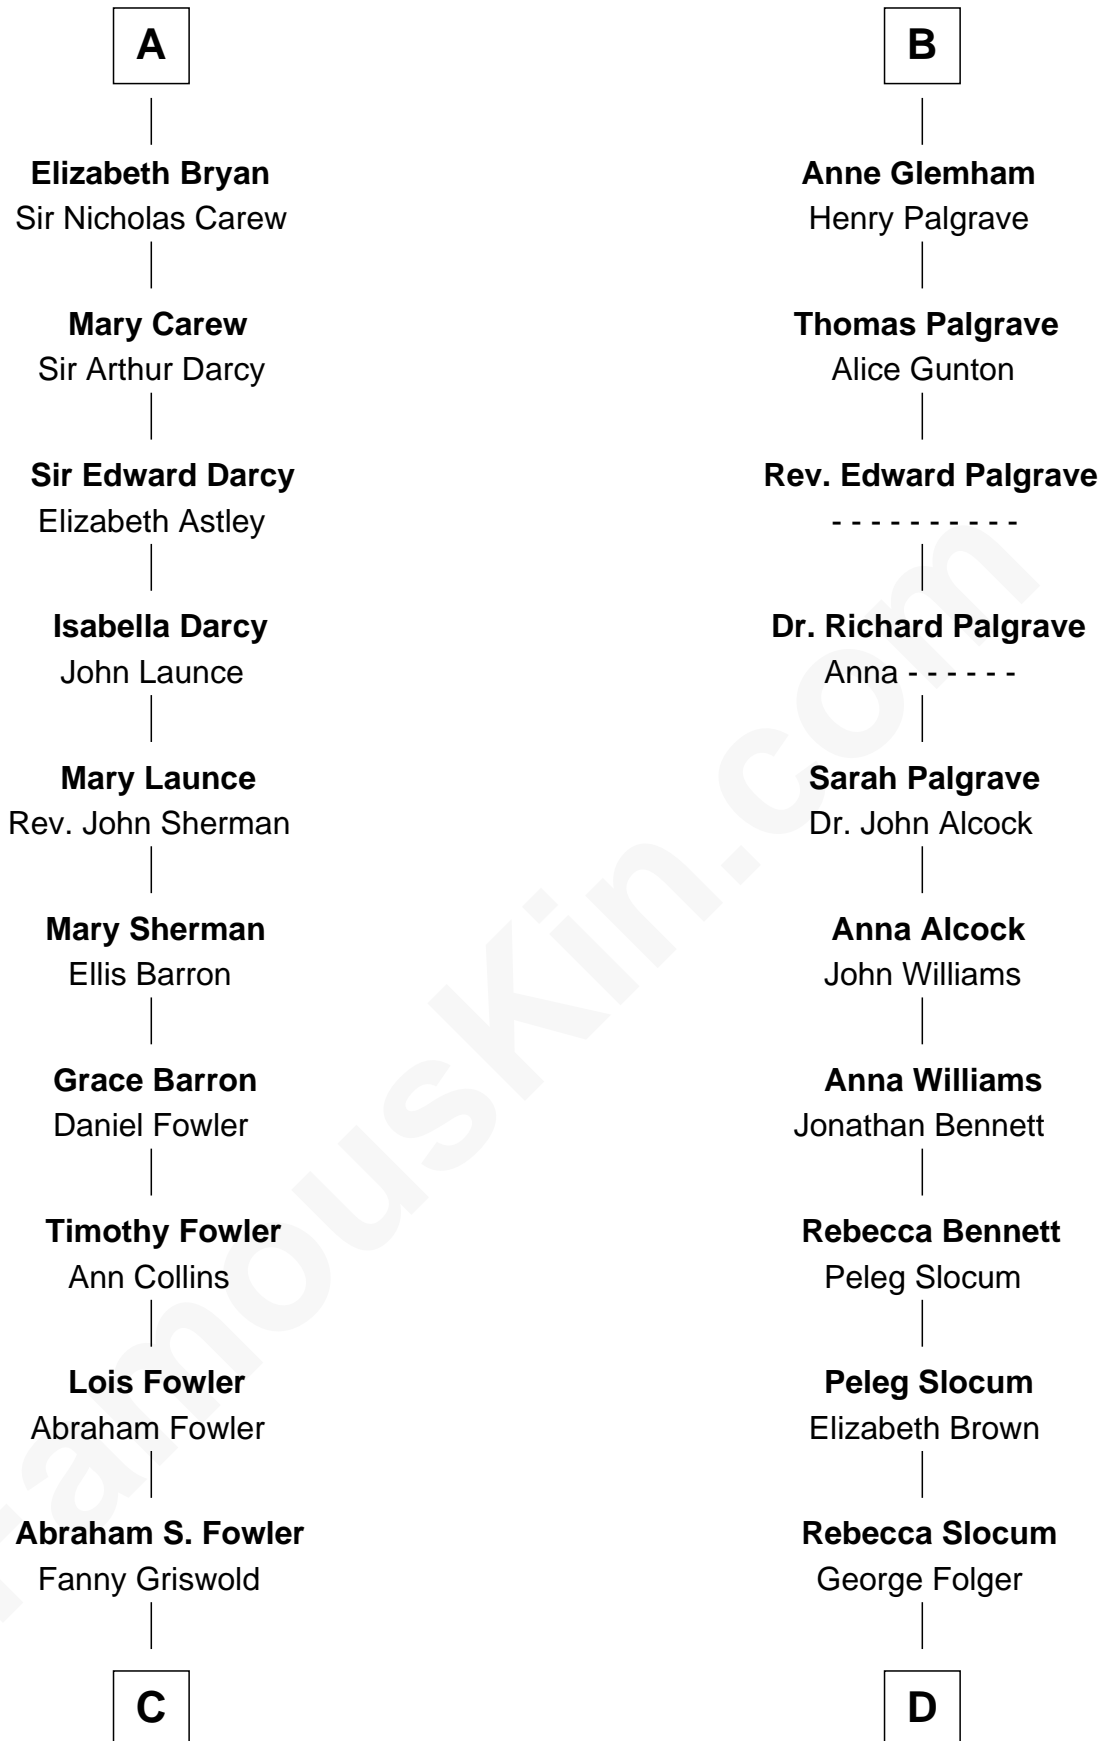

## Relationship Chart of

### Bill Weld

68th Governor of Massachusetts

18th cousin 3 times removed of

**J. A. Folger**

Founder of Folger Coffee Company

**C**

**Fanny Griswold Fowler**  
George Medad Bartholomew

**Fanny Elizabeth Bartholomew**  
Dr. Francis Minot Weld

**Francis Minot Weld**  
Margaret Low White

**David Weld**  
Mary Blake Nichols

**Bill Weld**  
*68th Governor of Massachusetts*

**D**

**Samuel Brown Folger**  
Nancy F. Hiller

**J. A. Folger**  
*Founder of Folger Coffee Co.*