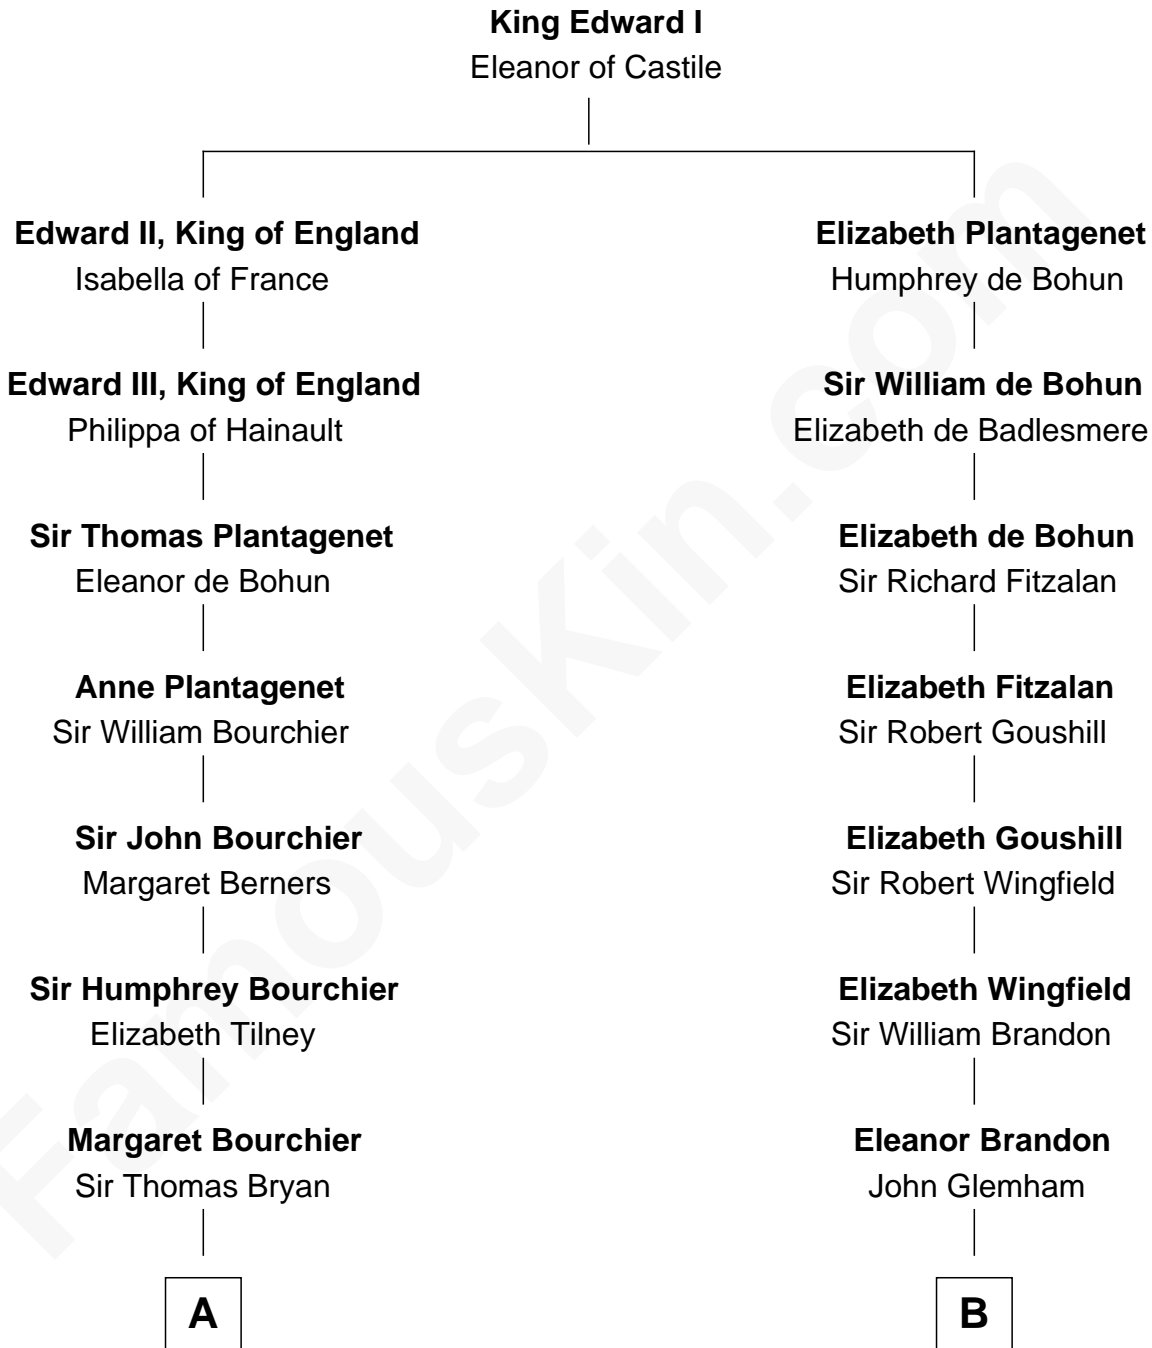

## Relationship Chart of

### Bill Weld

68th Governor of Massachusetts

18th cousin 3 times removed of

**J. A. Folger**

Founder of Folger Coffee Company

**C**

**Fanny Griswold Fowler**  
George Medad Bartholomew

**Fanny Elizabeth Bartholomew**  
Dr. Francis Minot Weld

**Francis Minot Weld**  
Margaret Low White

**David Weld**  
Mary Blake Nichols

**Bill Weld**  
*68th Governor of Massachusetts*

**D**

**Samuel Brown Folger**  
Nancy F. Hiller

**J. A. Folger**  
*Founder of Folger Coffee Co.*