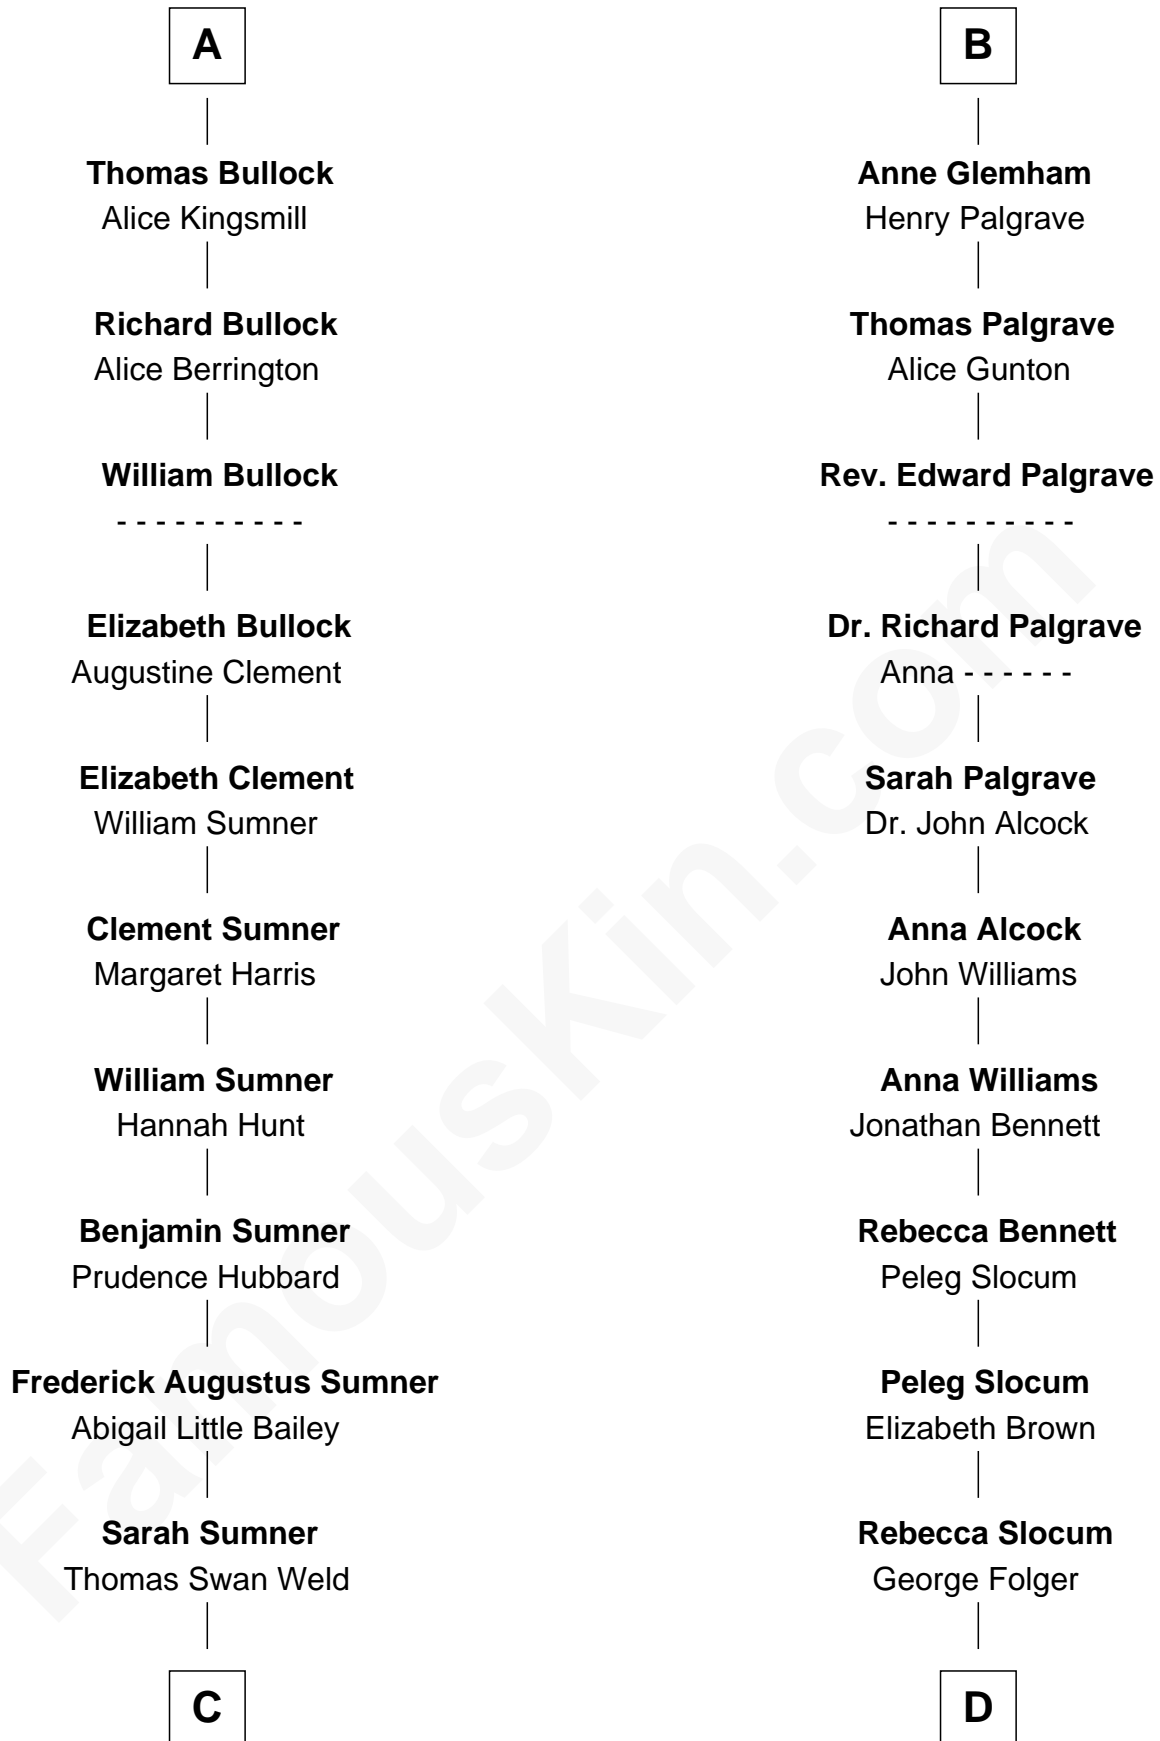

FamousKin.com

Relationship Chart of

Bill Weld

68th Governor of Massachusetts

18th cousin 2 times removed of

J. A. Folger

Founder of Folger Coffee Company

C

Dr. Francis Minot Weld
Fanny Elizabeth Bartholomew

Francis Minot Weld
Margaret Low White

David Weld
Mary Blake Nichols

Bill Weld
68th Governor of Massachusetts

D

Samuel Brown Folger
Nancy F. Hiller

J. A. Folger
Founder of Folger Coffee Co.