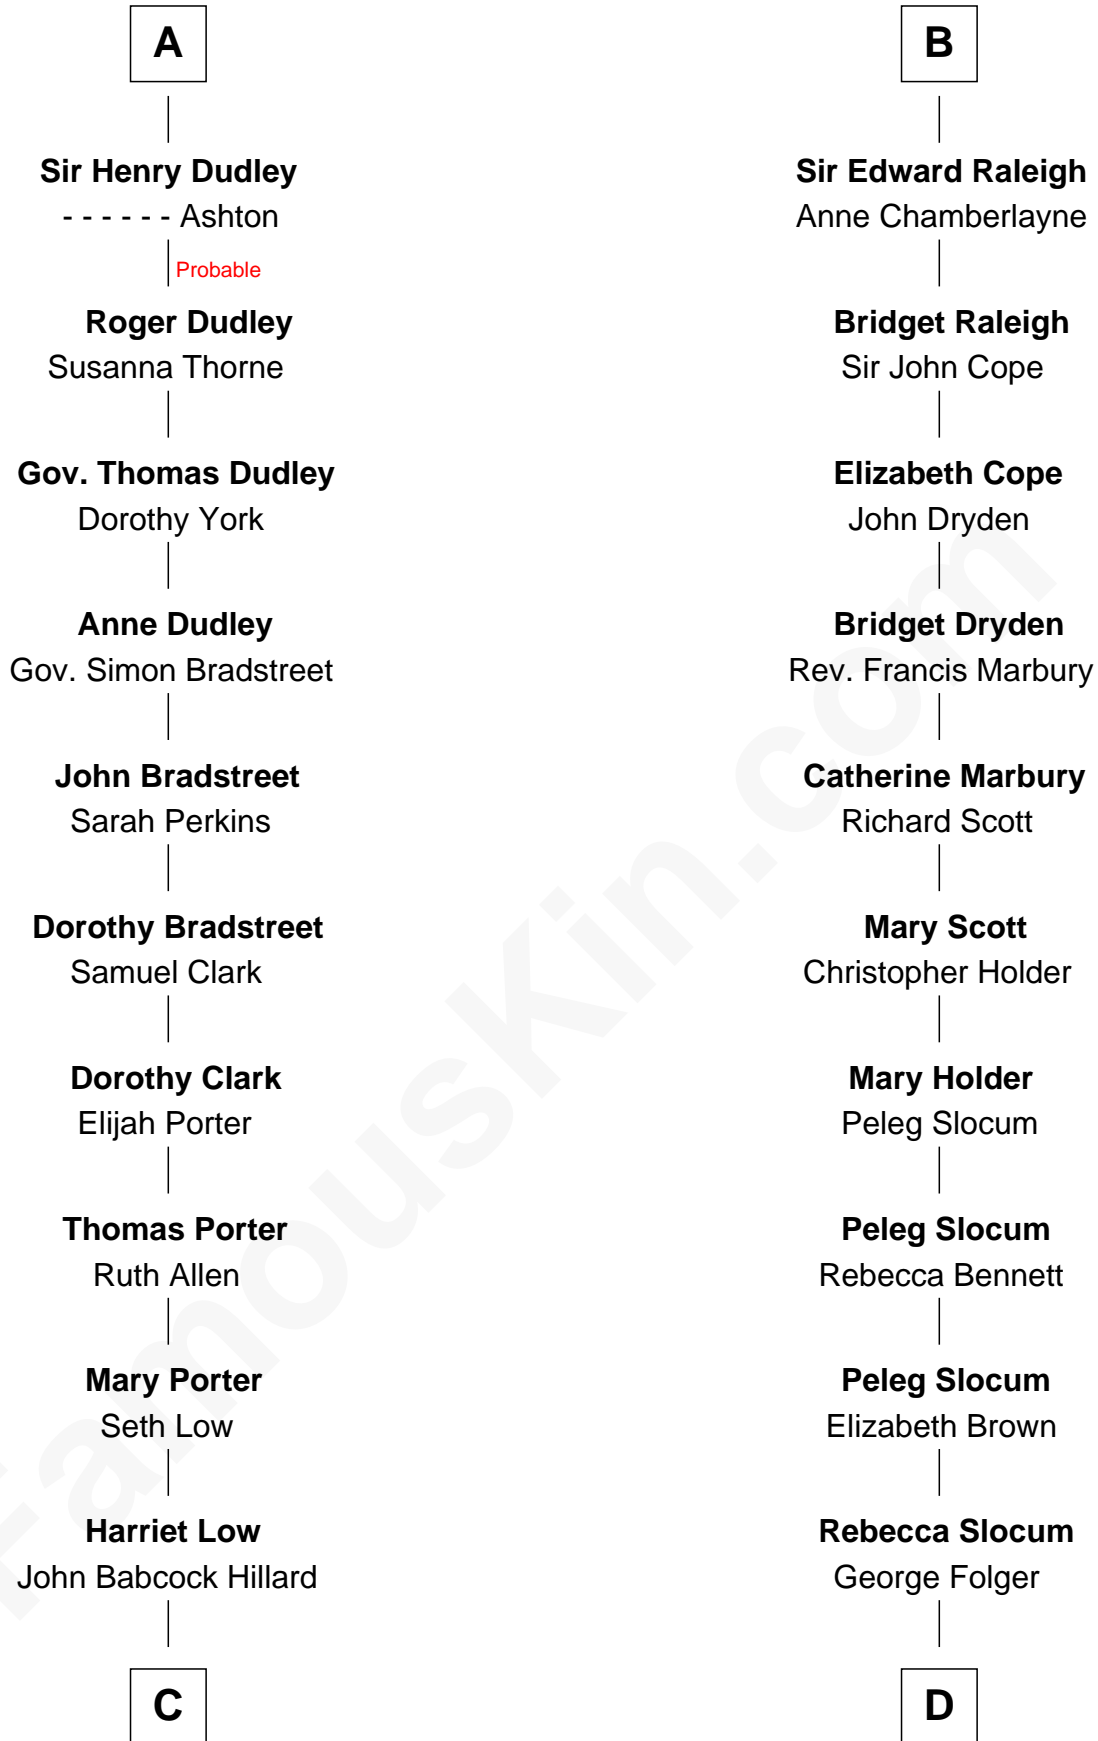

FamousKin.com

Relationship Chart of

Bill Weld

68th Governor of Massachusetts

18th cousin 2 times removed of

J. A. Folger

Founder of Folger Coffee Company

Sir Hugh I de Audley

Iseult de Mortimer

C

Harriet Hillard
William Augustus White

Margaret Low White
Francis Minot Weld

David Weld
Mary Blake Nichols

Bill Weld
68th Governor of Massachusetts

D

Samuel Brown Folger
Nancy F. Hiller