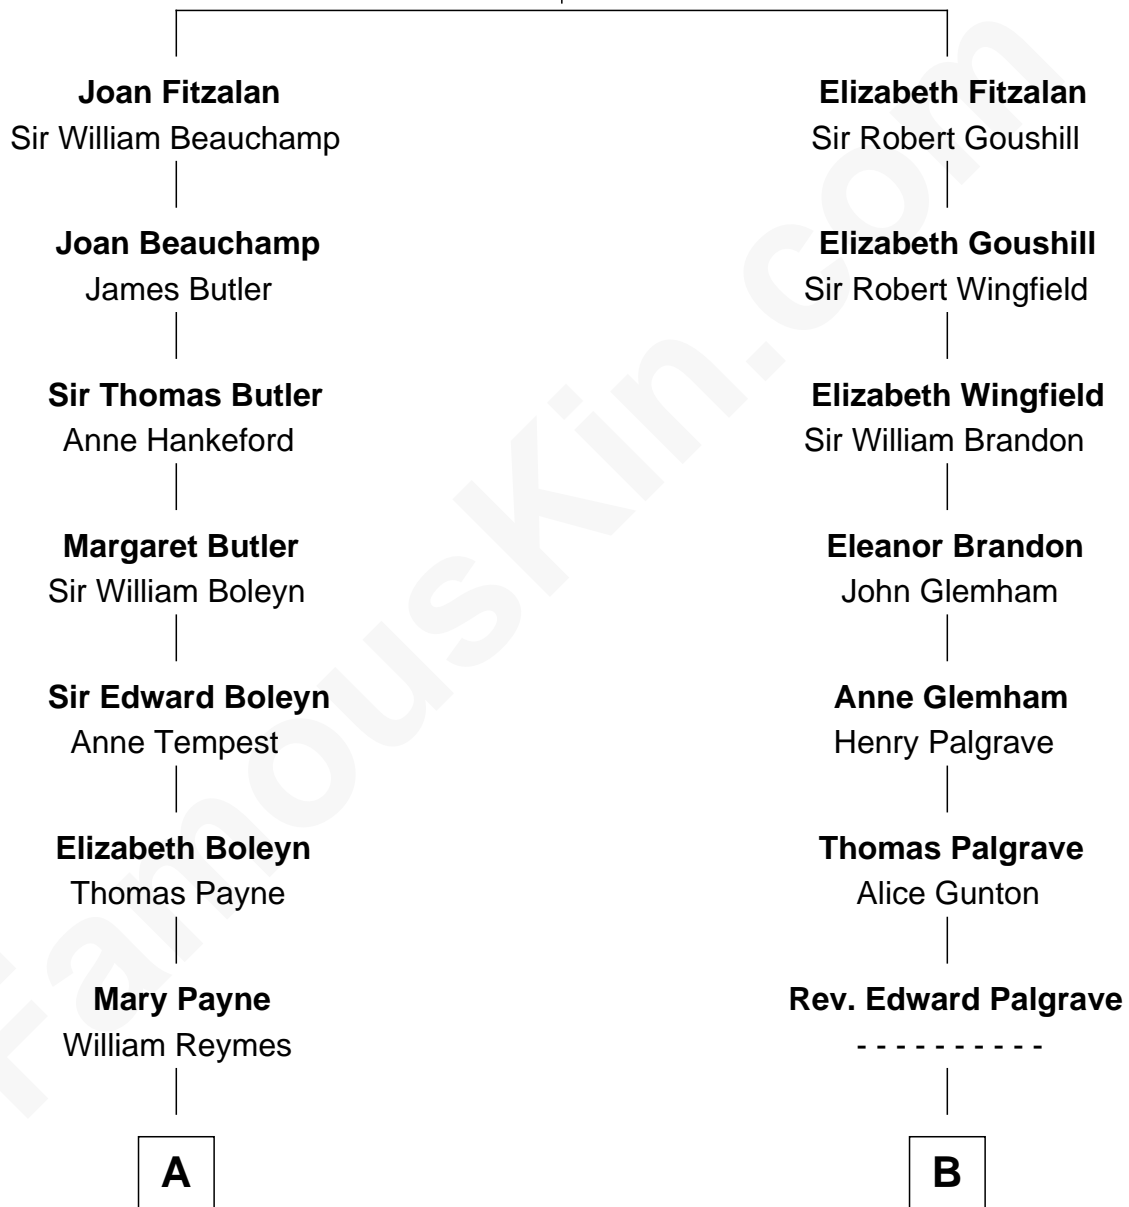

## Relationship Chart of

### Bill Weld

68th Governor of Massachusetts

15th cousin 4 times removed of

**J. A. Folger**

Founder of Folger Coffee Company

**Sir Richard Fitzalan**

Elizabeth de Bohun

**C**

—  
**Cornelia DuBois Floyd**

John Treadwell Nichols

—  
**Mary Blake Nichols**

David Weld

—  
**Bill Weld**

*68th Governor of Massachusetts*

FamousKin.com