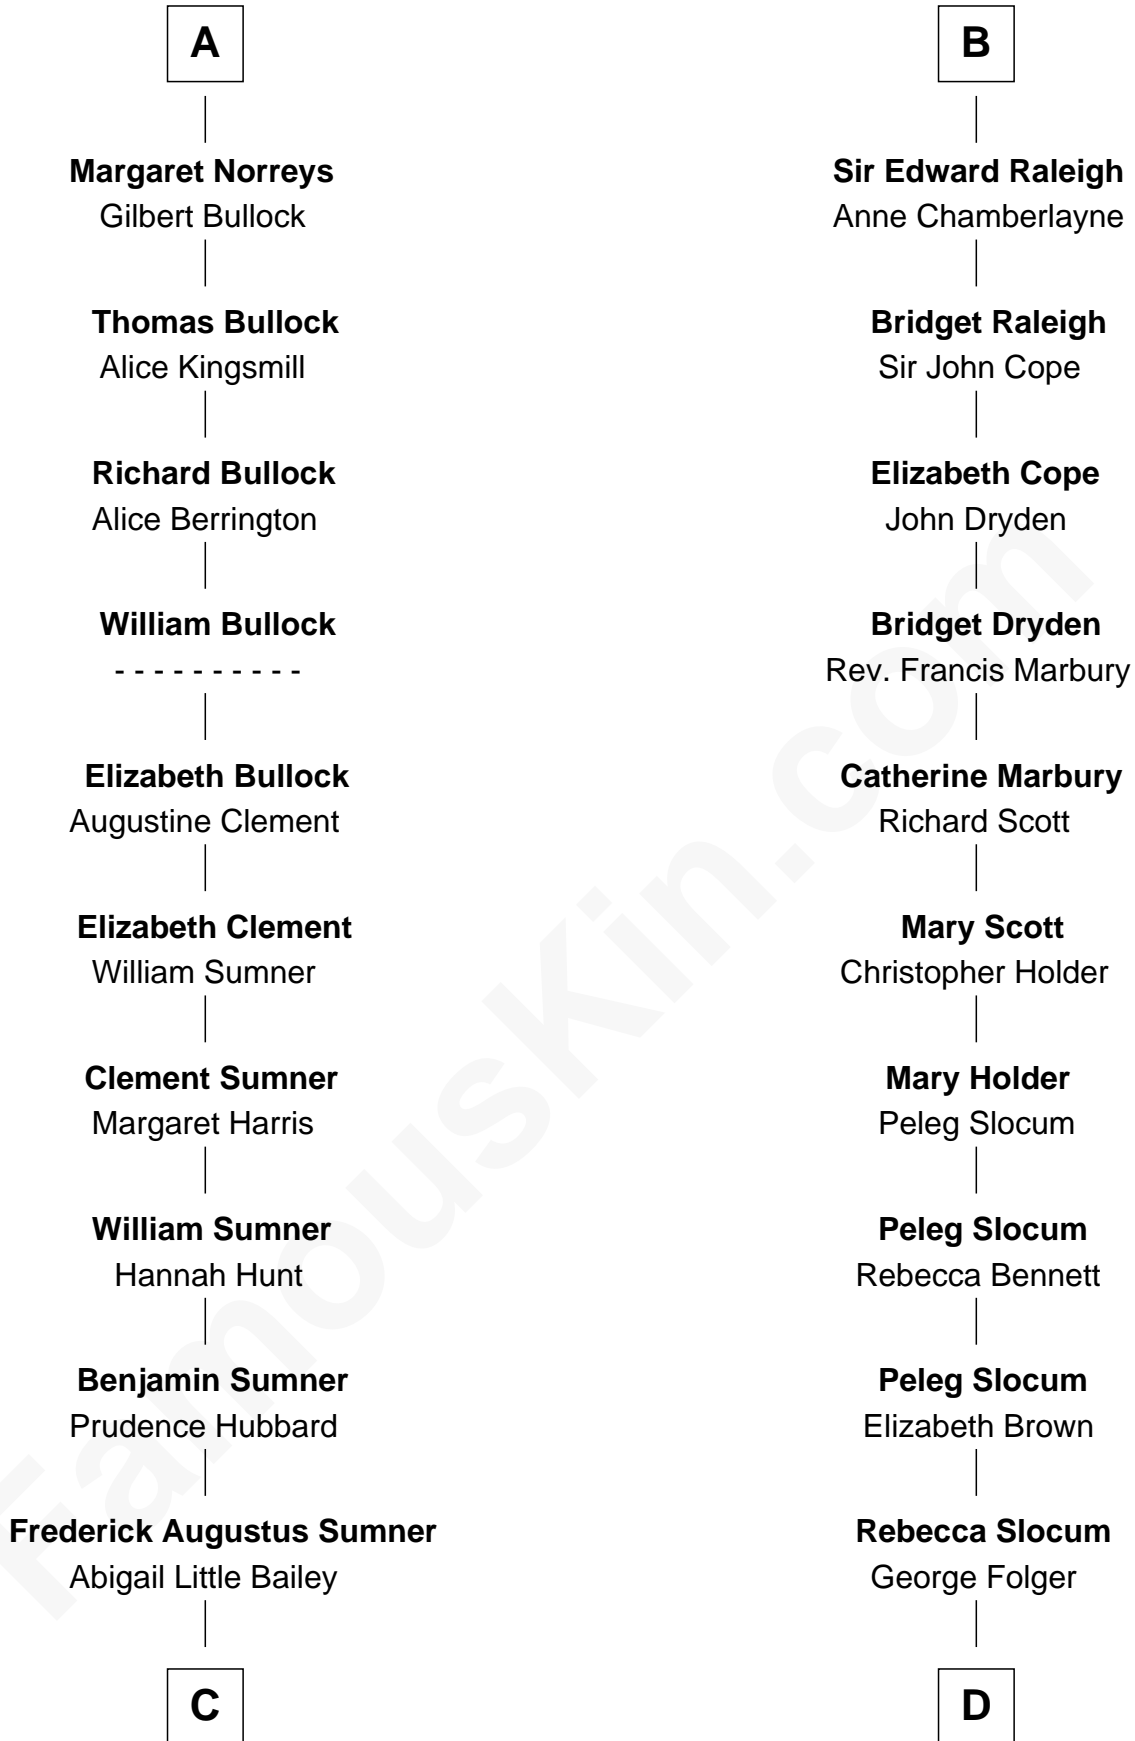

FamousKin.com

Relationship Chart of

Bill Weld

68th Governor of Massachusetts

18th cousin 3 times removed of

J. A. Folger

Founder of Folger Coffee Company

C

Sarah Sumner
Thomas Swan Weld

Dr. Francis Minot Weld
Fanny Elizabeth Bartholomew

Francis Minot Weld
Margaret Low White

David Weld
Mary Blake Nichols

Bill Weld
68th Governor of Massachusetts

D

Samuel Brown Folger
Nancy F. Hiller