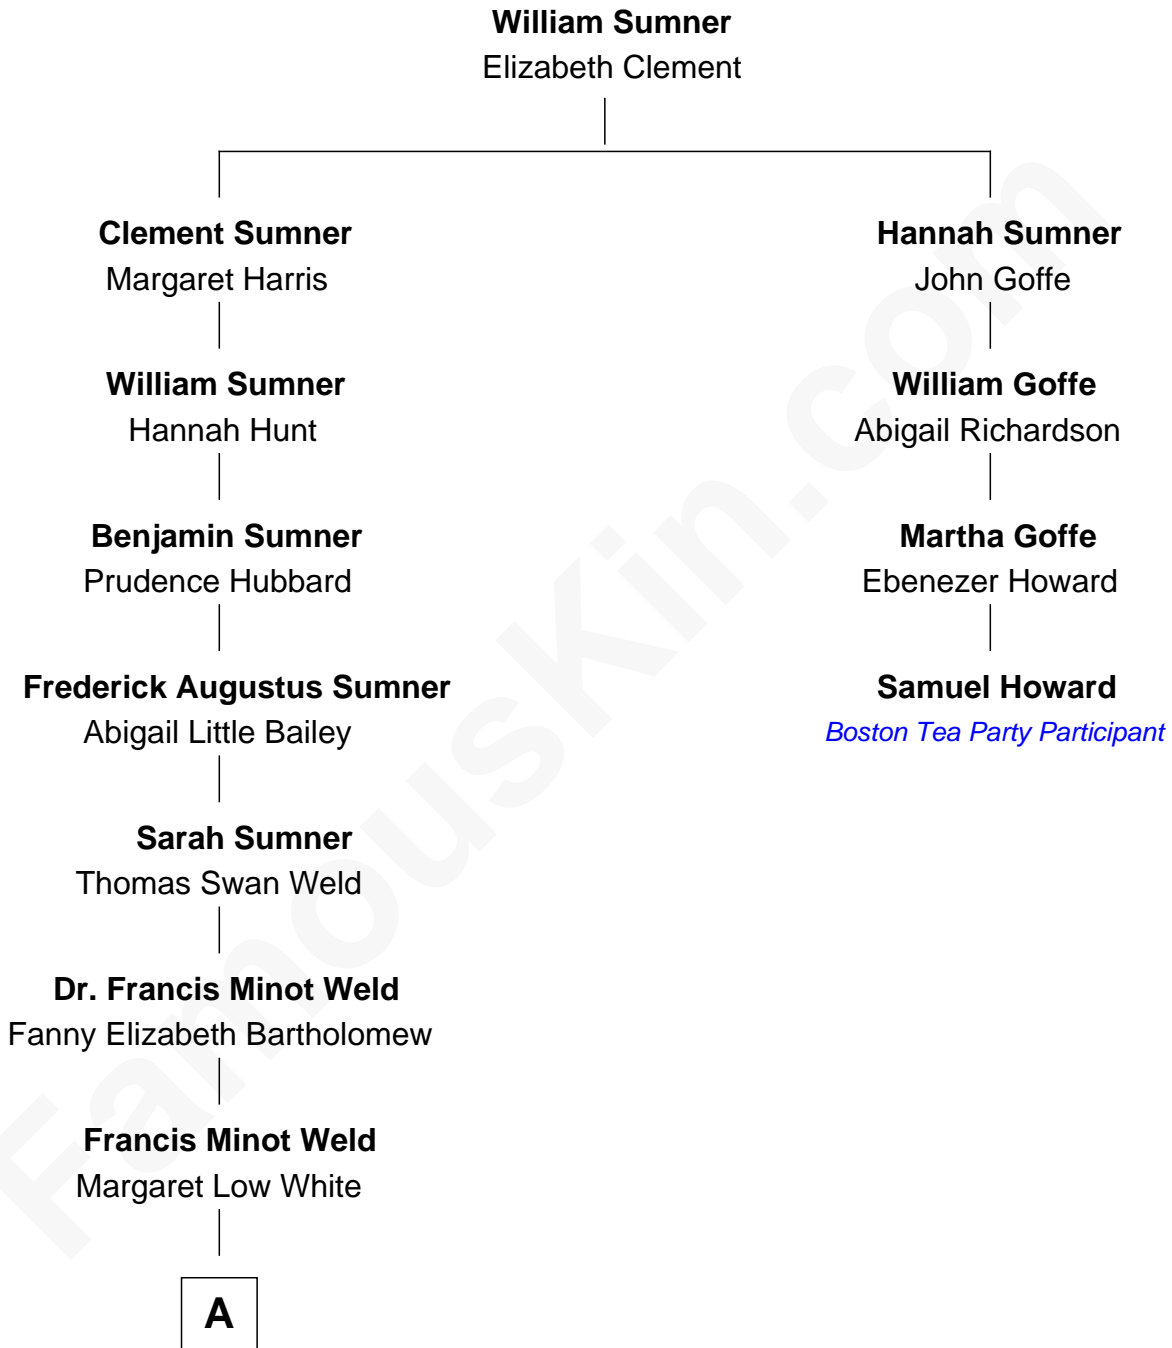

FamousKin.com

Relationship Chart of

Bill Weld

68th Governor of Massachusetts

3rd cousin 5 times removed of

Samuel Howard

Boston Tea Party Participant

A

David Weld

Mary Blake Nichols

Bill Weld

68th Governor of Massachusetts

FamousKin.com