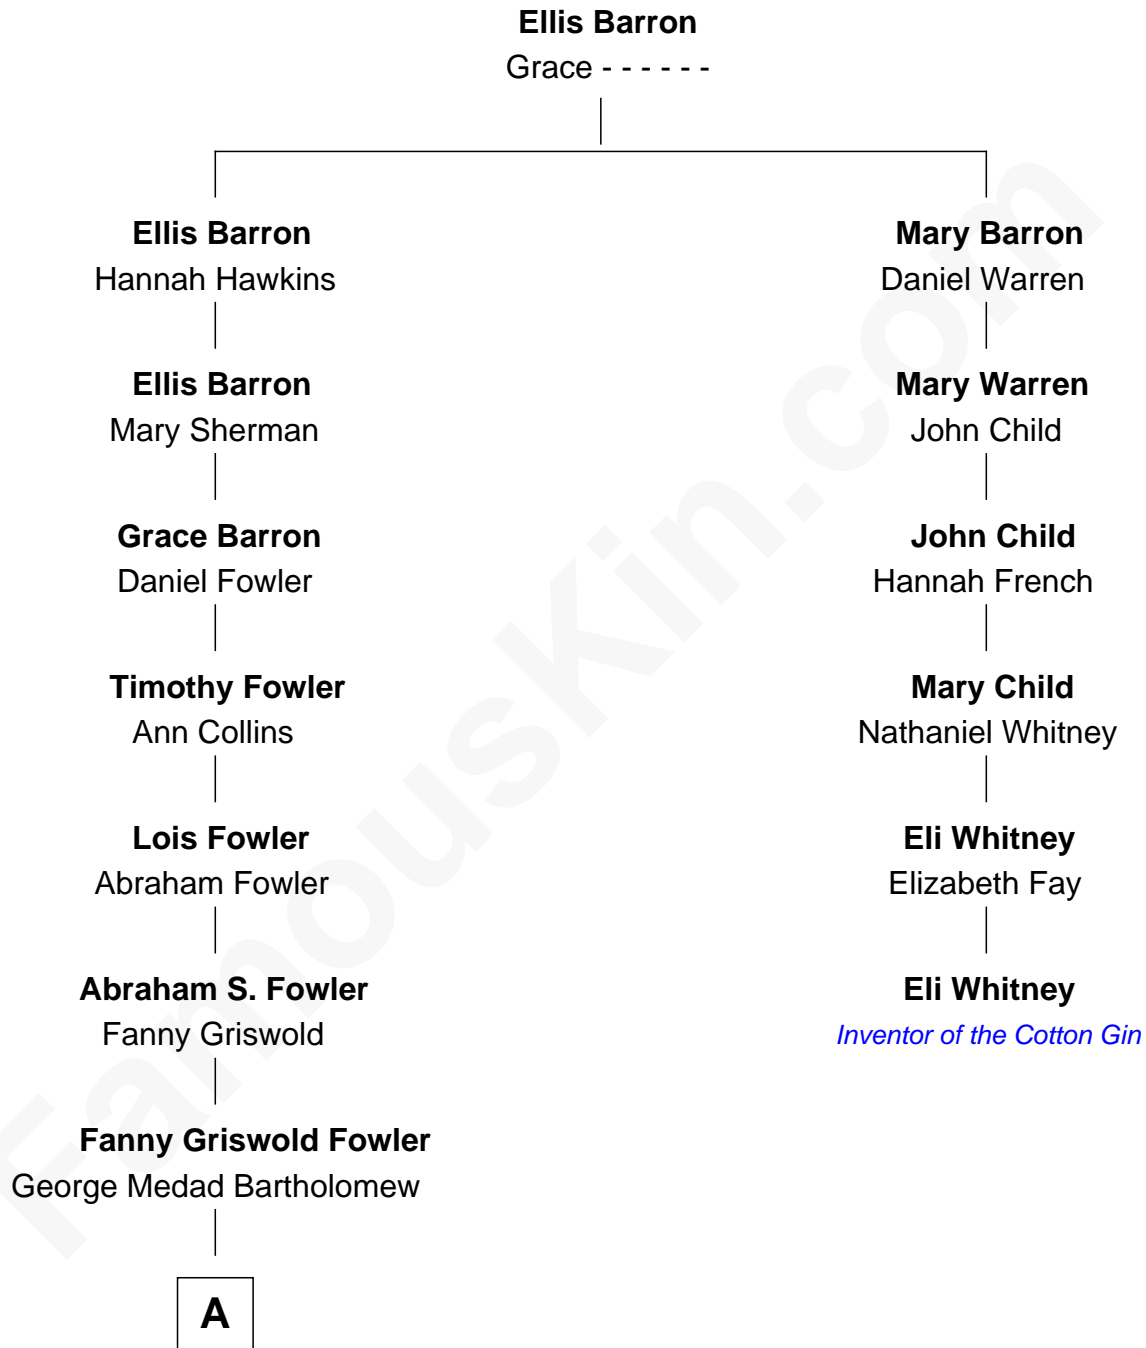

FamousKin.com Relationship Chart of

Bill Weld

68th Governor of Massachusetts

5th cousin 5 times removed of

Eli Whitney

Inventor of the Cotton Gin

A

—
Fanny Elizabeth Bartholomew

Dr. Francis Minot Weld

—
Francis Minot Weld

Margaret Low White

—
David Weld

Mary Blake Nichols

—
Bill Weld

68th Governor of Massachusetts

FamousKin.com