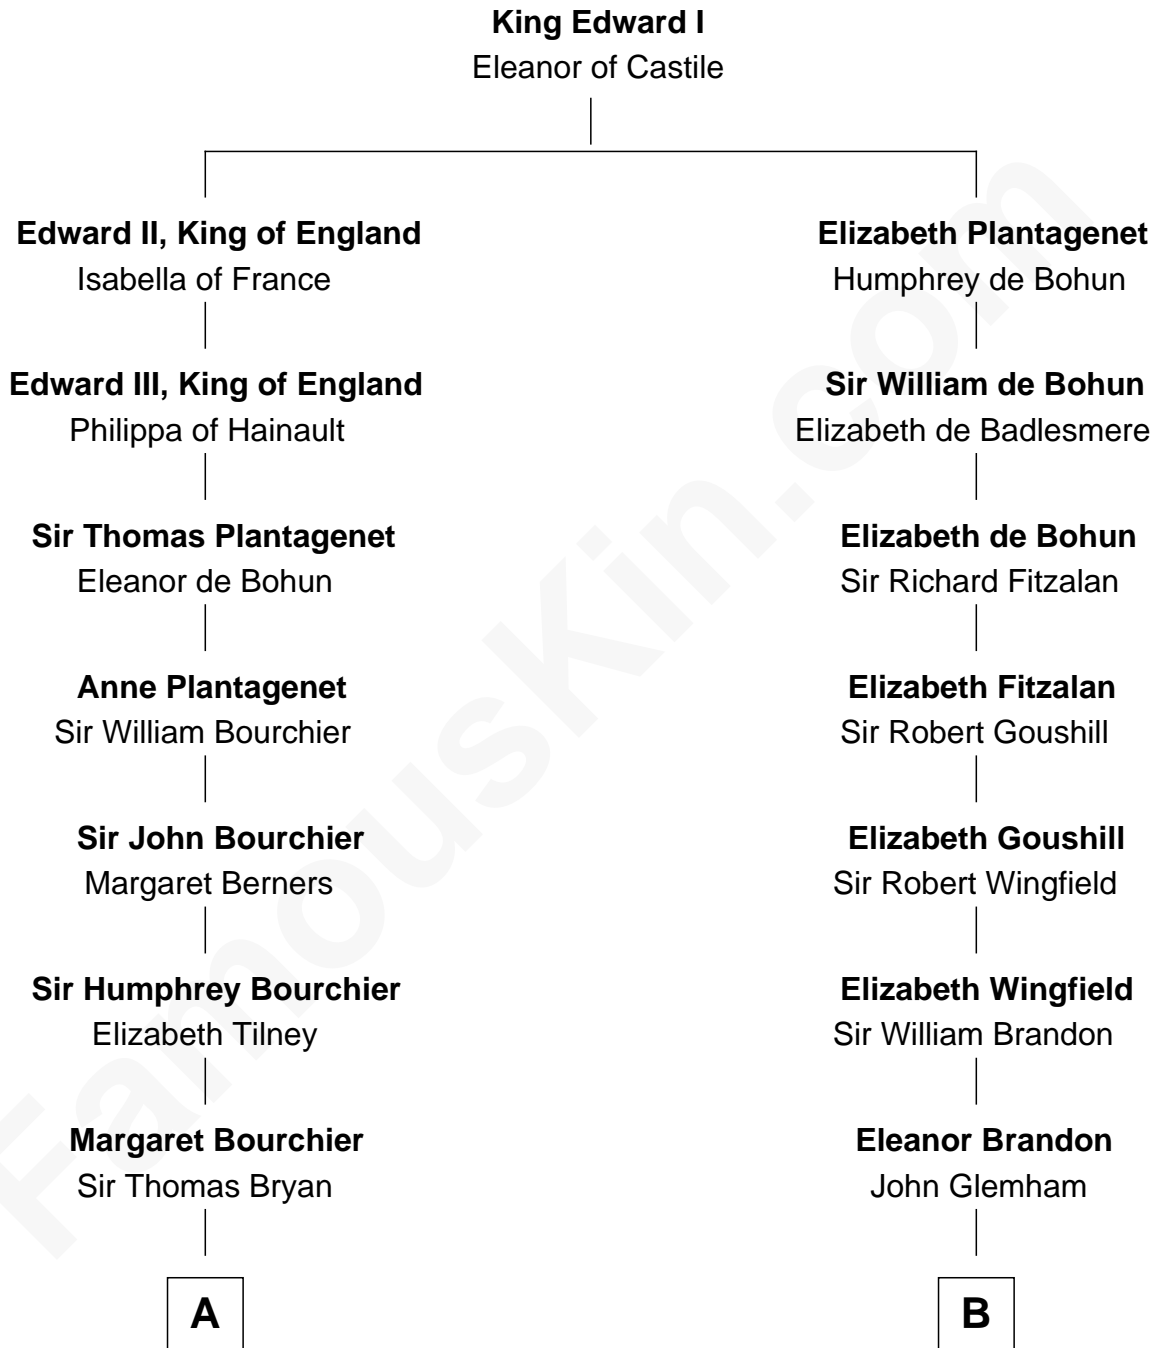

# FamousKin.com Relationship Chart of

**Bill Weld**

*68th Governor of Massachusetts*

**16th cousin 5 times removed of**

**Eli Whitney**

*Inventor of the Cotton Gin*

**C**

**Fanny Griswold Fowler**  
George Medad Bartholomew

**Fanny Elizabeth Bartholomew**  
Dr. Francis Minot Weld

**Francis Minot Weld**  
Margaret Low White

**David Weld**  
Mary Blake Nichols

**Bill Weld**  
*68th Governor of Massachusetts*

FamousKin.com