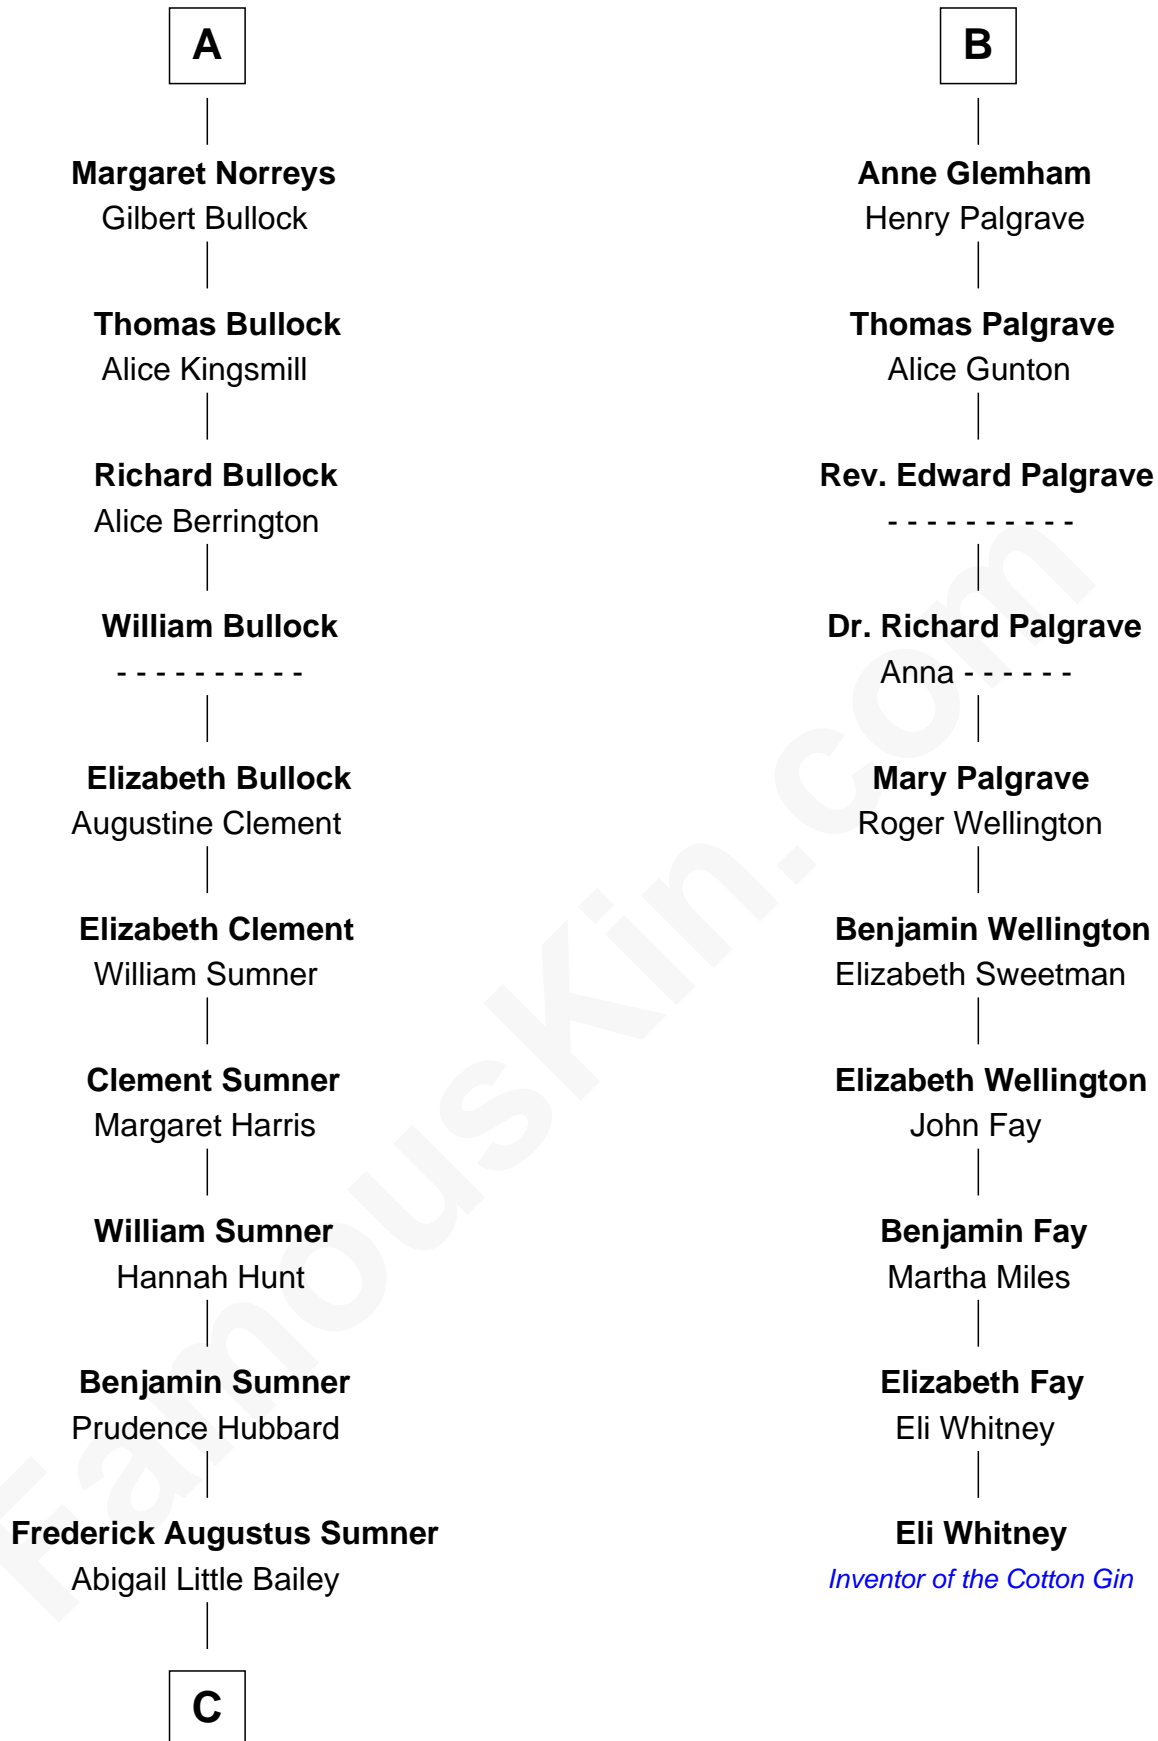

FamousKin.com Relationship Chart of

Bill Weld

68th Governor of Massachusetts

16th cousin 5 times removed of

Eli Whitney

Inventor of the Cotton Gin

C

Sarah Sumner
Thomas Swan Weld

Dr. Francis Minot Weld
Fanny Elizabeth Bartholomew

Francis Minot Weld
Margaret Low White

David Weld
Mary Blake Nichols

Bill Weld
68th Governor of Massachusetts

FamousKin.com