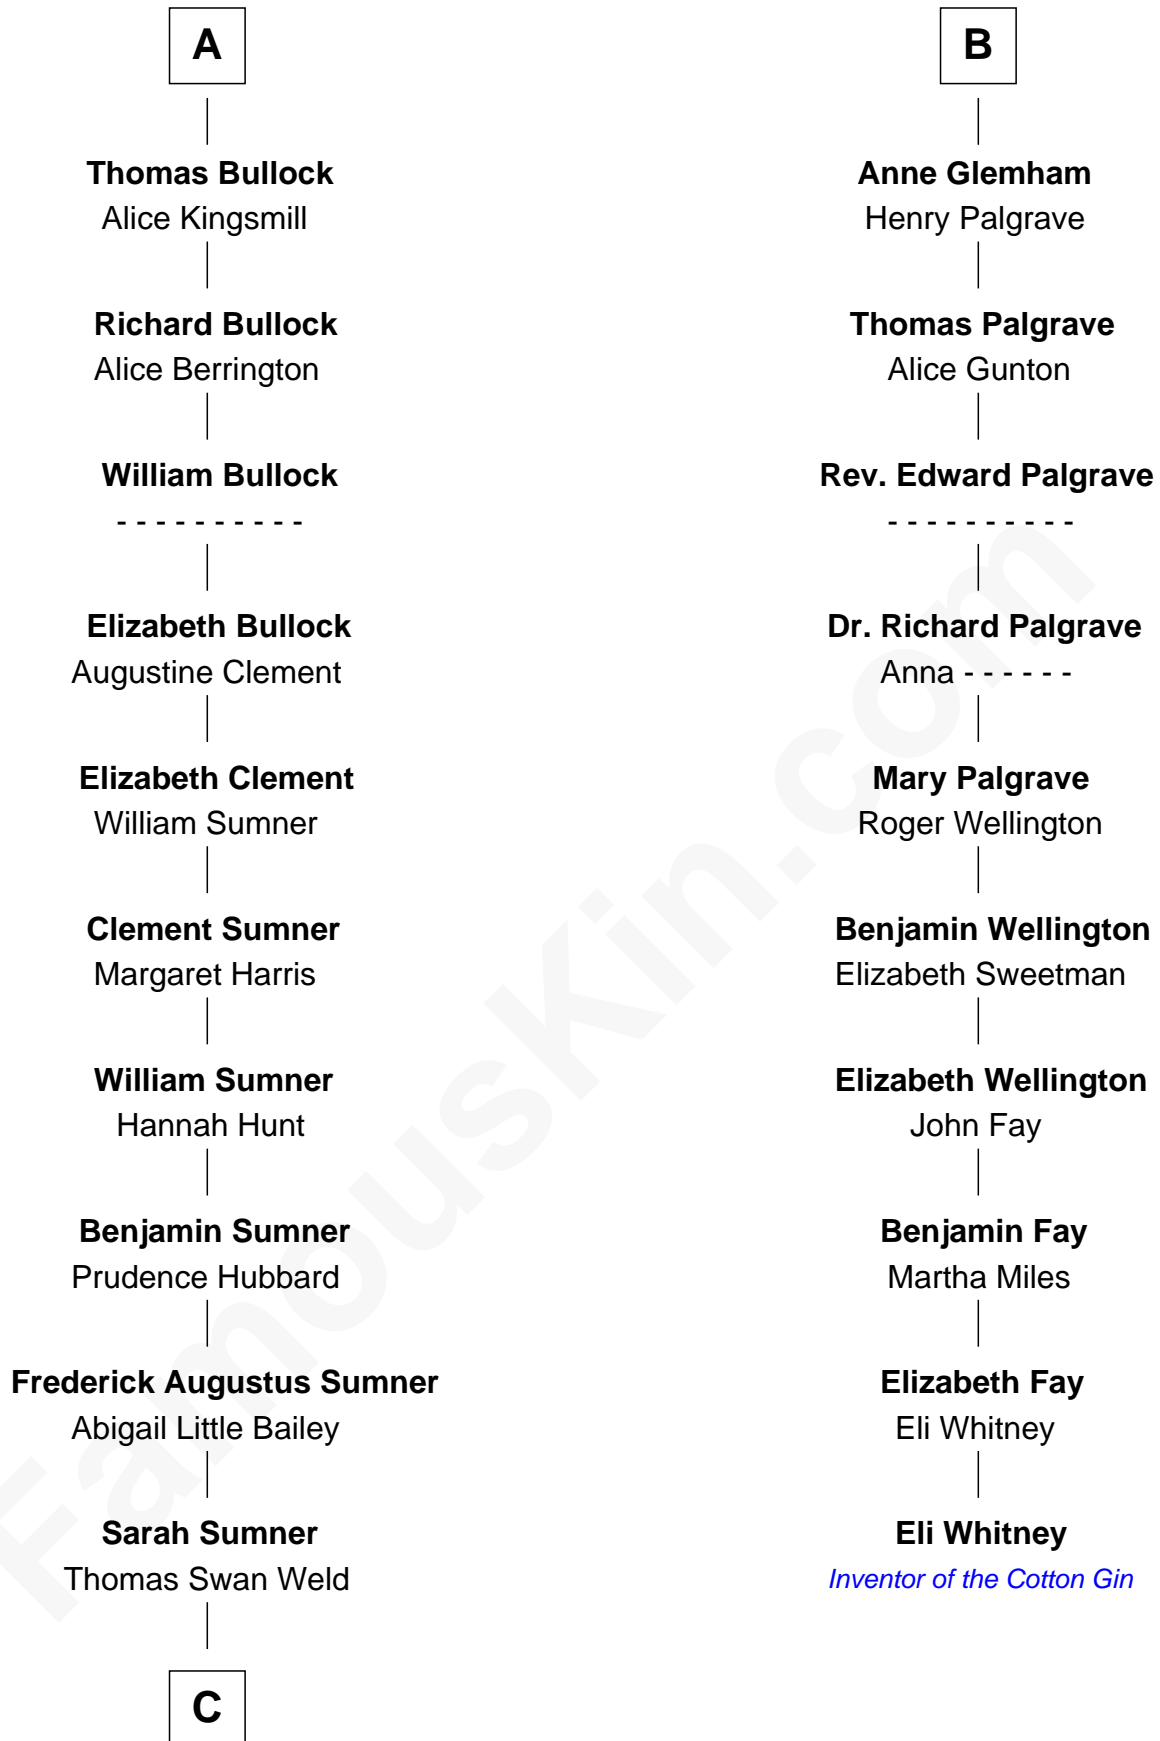

FamousKin.com Relationship Chart of

Bill Weld

68th Governor of Massachusetts

16th cousin 4 times removed of

Eli Whitney

Inventor of the Cotton Gin

Gunselm de Badlesmere

C

—
Dr. Francis Minot Weld
Fanny Elizabeth Bartholomew

—
Francis Minot Weld
Margaret Low White

—
David Weld
Mary Blake Nichols

—
Bill Weld
68th Governor of Massachusetts

FamousKin.com