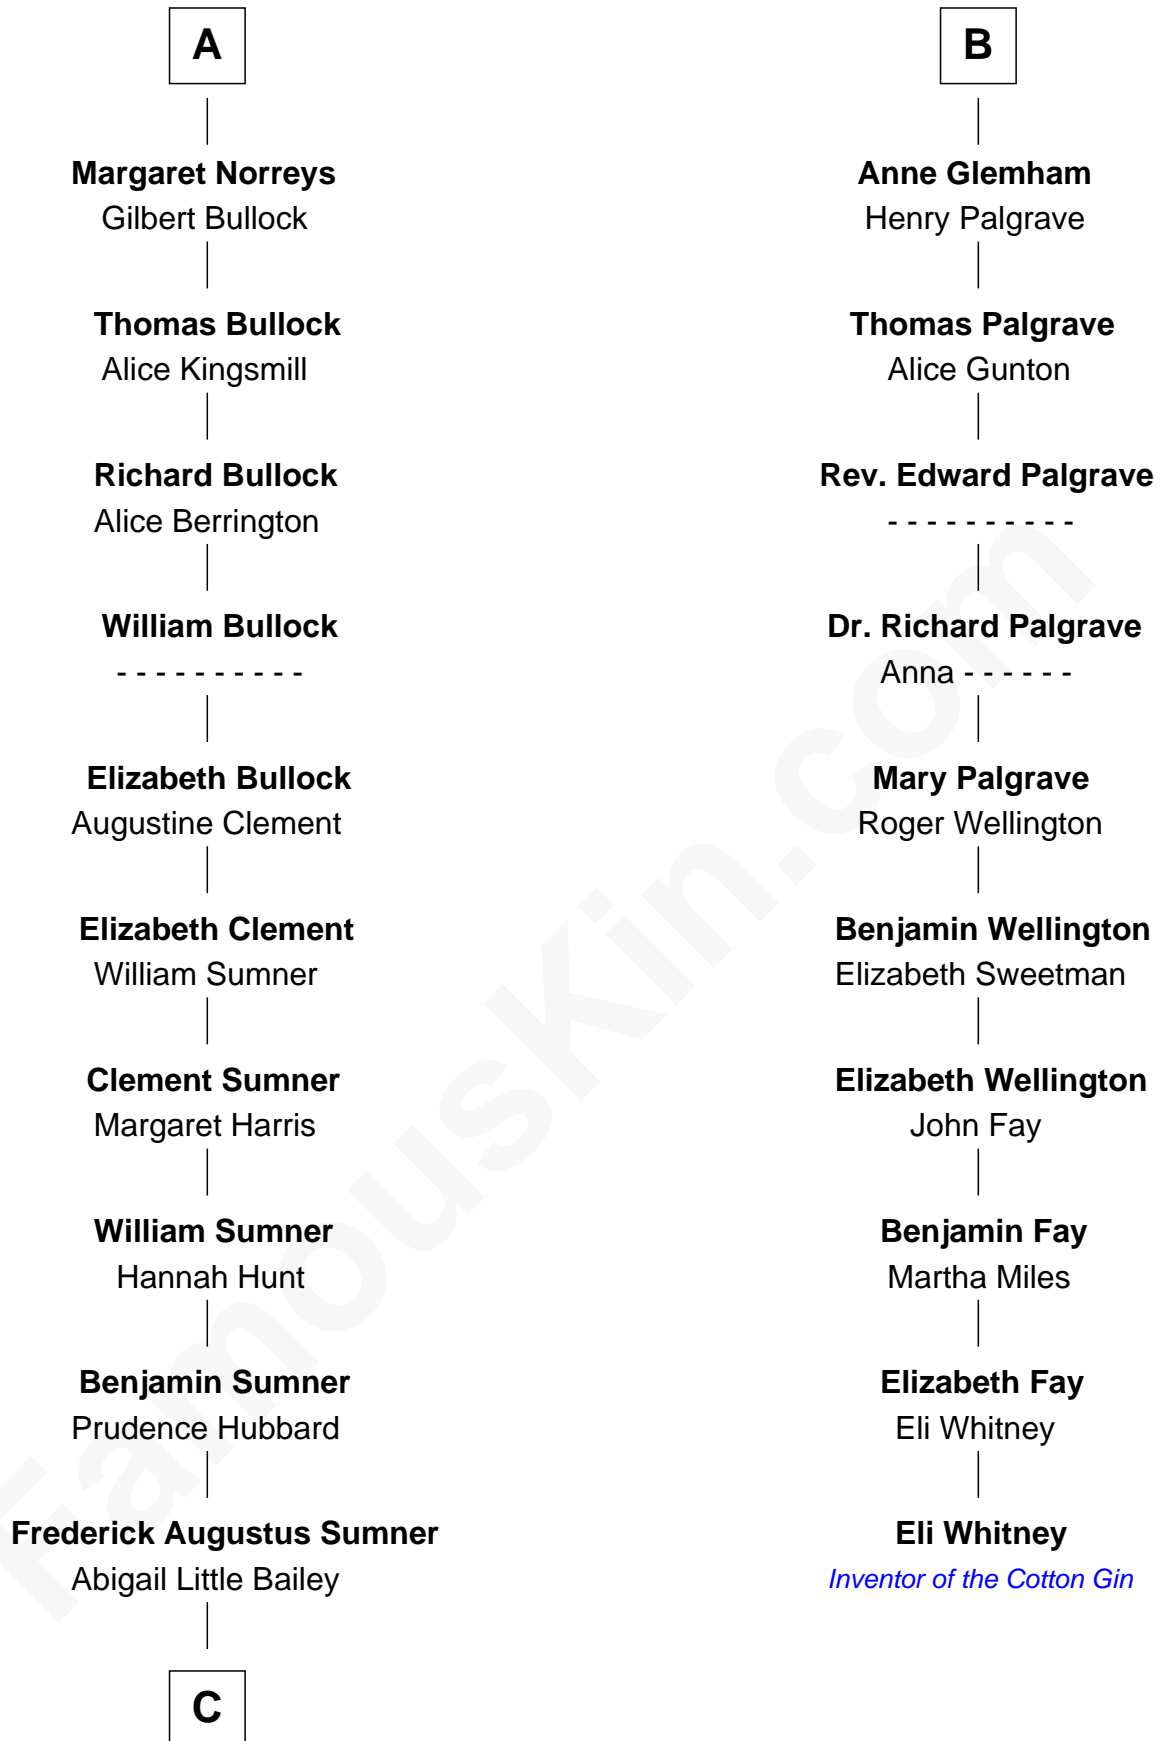

FamousKin.com Relationship Chart of

Bill Weld

68th Governor of Massachusetts

16th cousin 5 times removed of

Eli Whitney

Inventor of the Cotton Gin

Richard Fitzalan

Alice de Saluzzo

C

—
Sarah Sumner
Thomas Swan Weld

—
Dr. Francis Minot Weld
Fanny Elizabeth Bartholomew

—
Francis Minot Weld
Margaret Low White

—
David Weld
Mary Blake Nichols

—
Bill Weld
68th Governor of Massachusetts

FamousKin.com