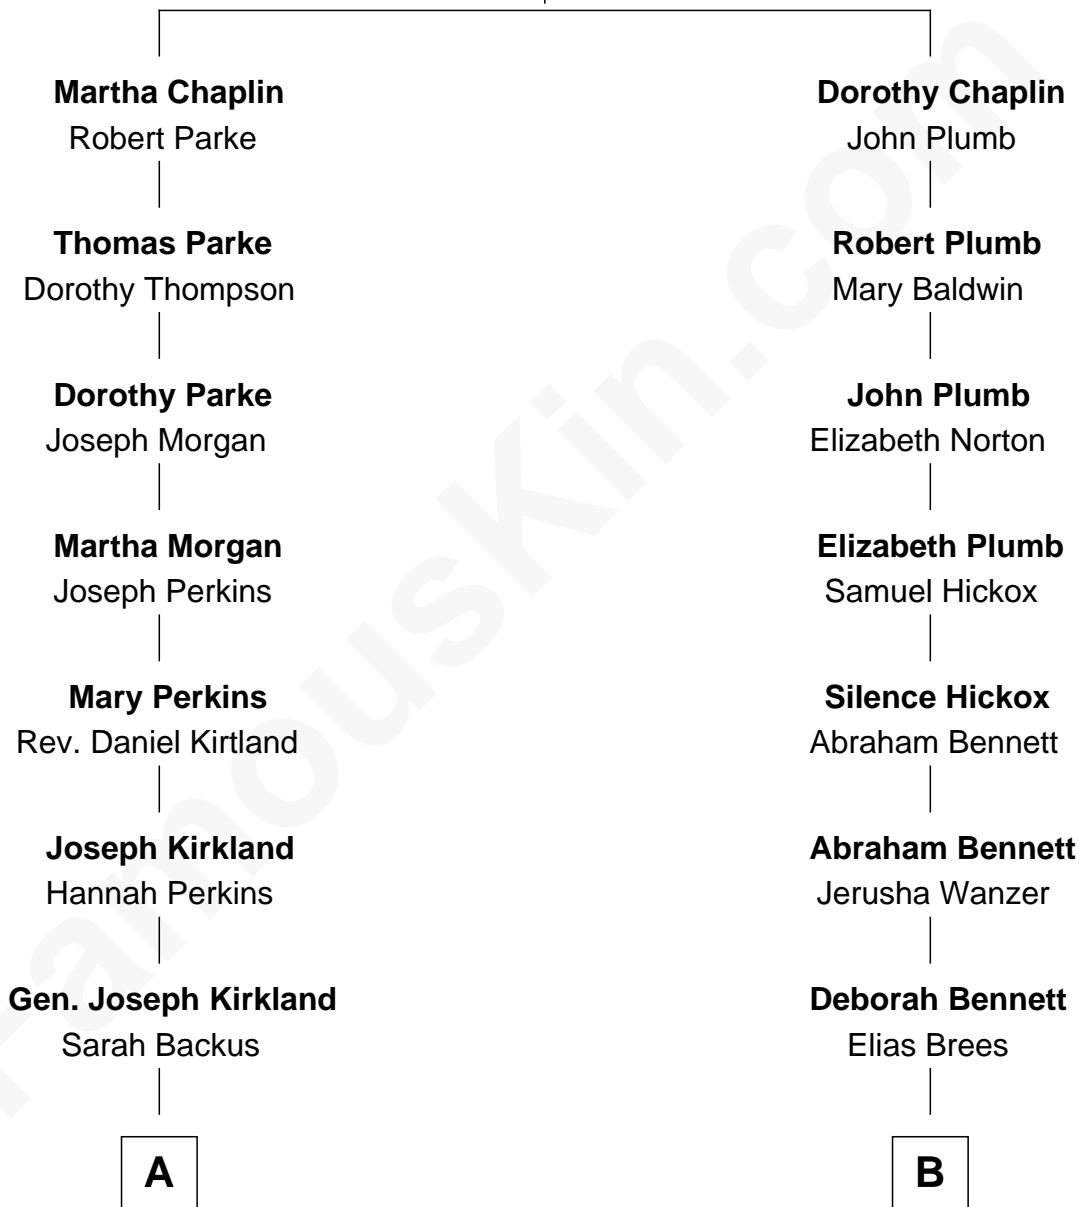

# FamousKin.com Relationship Chart of

**Bill Weld**

*68th Governor of Massachusetts*

11th cousin 1 time removed of

**Drew Brees**

*NFL Quarterback*

**William Chaplin**  
Agnes Holborough

**A**

**Sarah Backus Kirkland**  
John Gelston Floyd

**John Gelston Floyd**  
Julia Floyd DuBois

**Cornelia DuBois Floyd**  
John Treadwell Nichols

**Mary Blake Nichols**  
David Weld

**Bill Weld**  
*68th Governor of Massachusetts*