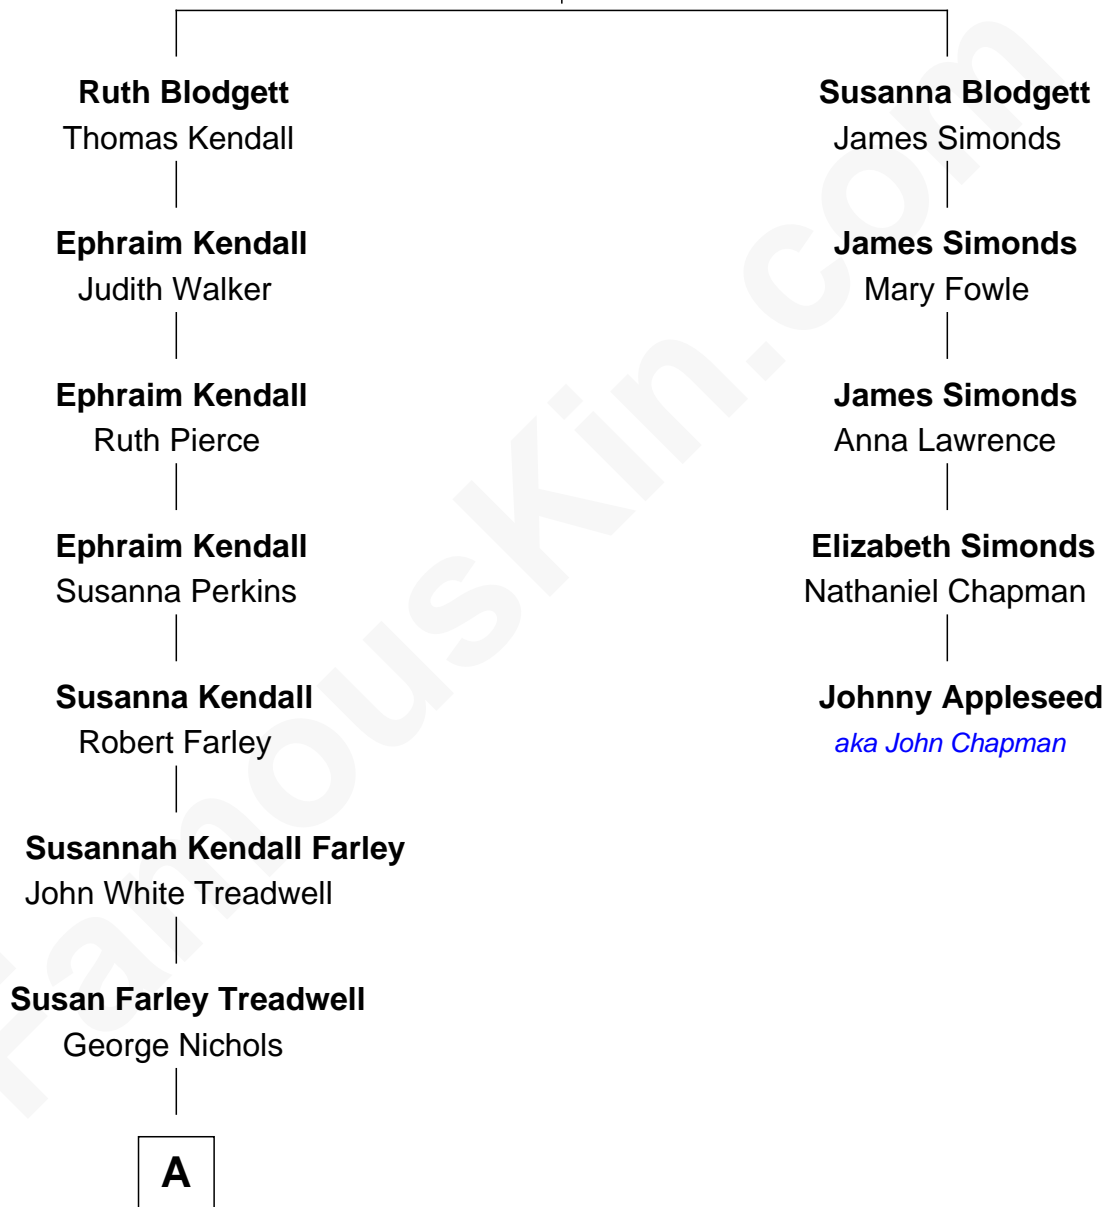

FamousKin.com

Relationship Chart of

Bill Weld

68th Governor of Massachusetts

4th cousin 6 times removed of

Johnny Appleseed
aka John Chapman

Samuel Blodgett
Ruth Eggleston

A

John White Treadwell Nichols

Mary Blake Slocum

John Treadwell Nichols

Cornelia DuBois Floyd

Mary Blake Nichols

David Weld

Bill Weld

68th Governor of Massachusetts