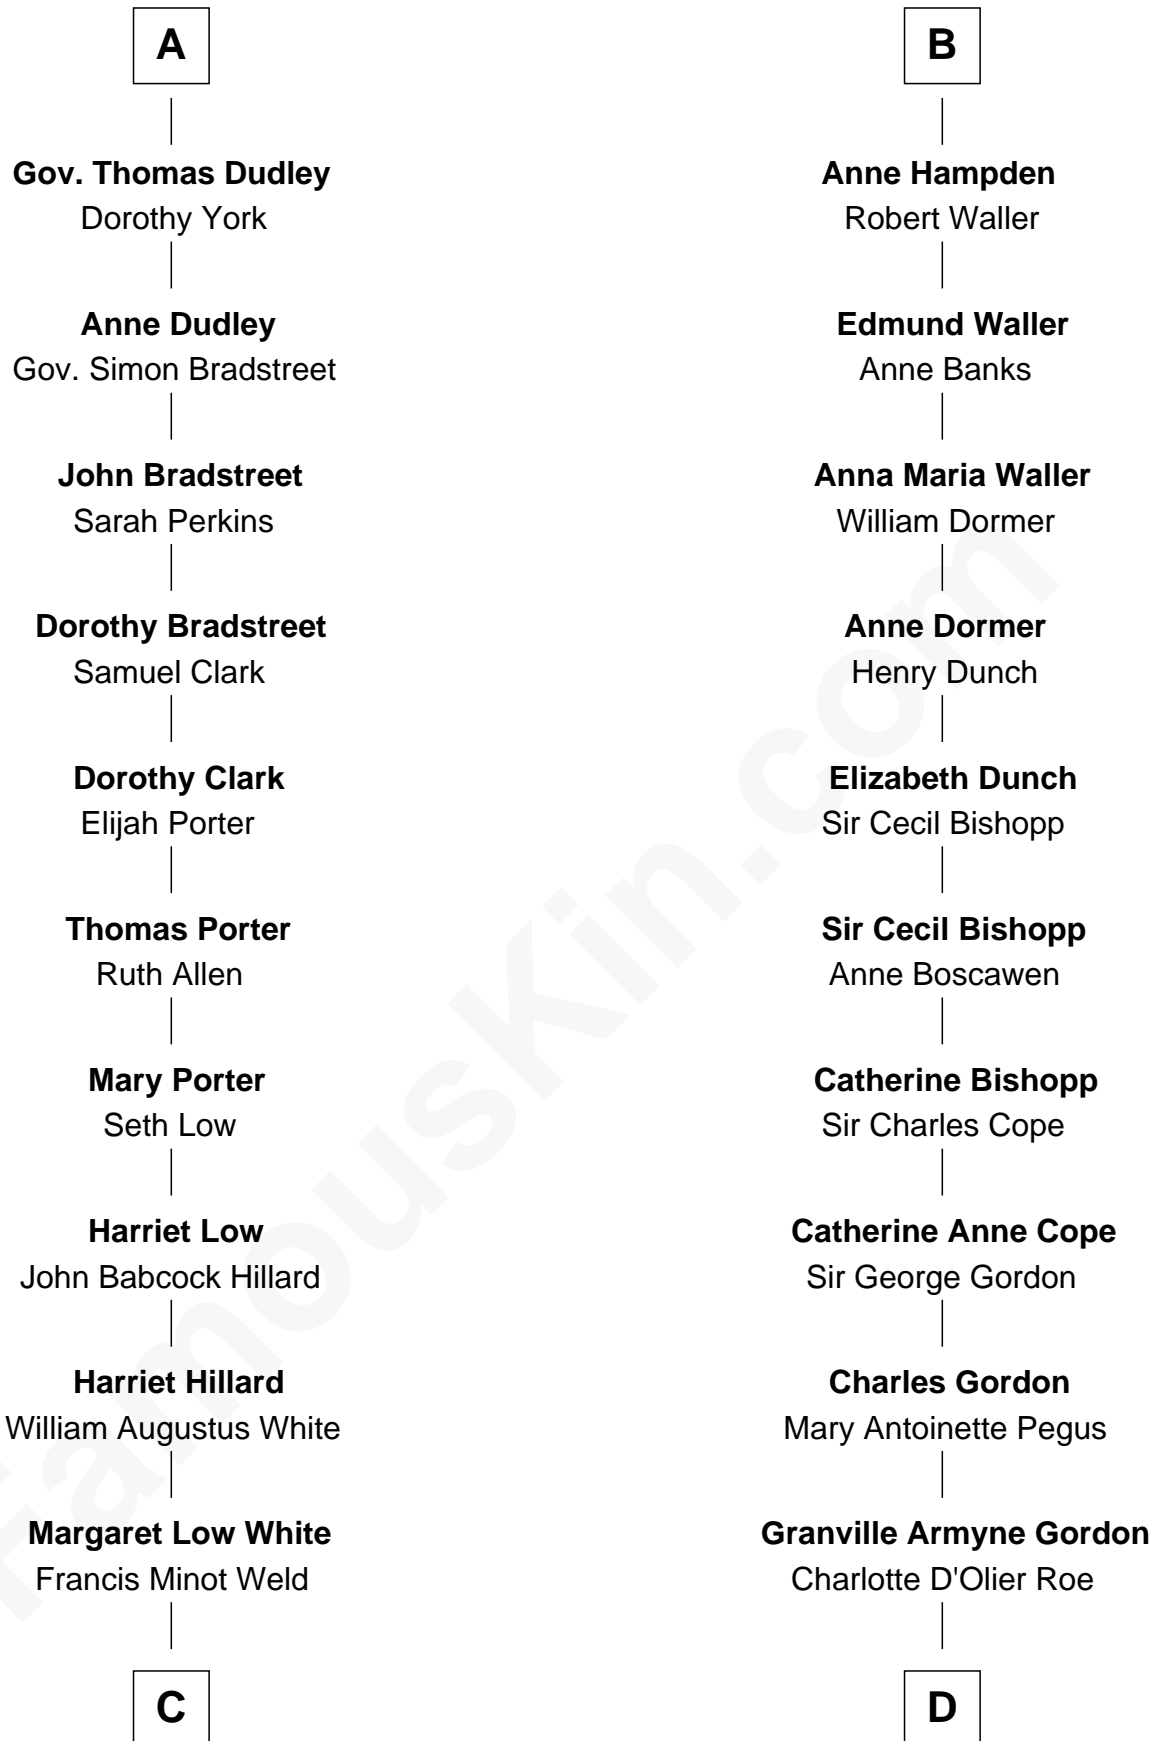

FamousKin.com

Relationship Chart of

Bill Weld

68th Governor of Massachusetts

18th cousin 3 times removed of

Cara Delevingne

Fashion Model and Movie Actress

Sir Walter Blount

Sir John Danvers

Anne Danvers

Thomas Lovett

Elizabeth Lovett

Anthony Cave

Anne Cave

Griffith Hampden

B