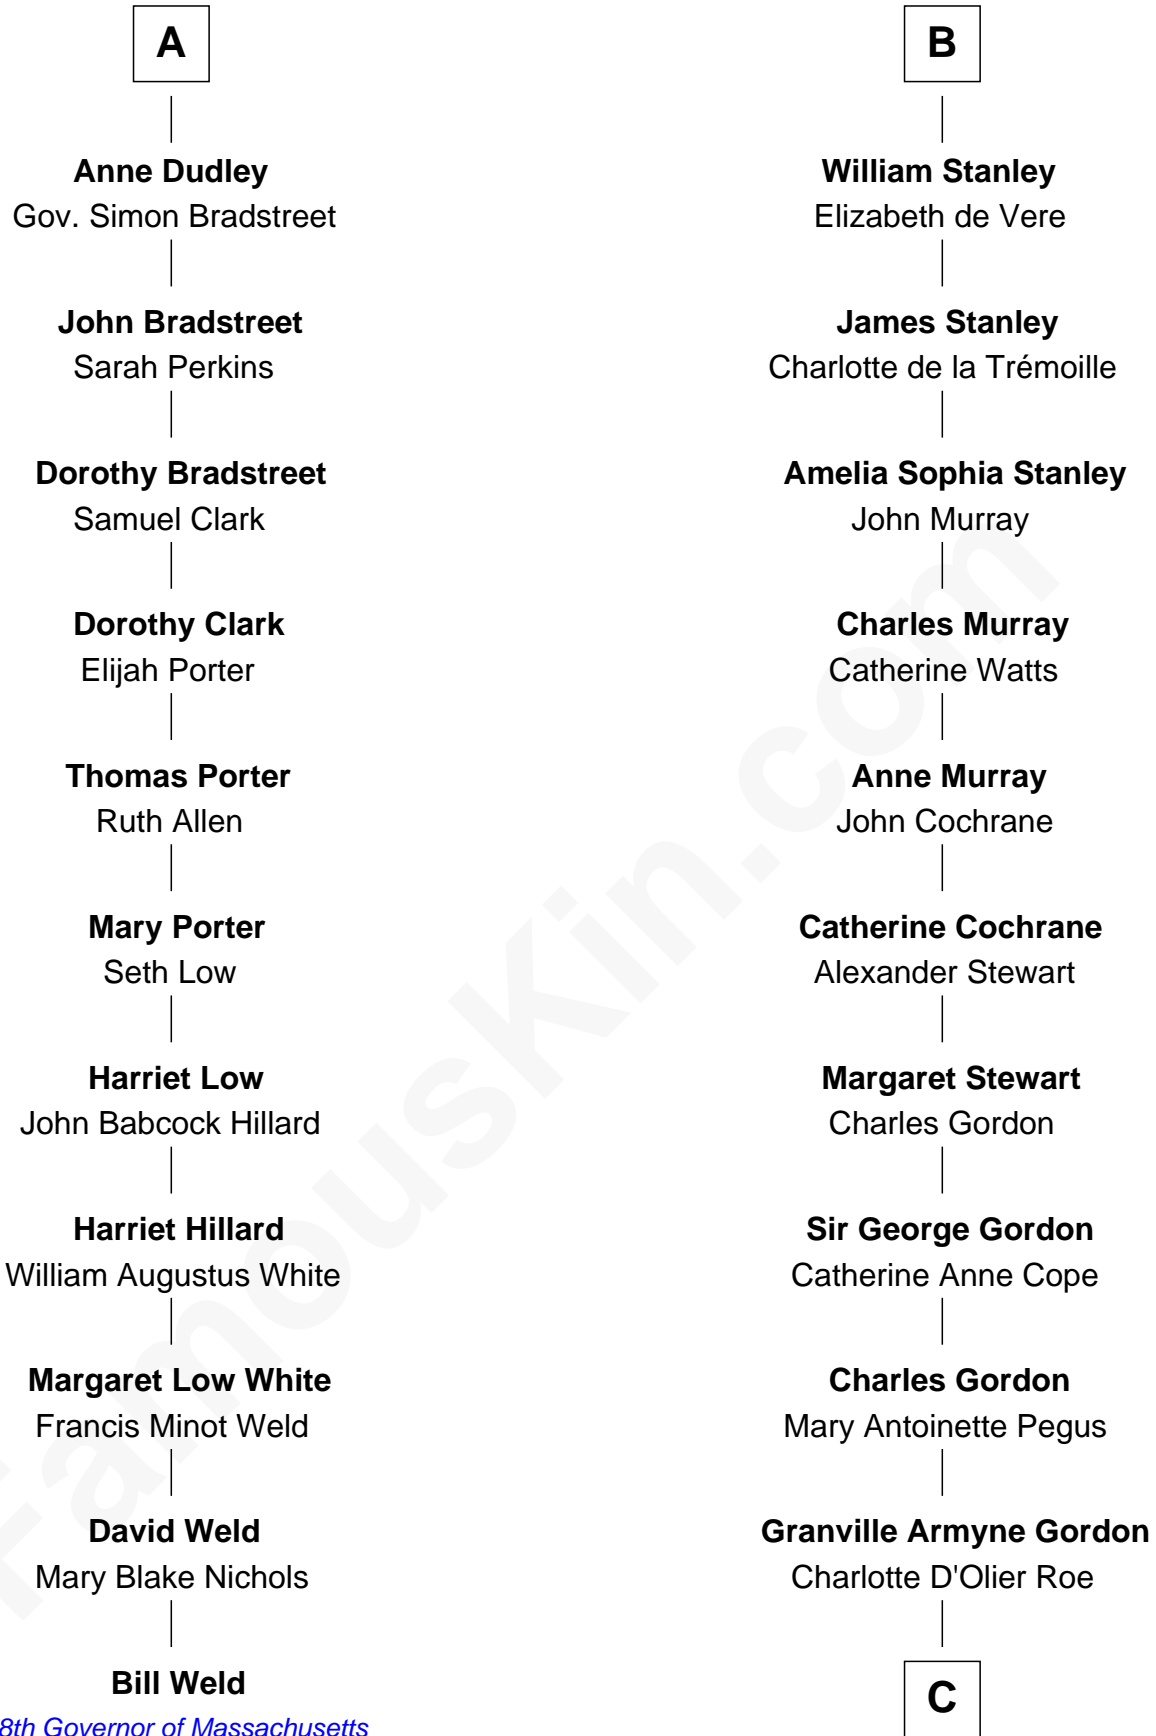

FamousKin.com

Relationship Chart of

Bill Weld

68th Governor of Massachusetts

17th cousin 4 times removed of

Cara Delevingne

Fashion Model and Movie Actress

C

Armyne Evelyne Gordon
Sir Lionel Lawson Faudel-Phillips

Anne Margaret Faudel-Phillips
John Vincent Sheffield

Jane Armyne Sheffield
Sir Jocelyn Edward Greville Stevens

Pandora Anne Stevens
Charles Hamar Delevingne

Cara Delevingne
Model and Actress