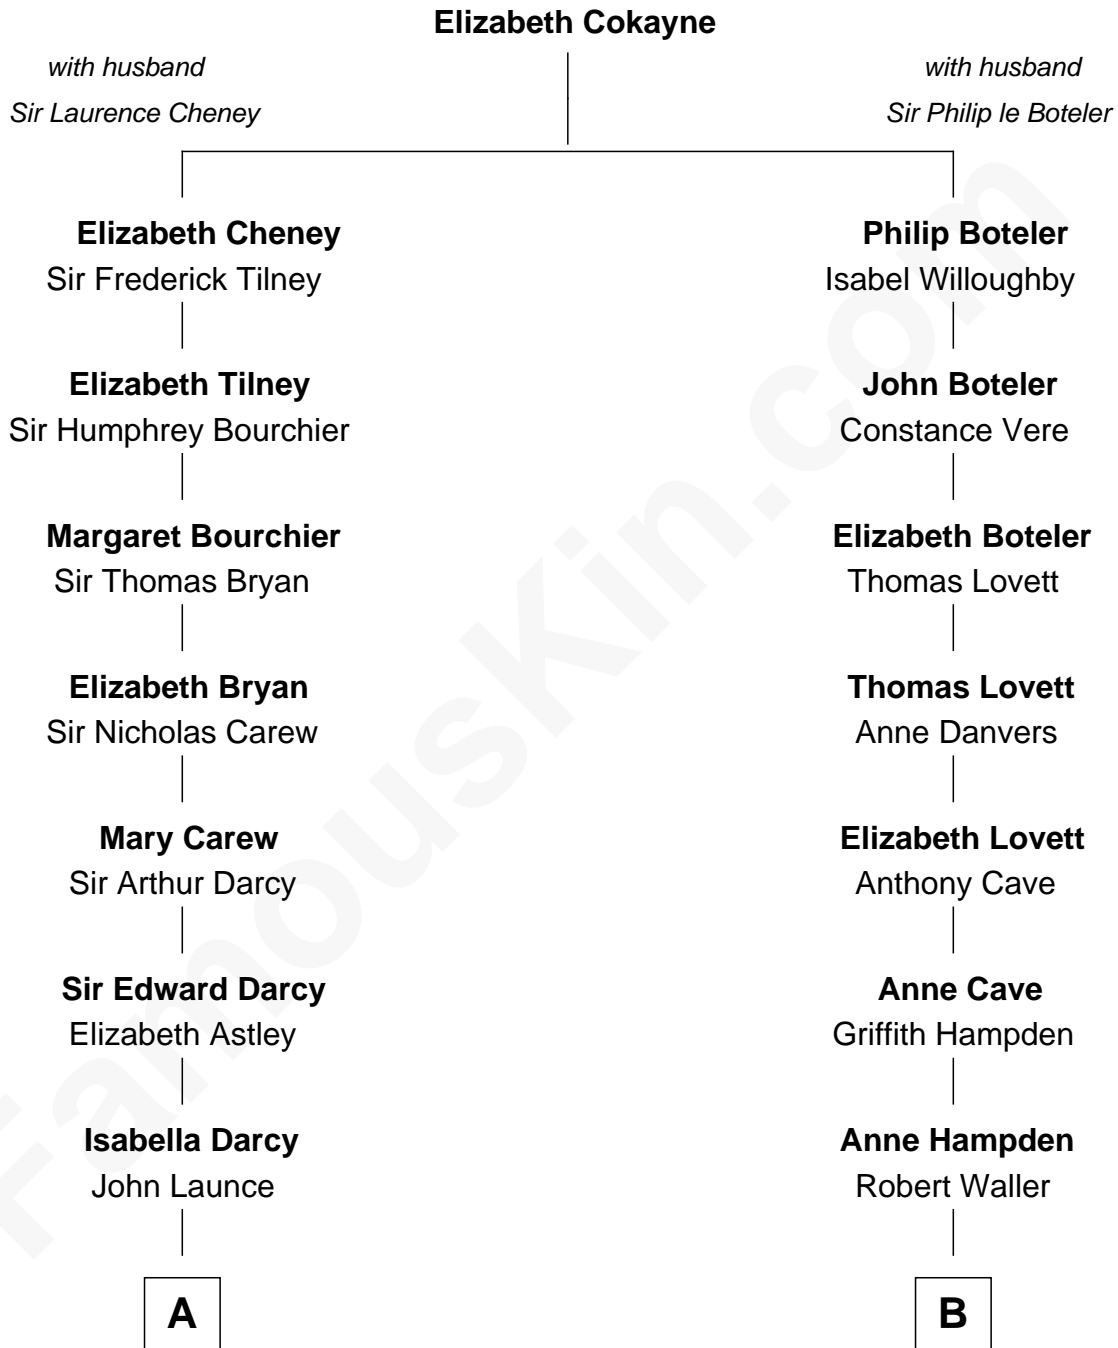

FamousKin.com

Relationship Chart of

Bill Weld

68th Governor of Massachusetts

17th cousin 3 times removed of

Cara Delevingne

Fashion Model and Movie Actress