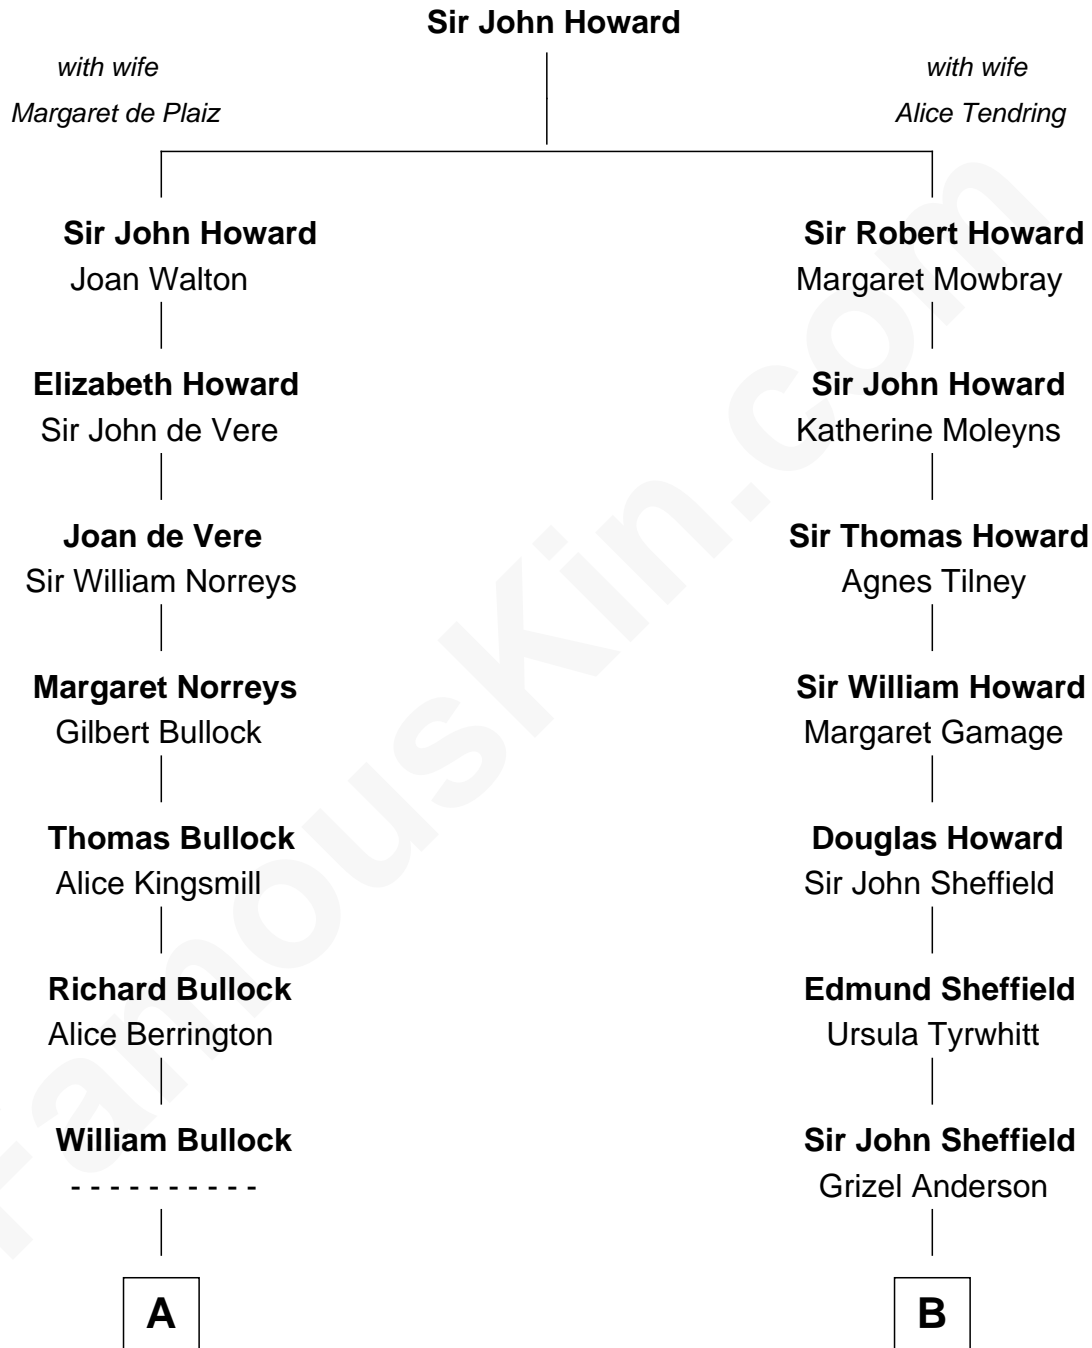

FamousKin.com Relationship Chart of

Bill Weld

68th Governor of Massachusetts

17th cousin of

Cara Delevingne

Fashion Model and Movie Actress

68th Governor of Massachusetts

Model and Actress

Bill Weld photo by [Marc Nozell](#) ([CC BY-SA 2.0](#))

Cara Delevingne photo by [Gage Skidmore](#) ([CC BY-SA 2.0](#))