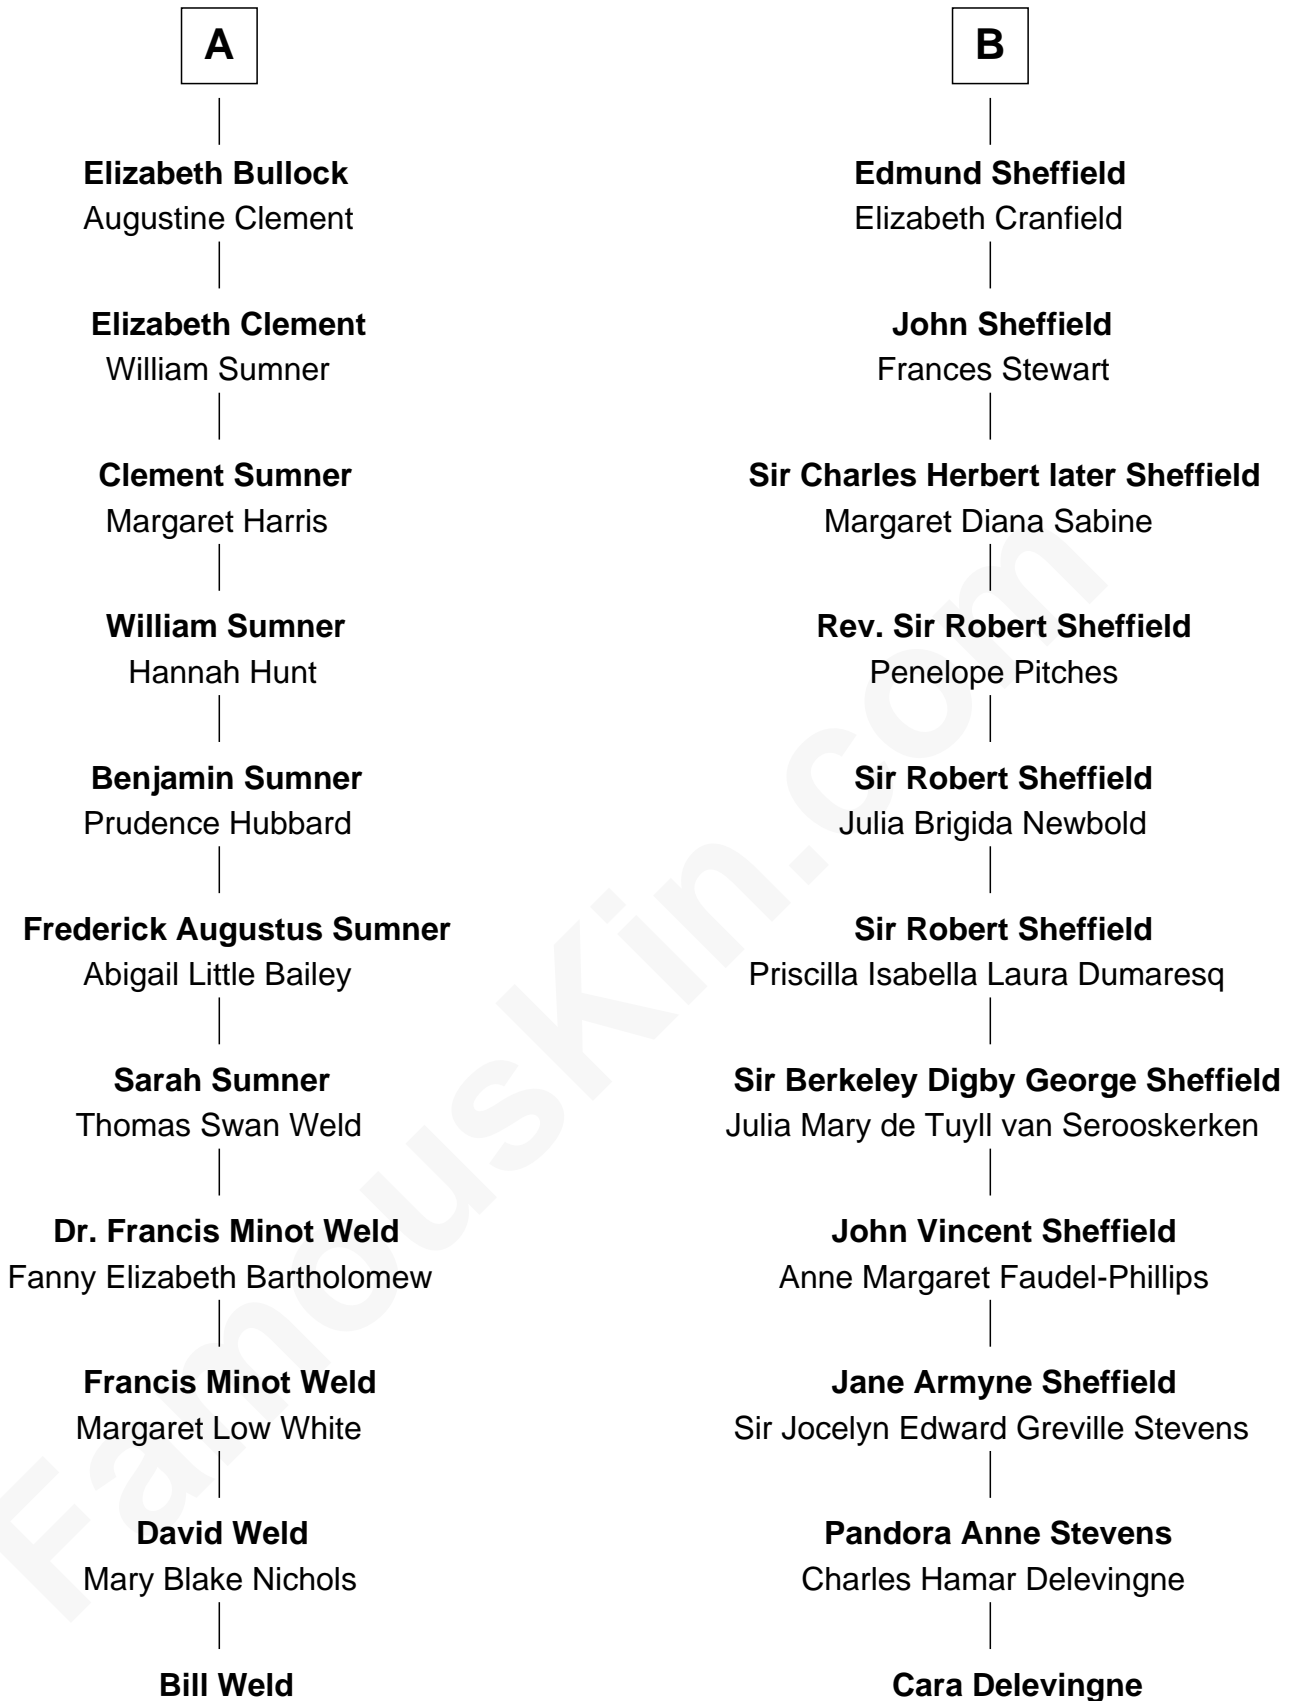

FamousKin.com Relationship Chart of

Bill Weld

68th Governor of Massachusetts

17th cousin of

Cara Delevingne

Fashion Model and Movie Actress

68th Governor of Massachusetts

Model and Actress

Bill Weld photo by [Marc Nozell](#) ([CC BY-SA 2.0](#))

Cara Delevingne photo by [Gage Skidmore](#) ([CC BY-SA 2.0](#))