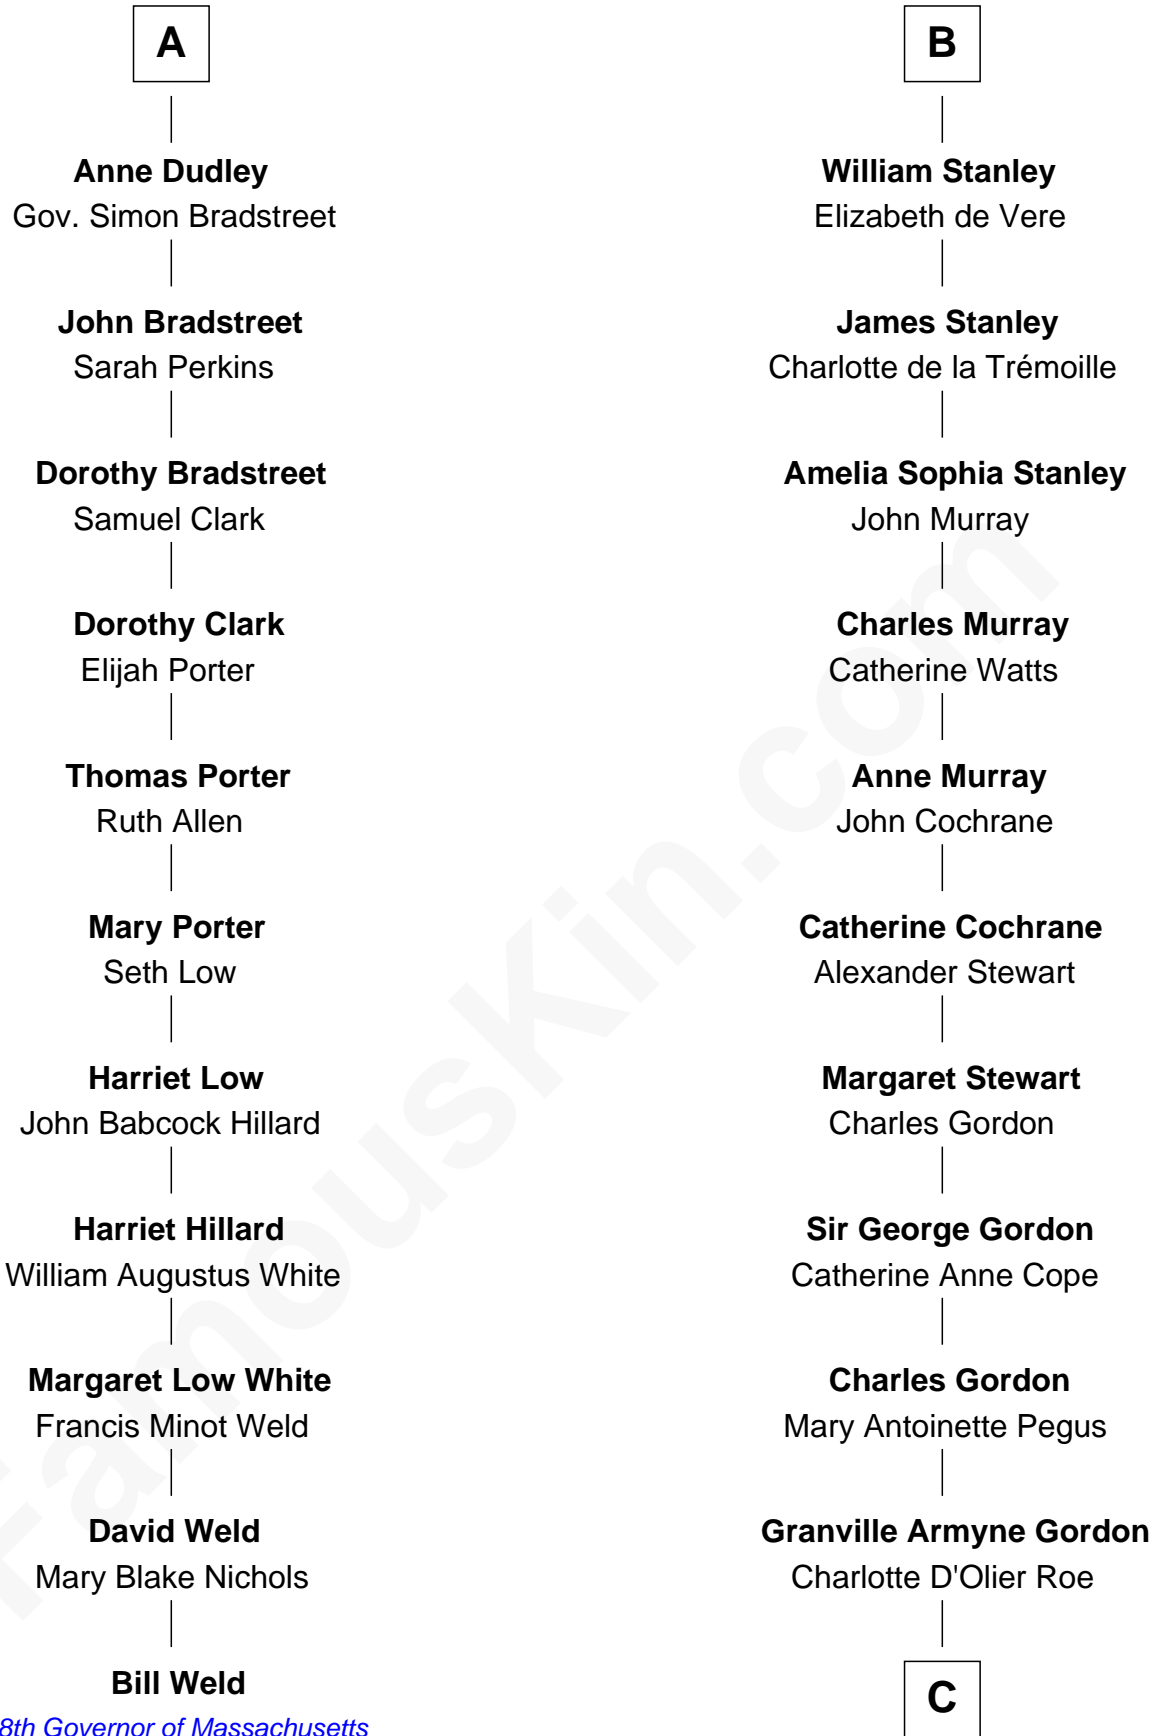

FamousKin.com

Relationship Chart of

Bill Weld

68th Governor of Massachusetts
17th cousin 4 times removed of

Cara Delevingne
Fashion Model and Movie Actress

C

Armyne Evelyne Gordon
Sir Lionel Lawson Faudel-Phillips

Anne Margaret Faudel-Phillips
John Vincent Sheffield

Jane Armyne Sheffield
Sir Jocelyn Edward Greville Stevens

Pandora Anne Stevens
Charles Hamar Delevingne

Cara Delevingne
Model and Actress