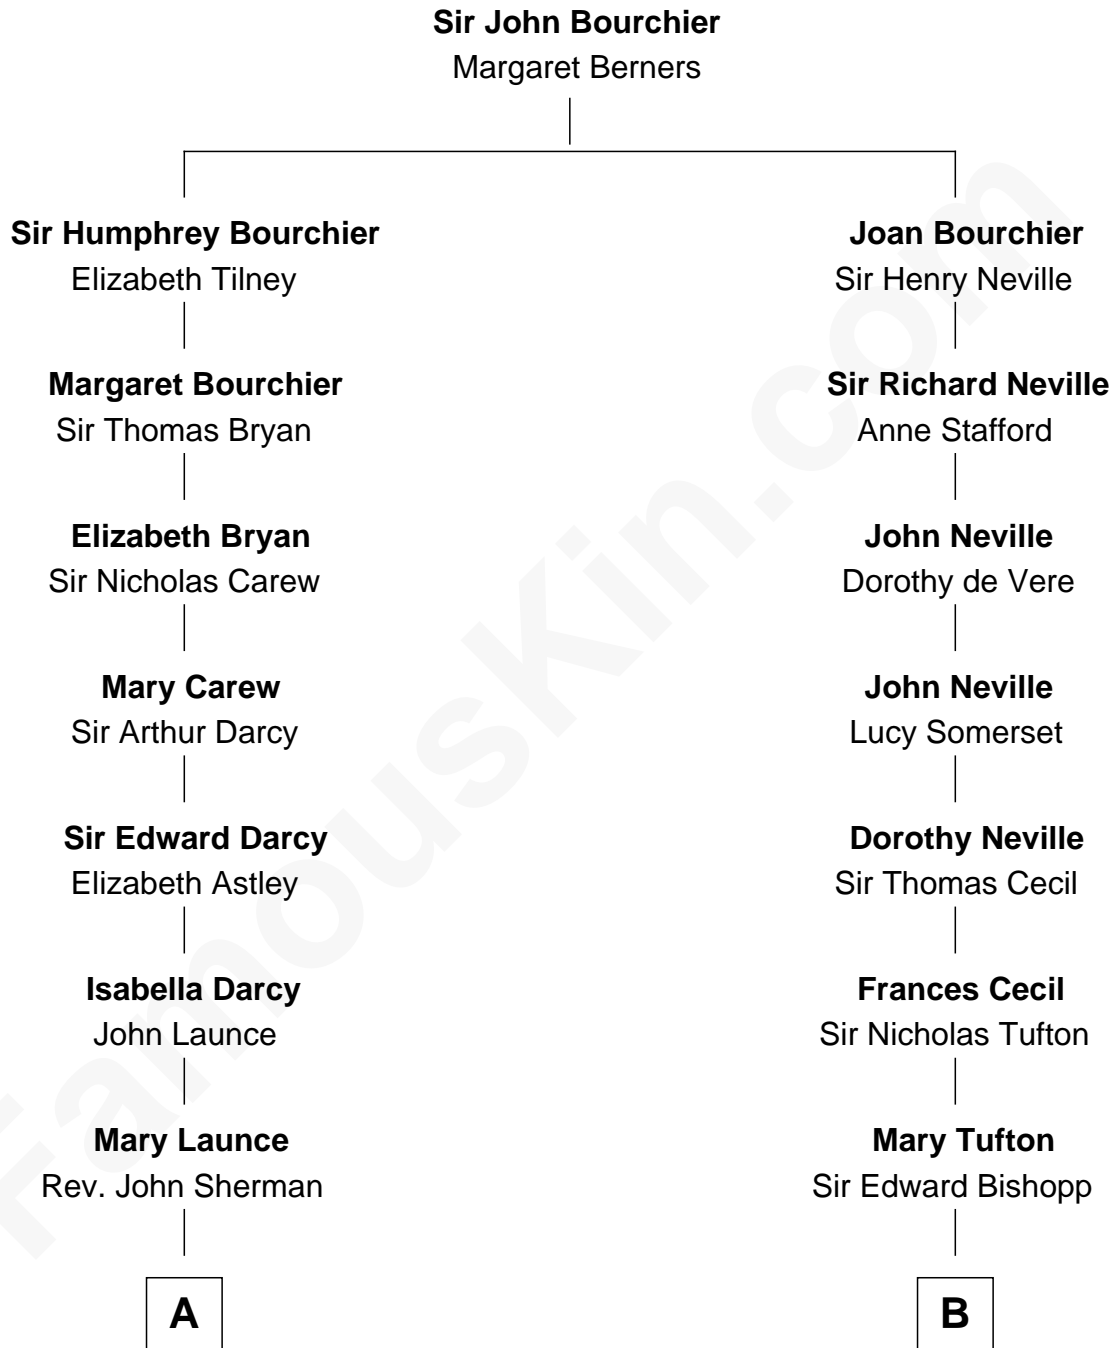

FamousKin.com

Relationship Chart of

Bill Weld

68th Governor of Massachusetts

16th cousin 2 times removed of

Cara Delevingne

Fashion Model and Movie Actress

C

Pandora Anne Stevens
Charles Hamar Delevingne

Cara Delevingne
Model and Actress

FamousKin.com