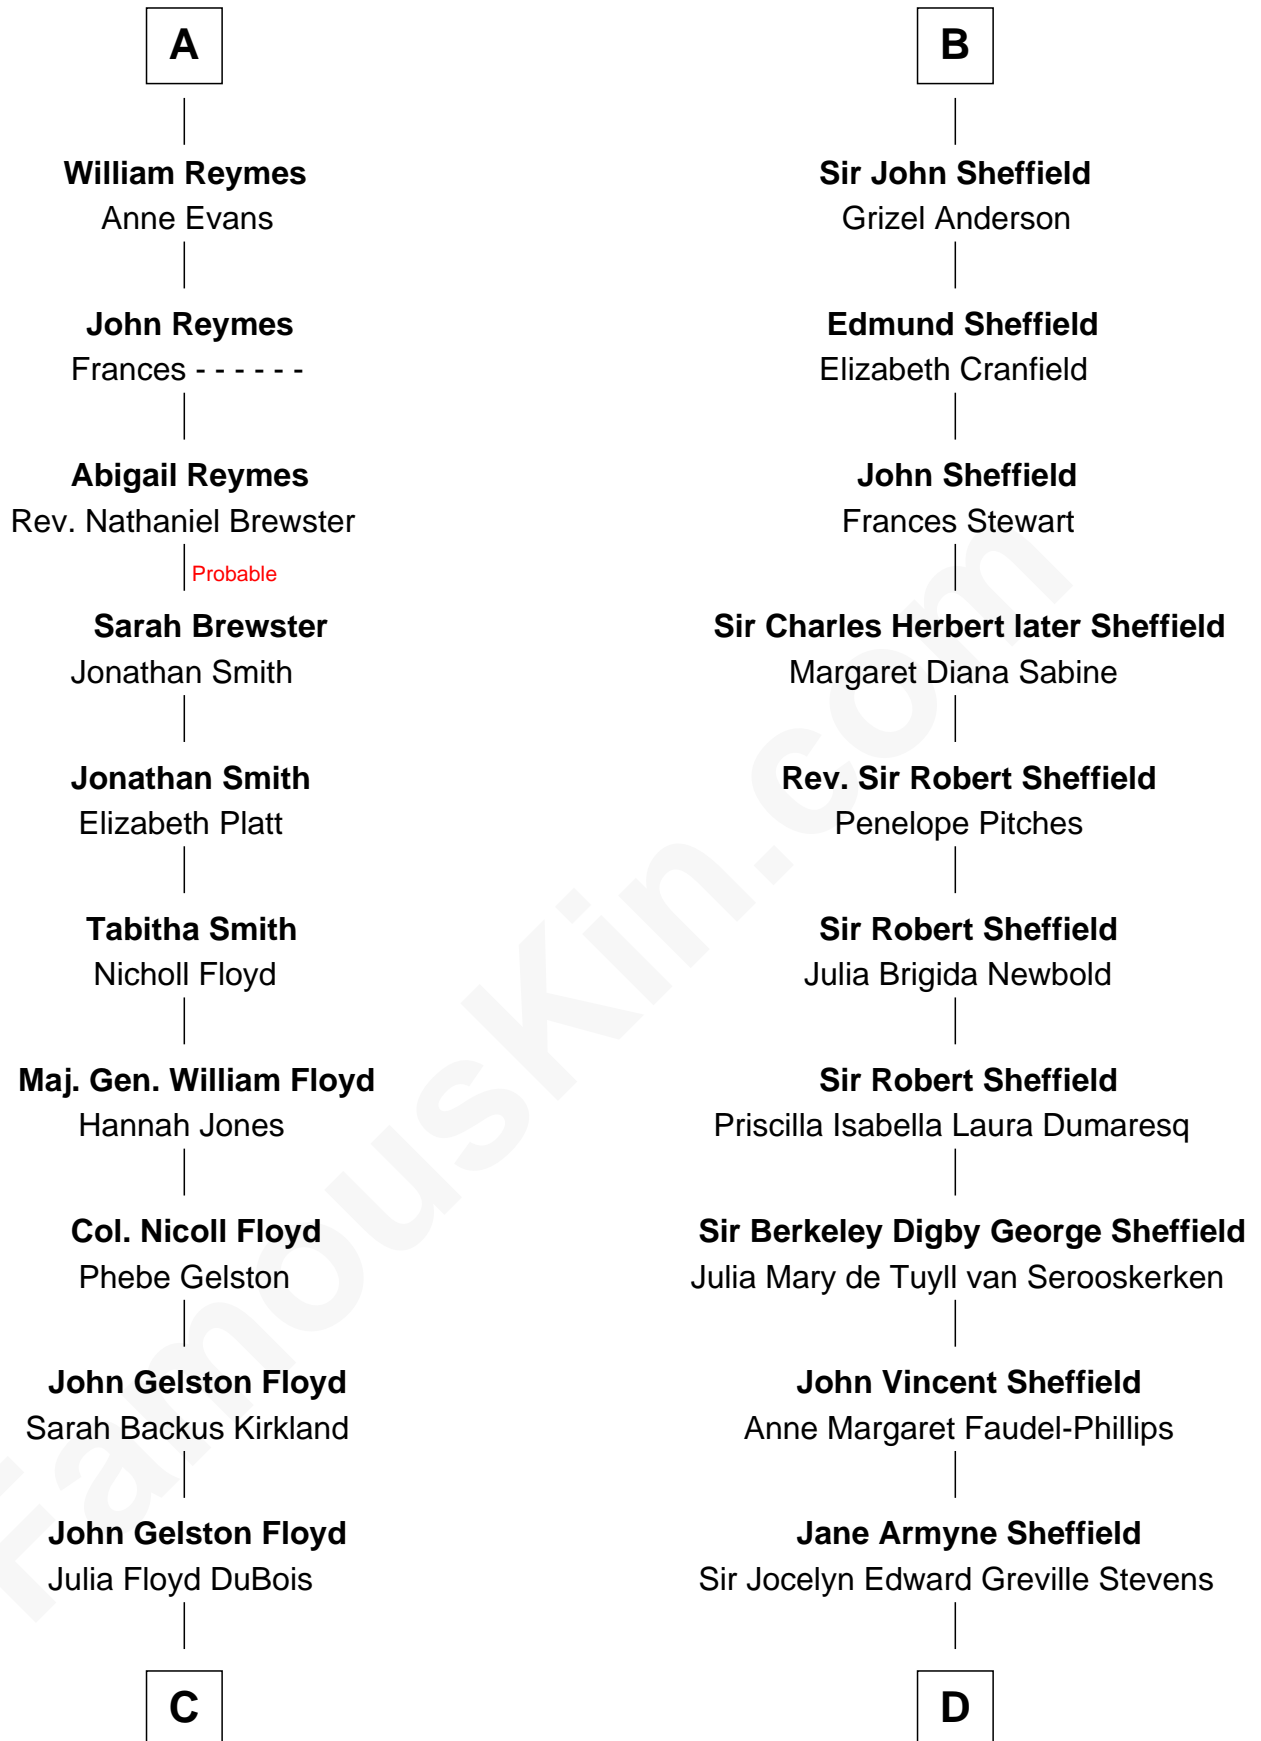

FamousKin.com Relationship Chart of

Bill Weld

68th Governor of Massachusetts

18th cousin 1 time removed of

Cara Delevingne

Fashion Model and Movie Actress

Sir Richard Fitzalan

Elizabeth de Bohun

C

Cornelia DuBois Floyd
John Treadwell Nichols

Mary Blake Nichols
David Weld

Bill Weld
68th Governor of Massachusetts

D

Pandora Anne Stevens
Charles Hamar Delevingne

Cara Delevingne
Model and Actress

FamousKin.com