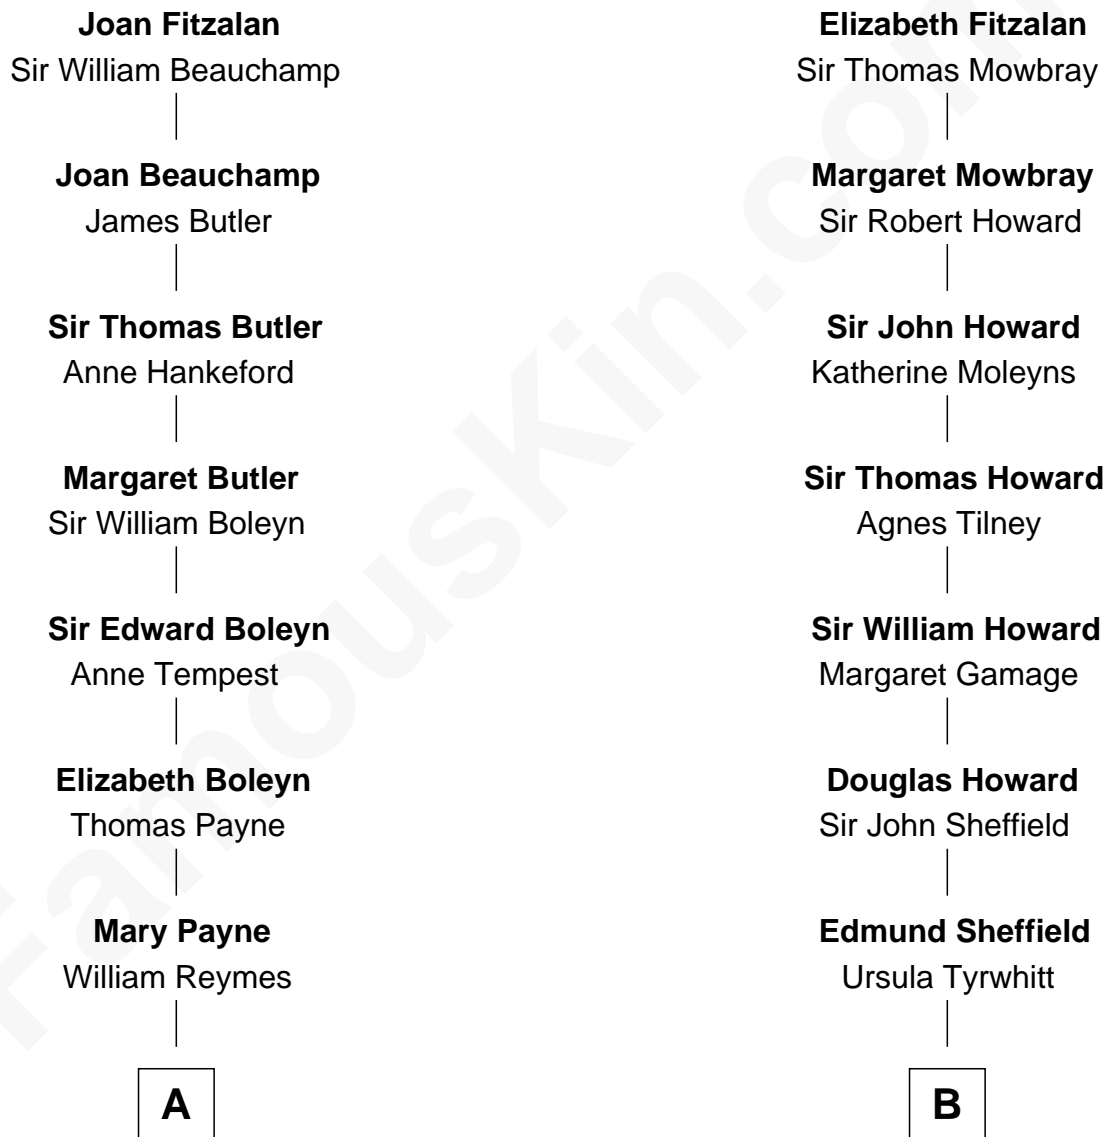

FamousKin.com Relationship Chart of

Bill Weld

68th Governor of Massachusetts

18th cousin 1 time removed of

Cara Delevingne

Fashion Model and Movie Actress

Sir Richard Fitzalan

Elizabeth de Bohun