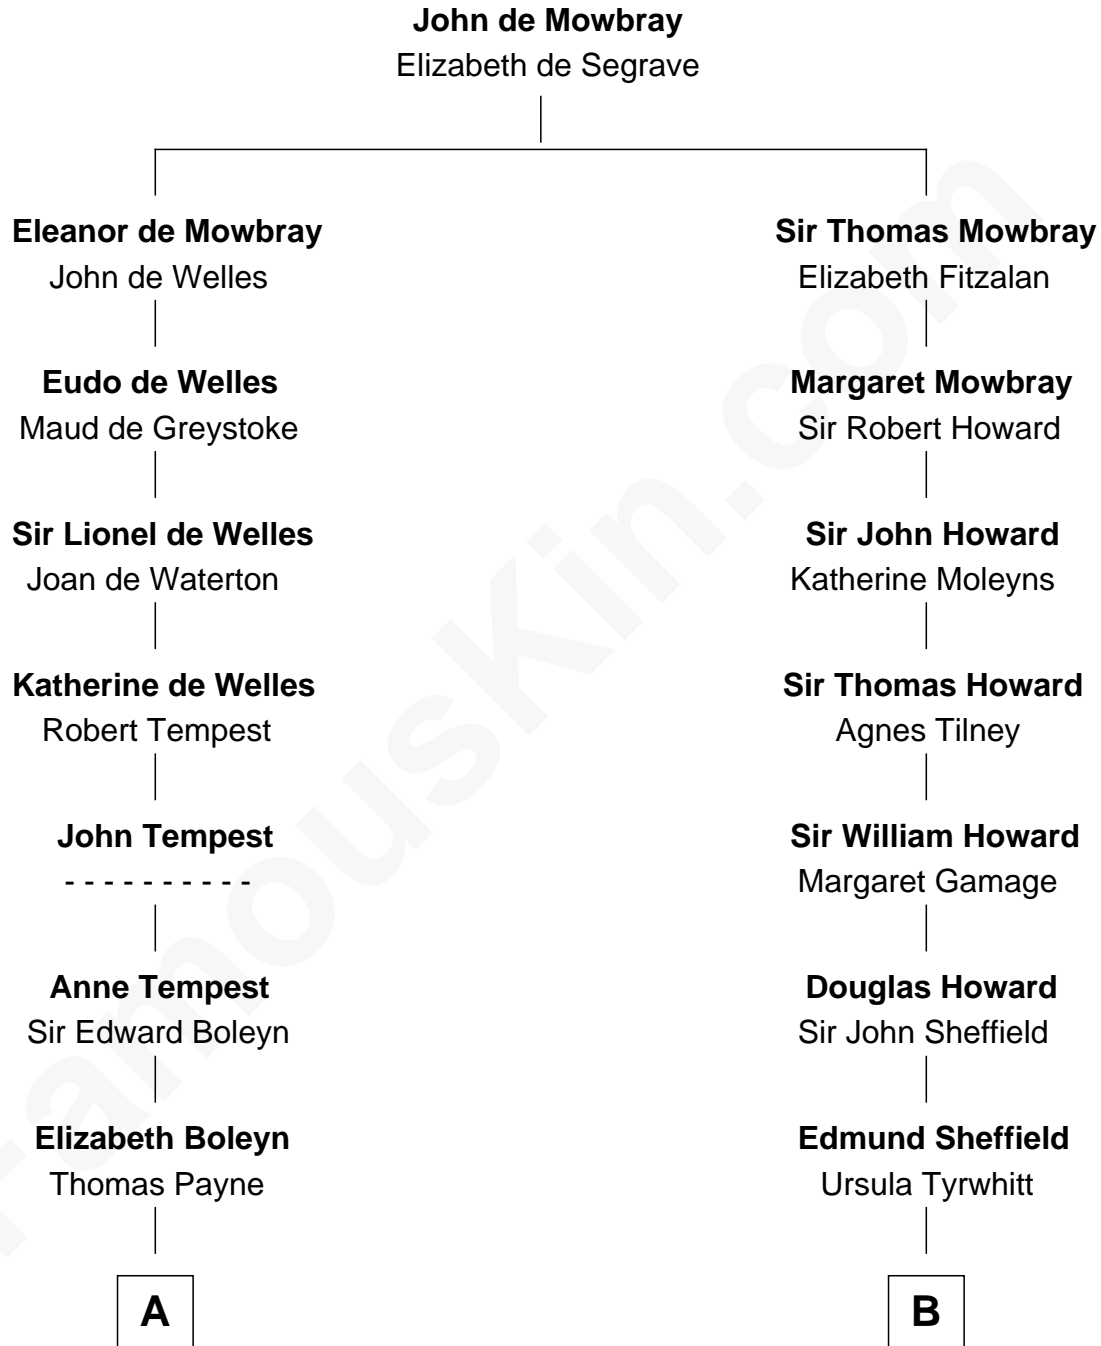

FamousKin.com

Relationship Chart of

Bill Weld

68th Governor of Massachusetts

18th cousin 2 times removed of

Cara Delevingne

Fashion Model and Movie Actress