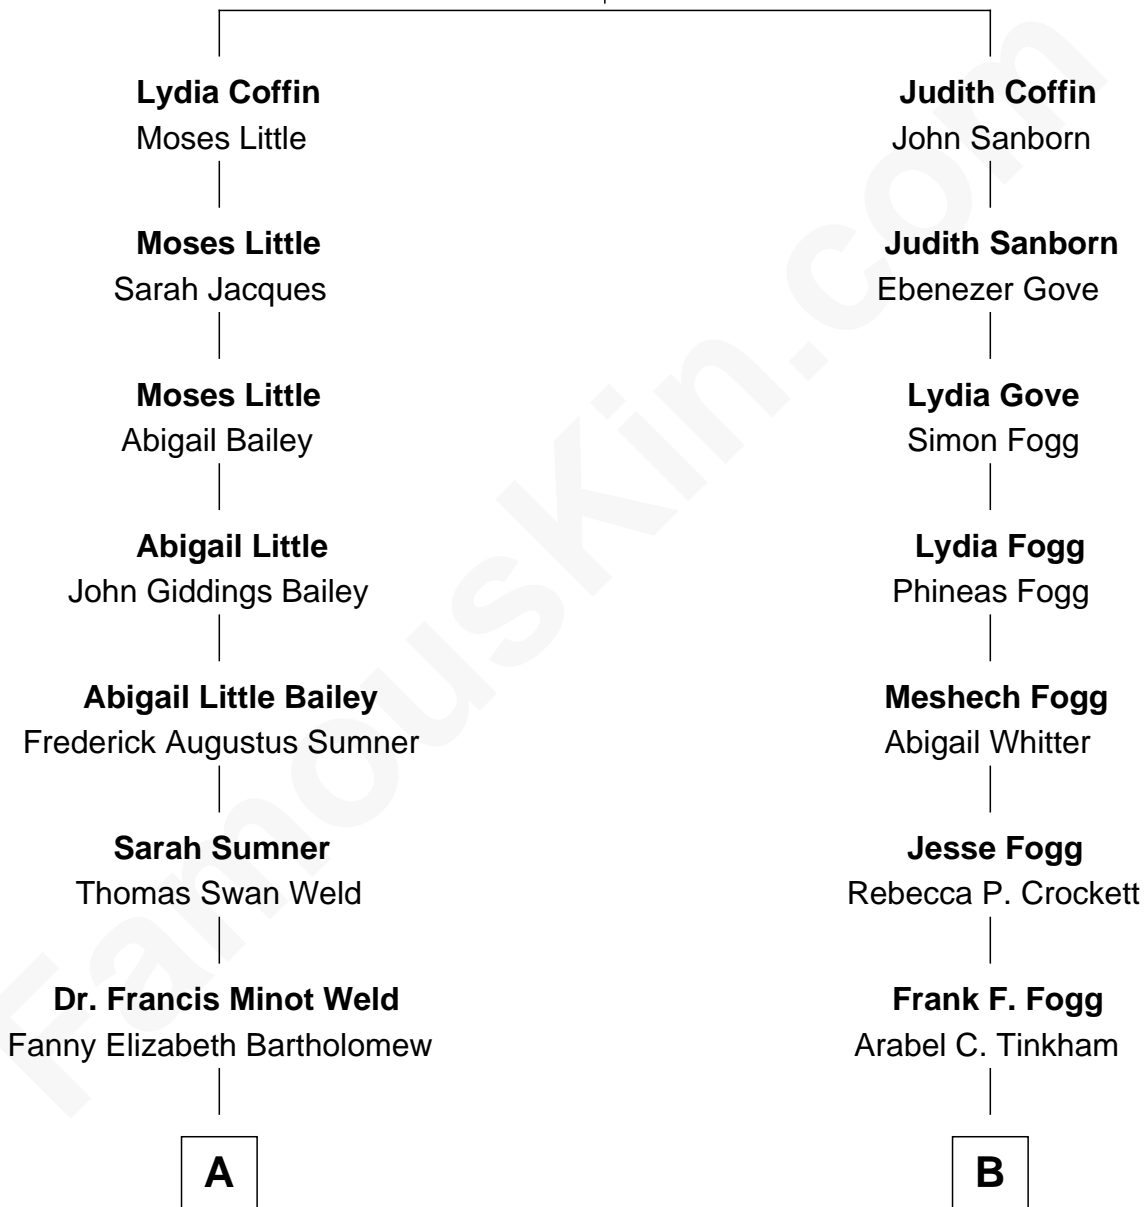

# FamousKin.com Relationship Chart of

**Bill Weld**

*68th Governor of Massachusetts*

9th cousin 1 time removed of

**Scott Foley**

*TV, Stage and Movie Actor*

**Tristram Coffin**  
Judith Greenleaf

**A**

**Francis Minot Weld**

Margaret Low White

**David Weld**

Mary Blake Nichols

**Bill Weld**

*68th Governor of Massachusetts*

**B**

**Harrington Dingley Fogg**