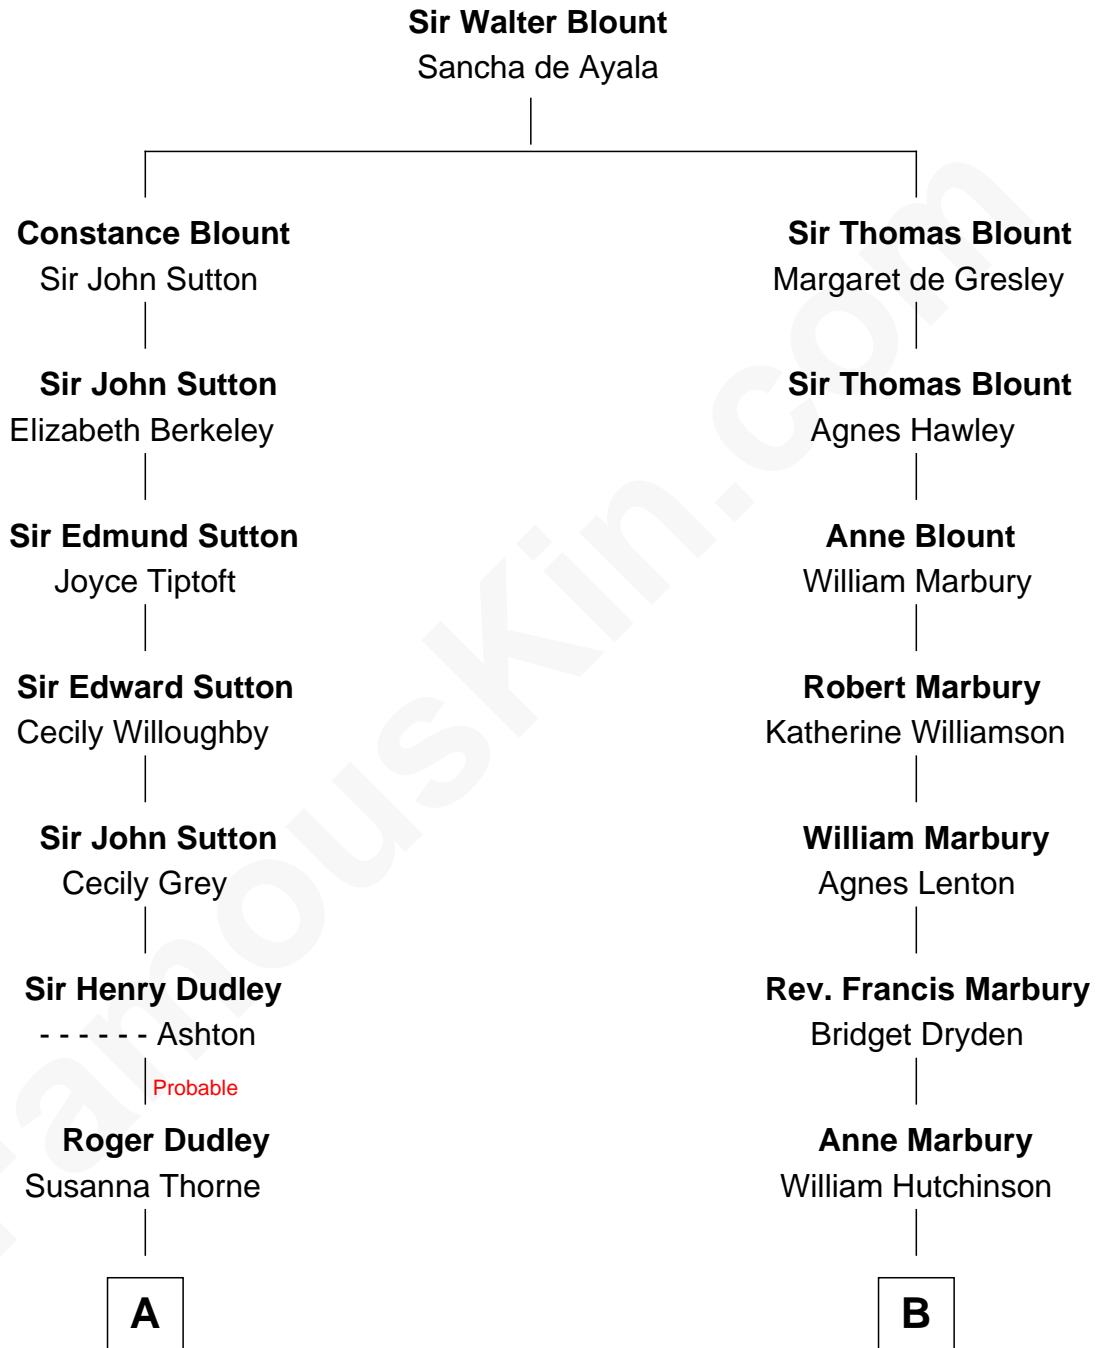

FamousKin.com

Relationship Chart of

Bill Weld

68th Governor of Massachusetts
15th cousin 3 times removed of

Franklin D. Roosevelt
32nd U.S. President

C

—
David Weld

Mary Blake Nichols

—
Bill Weld

68th Governor of Massachusetts

FamousKin.com