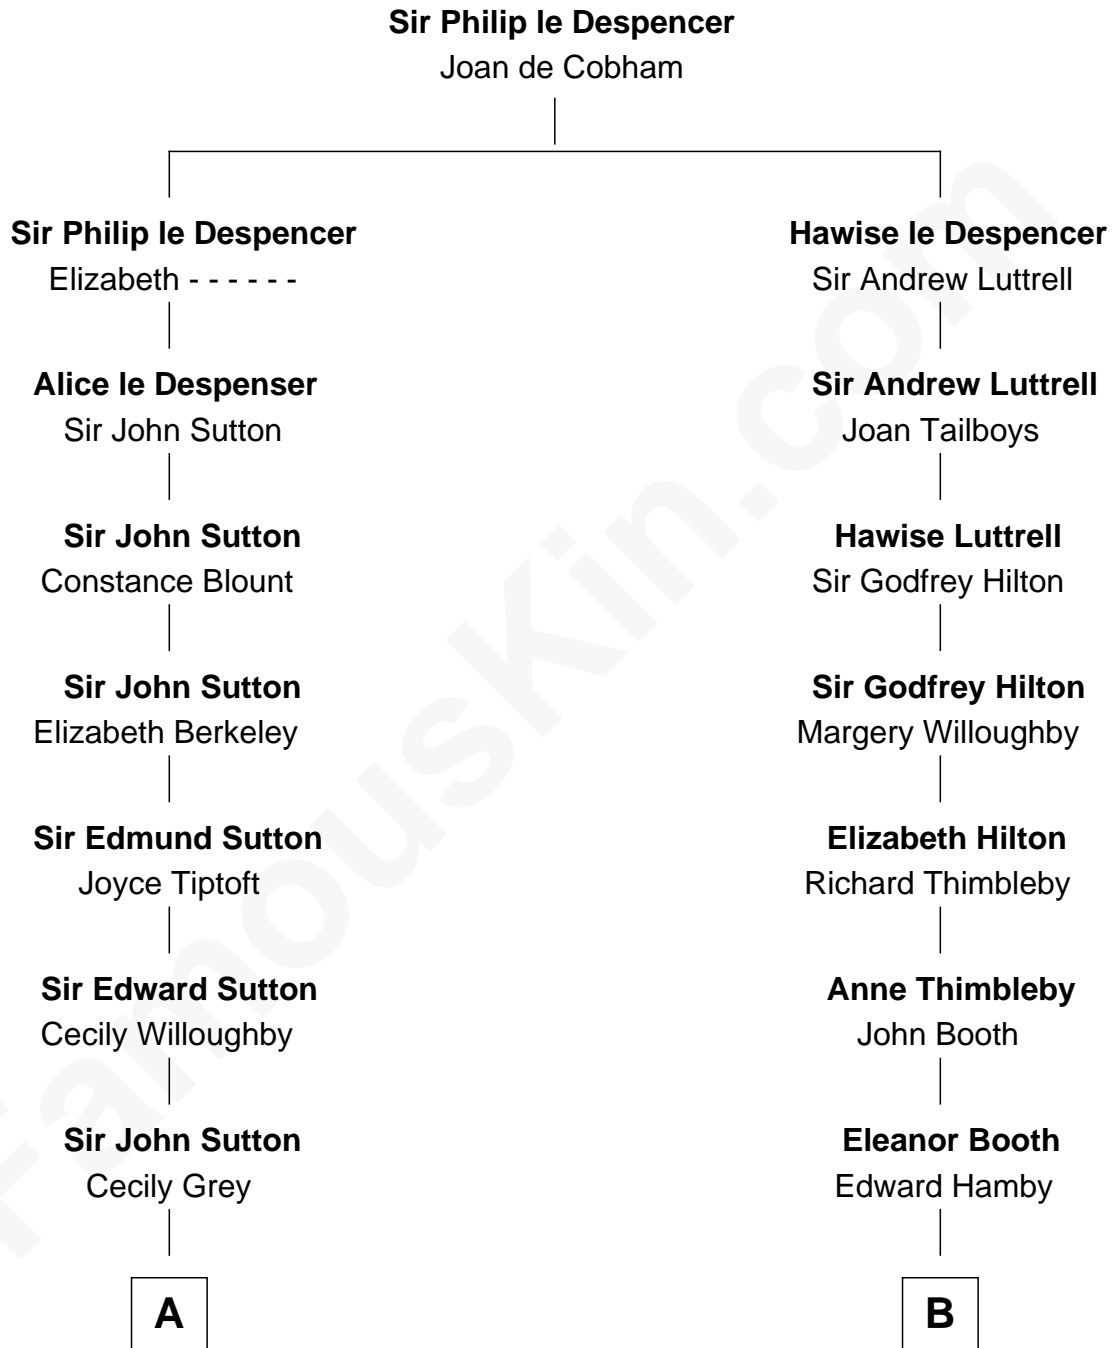

FamousKin.com

Relationship Chart of

Bill Weld

68th Governor of Massachusetts
17th cousin 3 times removed of

Franklin D. Roosevelt
32nd U.S. President

C

—
Harriet Hillard
William Augustus White

—
Margaret Low White
Francis Minot Weld

—
David Weld
Mary Blake Nichols

—
Bill Weld
68th Governor of Massachusetts