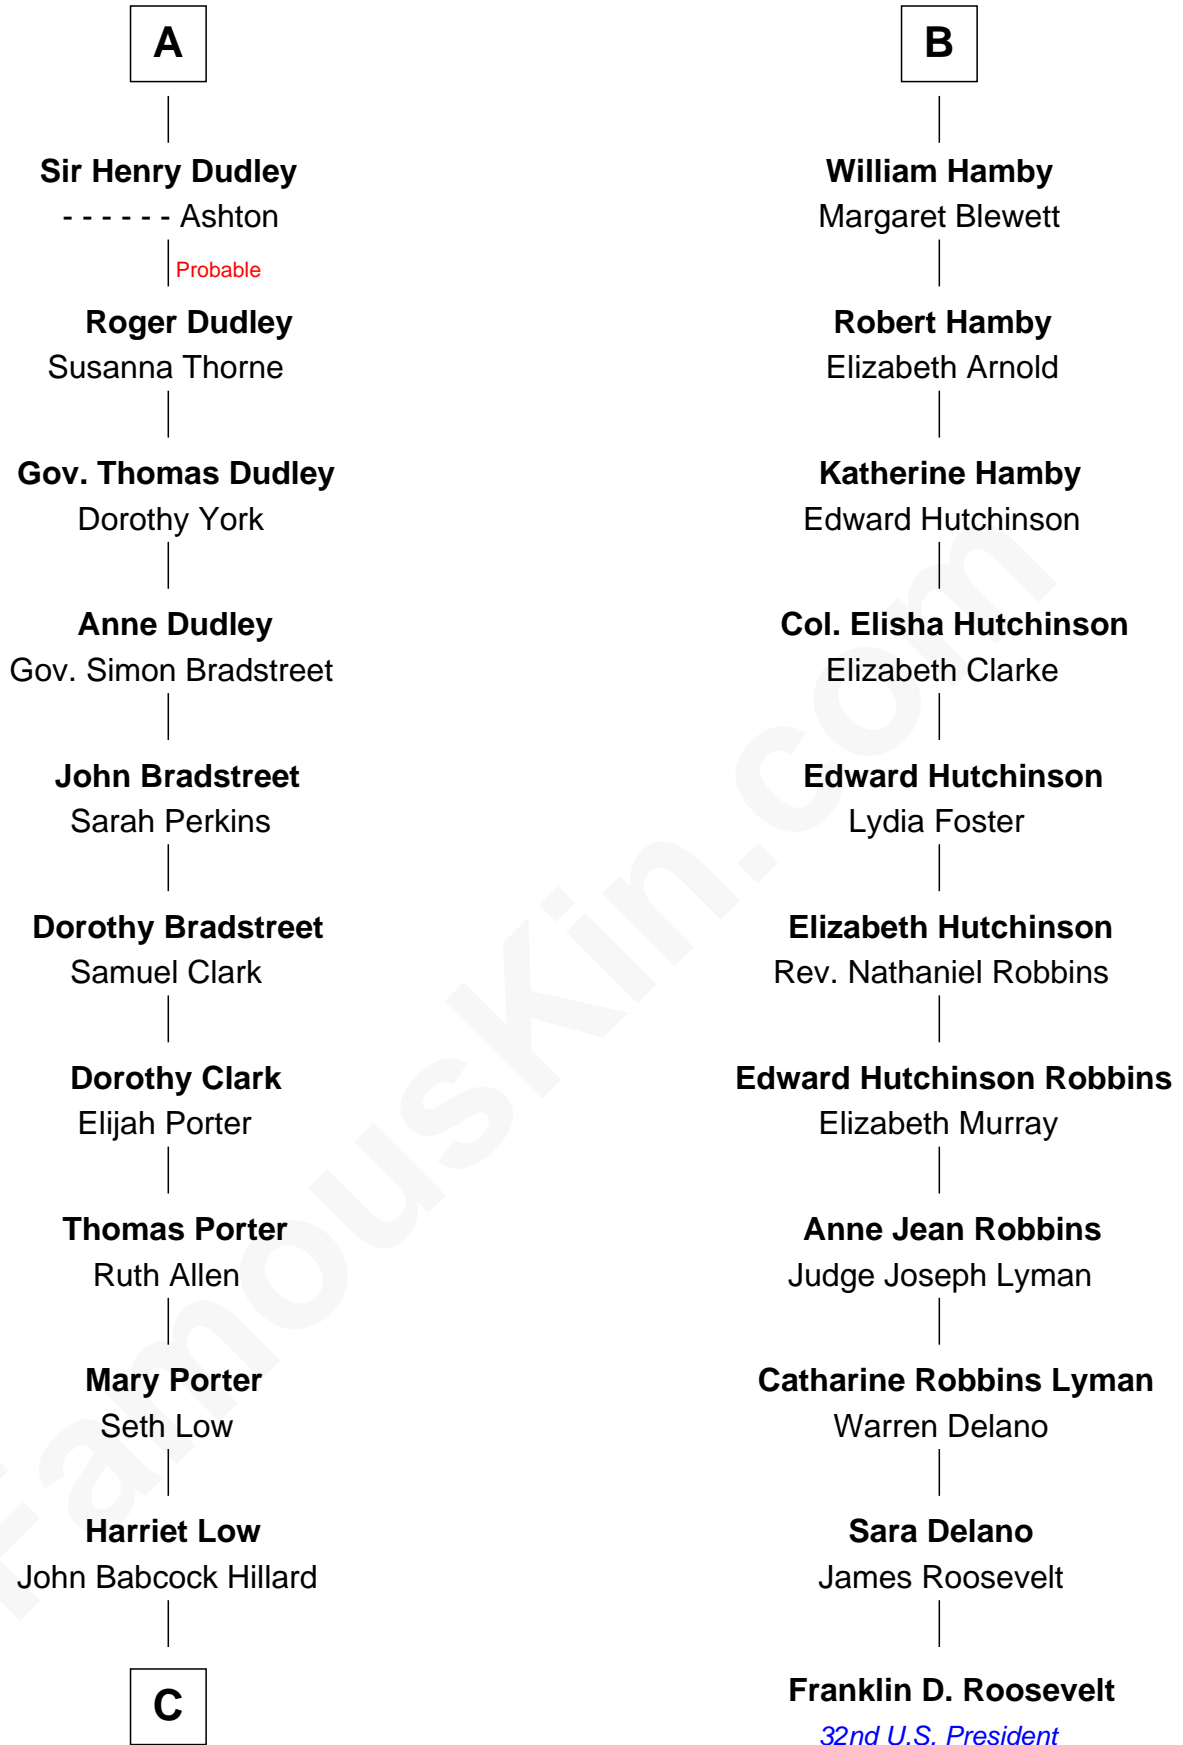

FamousKin.com

Relationship Chart of

Bill Weld

68th Governor of Massachusetts
17th cousin 3 times removed of

Franklin D. Roosevelt
32nd U.S. President

C

—
Harriet Hillard
William Augustus White

—
Margaret Low White
Francis Minot Weld

—
David Weld
Mary Blake Nichols

—
Bill Weld
68th Governor of Massachusetts