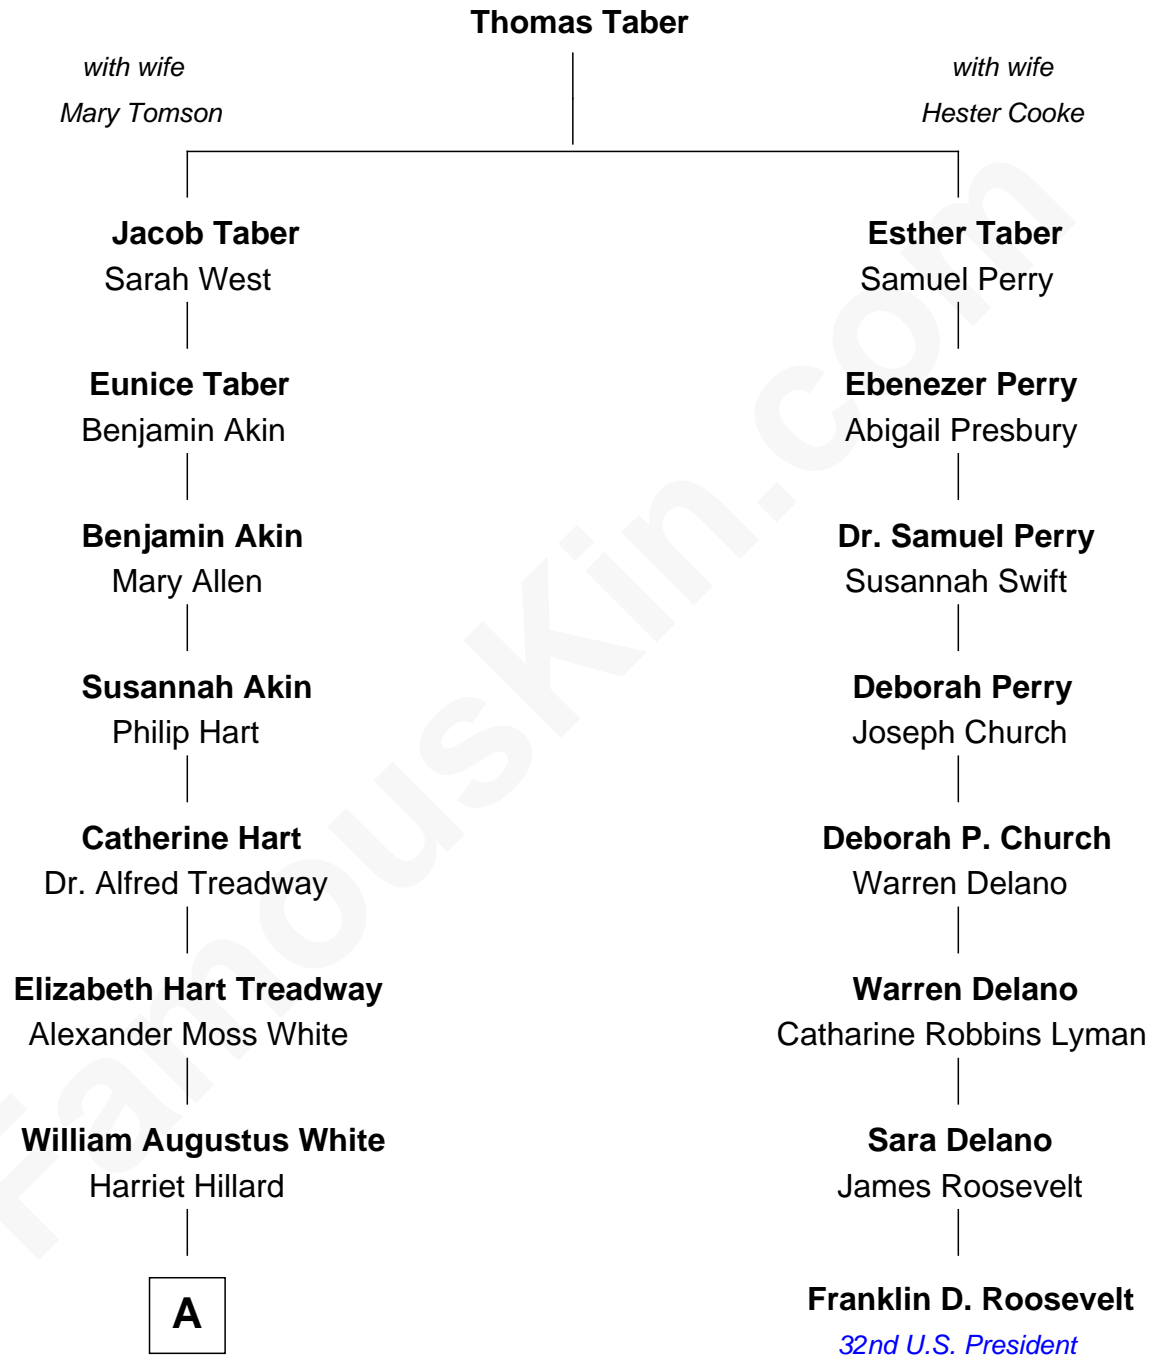

FamousKin.com

Relationship Chart of

Bill Weld

68th Governor of Massachusetts

7th cousin 2 times removed of

Franklin D. Roosevelt

32nd U.S. President

A

—
Margaret Low White

Francis Minot Weld

—
David Weld

Mary Blake Nichols

—
Bill Weld

68th Governor of Massachusetts

FamousKin.com