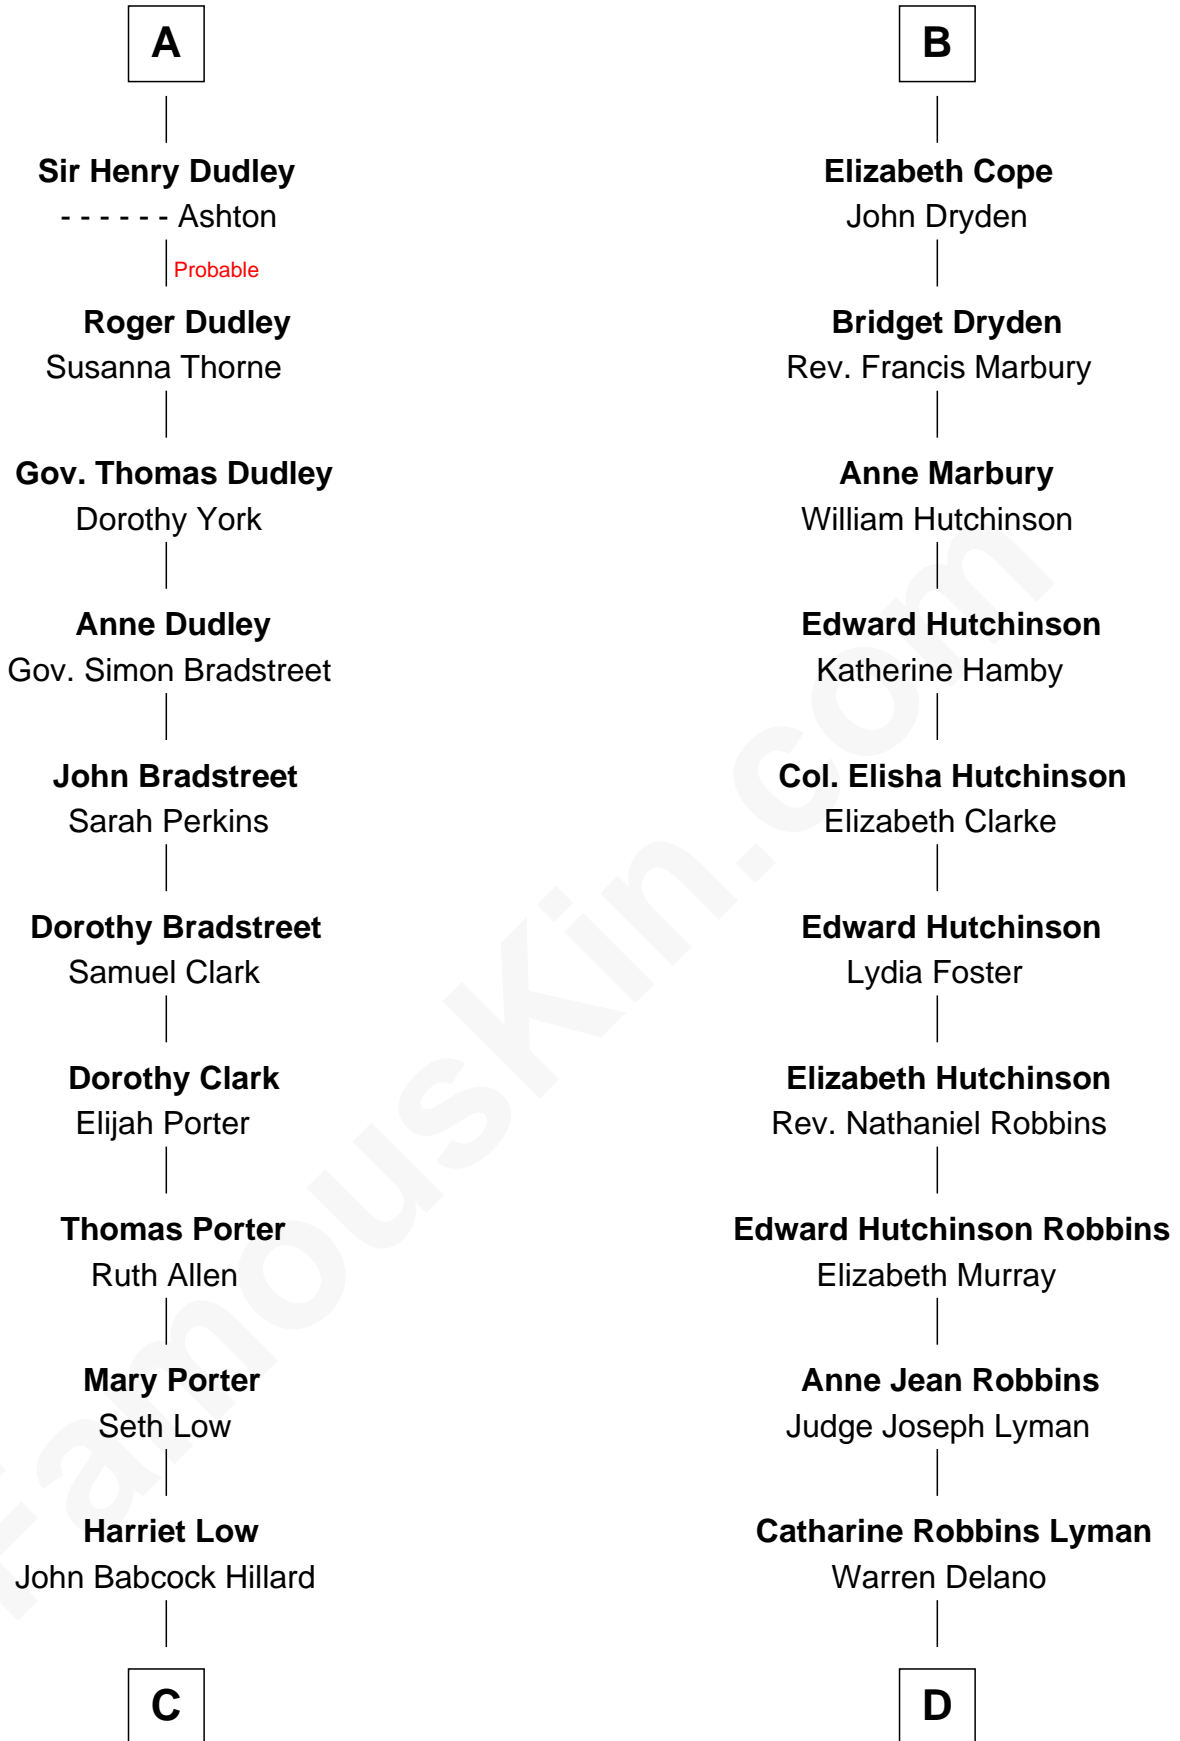

Margaret Verney

Sir Edward Raleigh

Anne Chamberlayne

Bridget Raleigh

Sir John Cope

B

C

Harriet Hillard
William Augustus White

Margaret Low White
Francis Minot Weld

David Weld
Mary Blake Nichols

Bill Weld
68th Governor of Massachusetts

D

Sara Delano
James Roosevelt

Franklin D. Roosevelt
32nd U.S. President

FamousKin.com