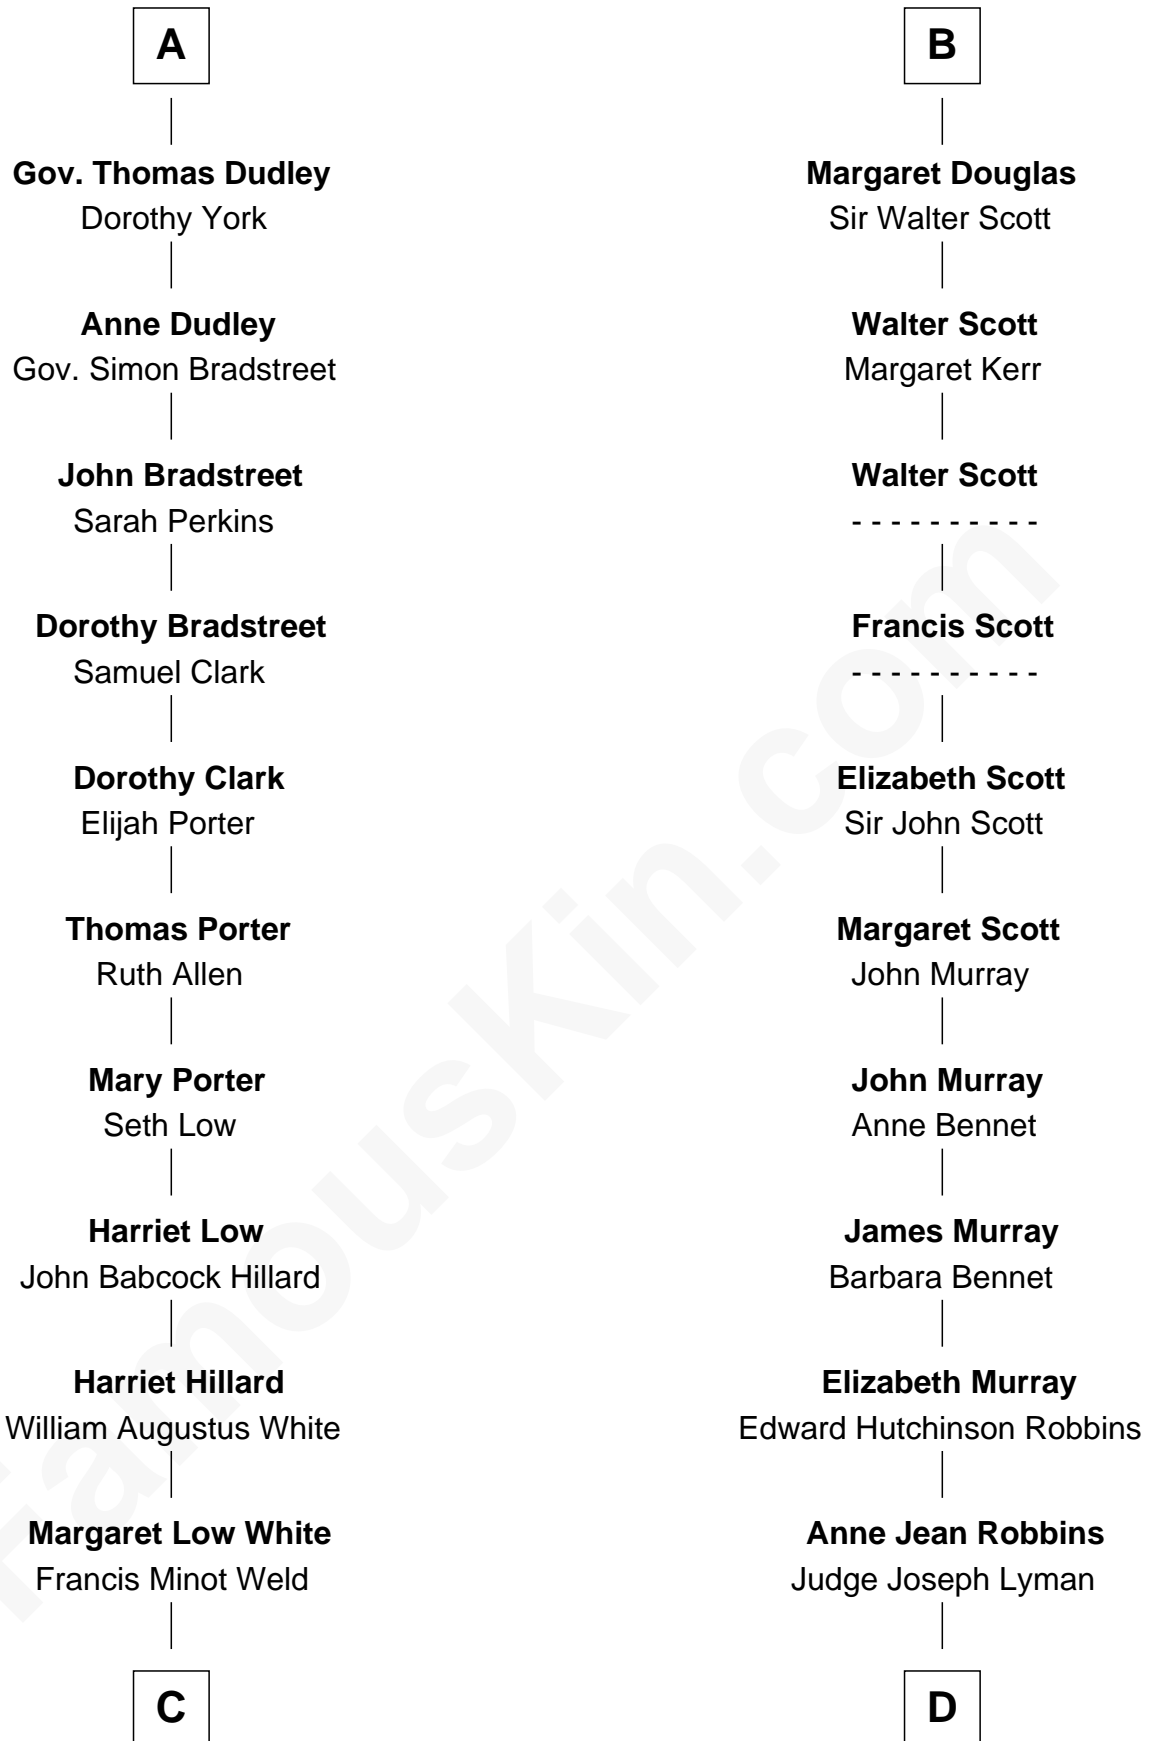

# FamousKin.com Relationship Chart of

**Bill Weld**

*68th Governor of Massachusetts*

18th cousin 1 time removed of

**Franklin D. Roosevelt**

*32nd U.S. President*

**Sir Thomas de Holand**

Alice Fitzalan

**C**

**David Weld**  
Mary Blake Nichols

**Bill Weld**  
*68th Governor of Massachusetts*

**D**

**Catharine Robbins Lyman**  
Warren Delano

**Sara Delano**  
James Roosevelt

**Franklin D. Roosevelt**  
*32nd U.S. President*