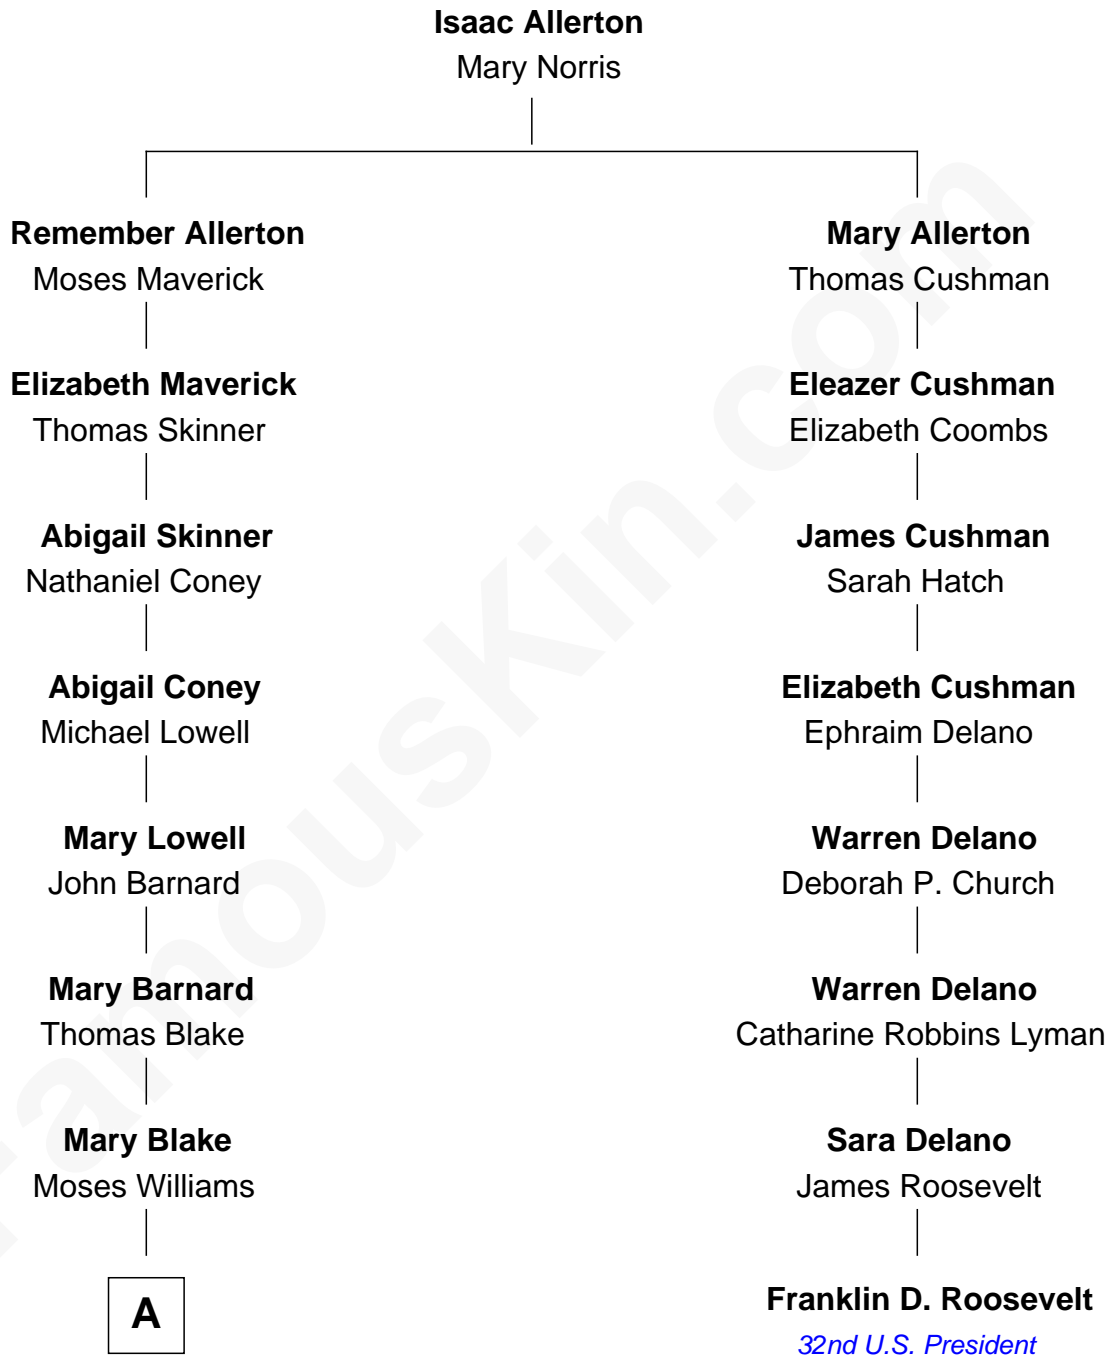

FamousKin.com

Relationship Chart of

Bill Weld

68th Governor of Massachusetts

7th cousin 4 times removed of

Franklin D. Roosevelt

32nd U.S. President

A

—
Sarah Elizabeth Williams

William Henry Slocum

—
Mary Blake Slocum

John White Treadwell Nichols

—
John Treadwell Nichols

Cornelia DuBois Floyd

—
Mary Blake Nichols

David Weld