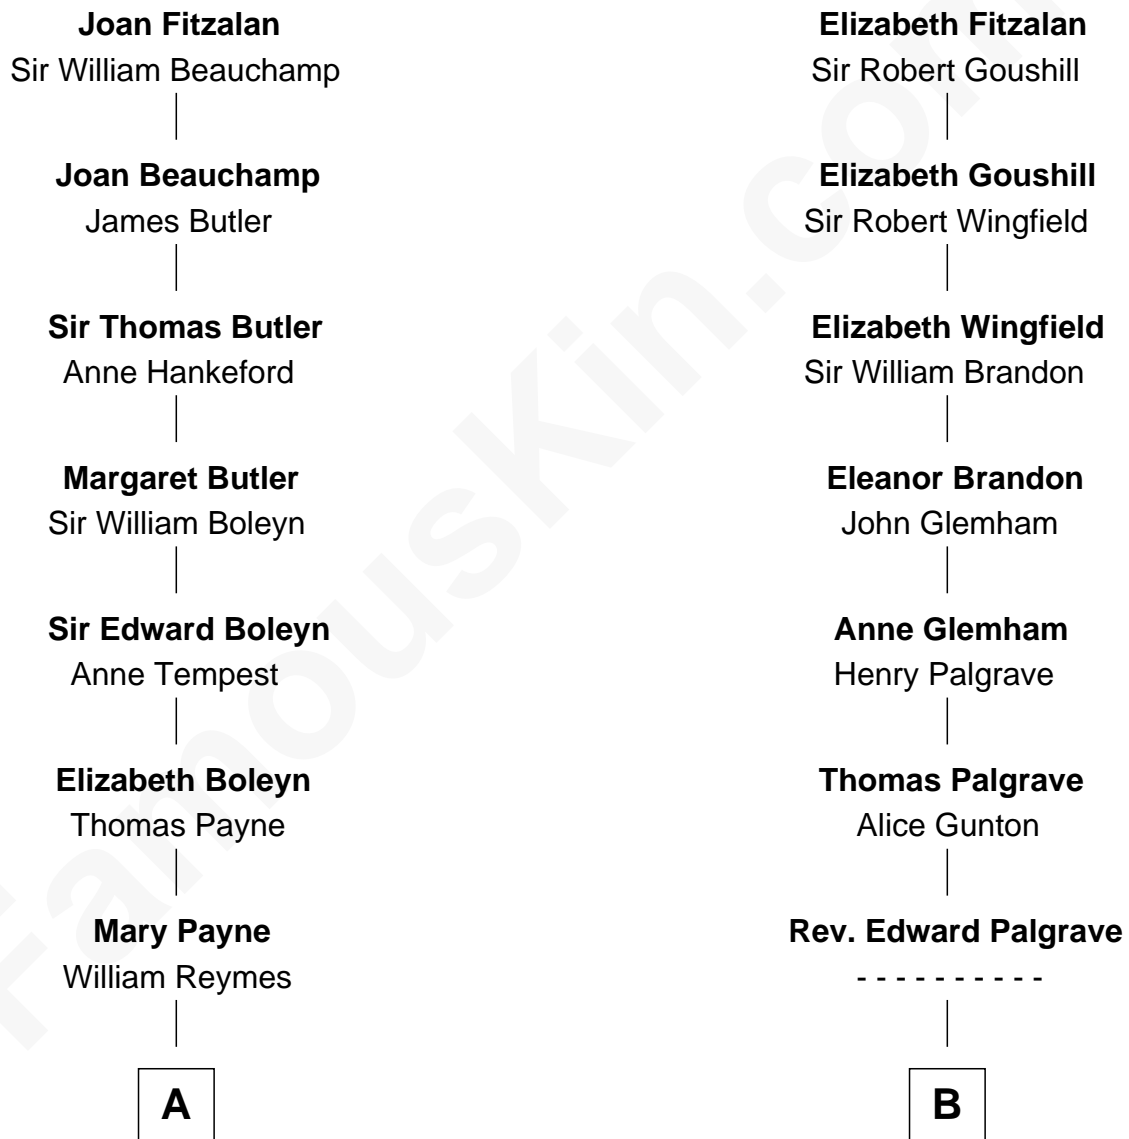

FamousKin.com

Relationship Chart of

Bill Weld

68th Governor of Massachusetts

16th cousin 3 times removed of

Franklin D. Roosevelt

32nd U.S. President

Sir Richard Fitzalan

Elizabeth de Bohun

C

—
Cornelia DuBois Floyd

John Treadwell Nichols

—
Mary Blake Nichols

David Weld

—
Bill Weld

68th Governor of Massachusetts