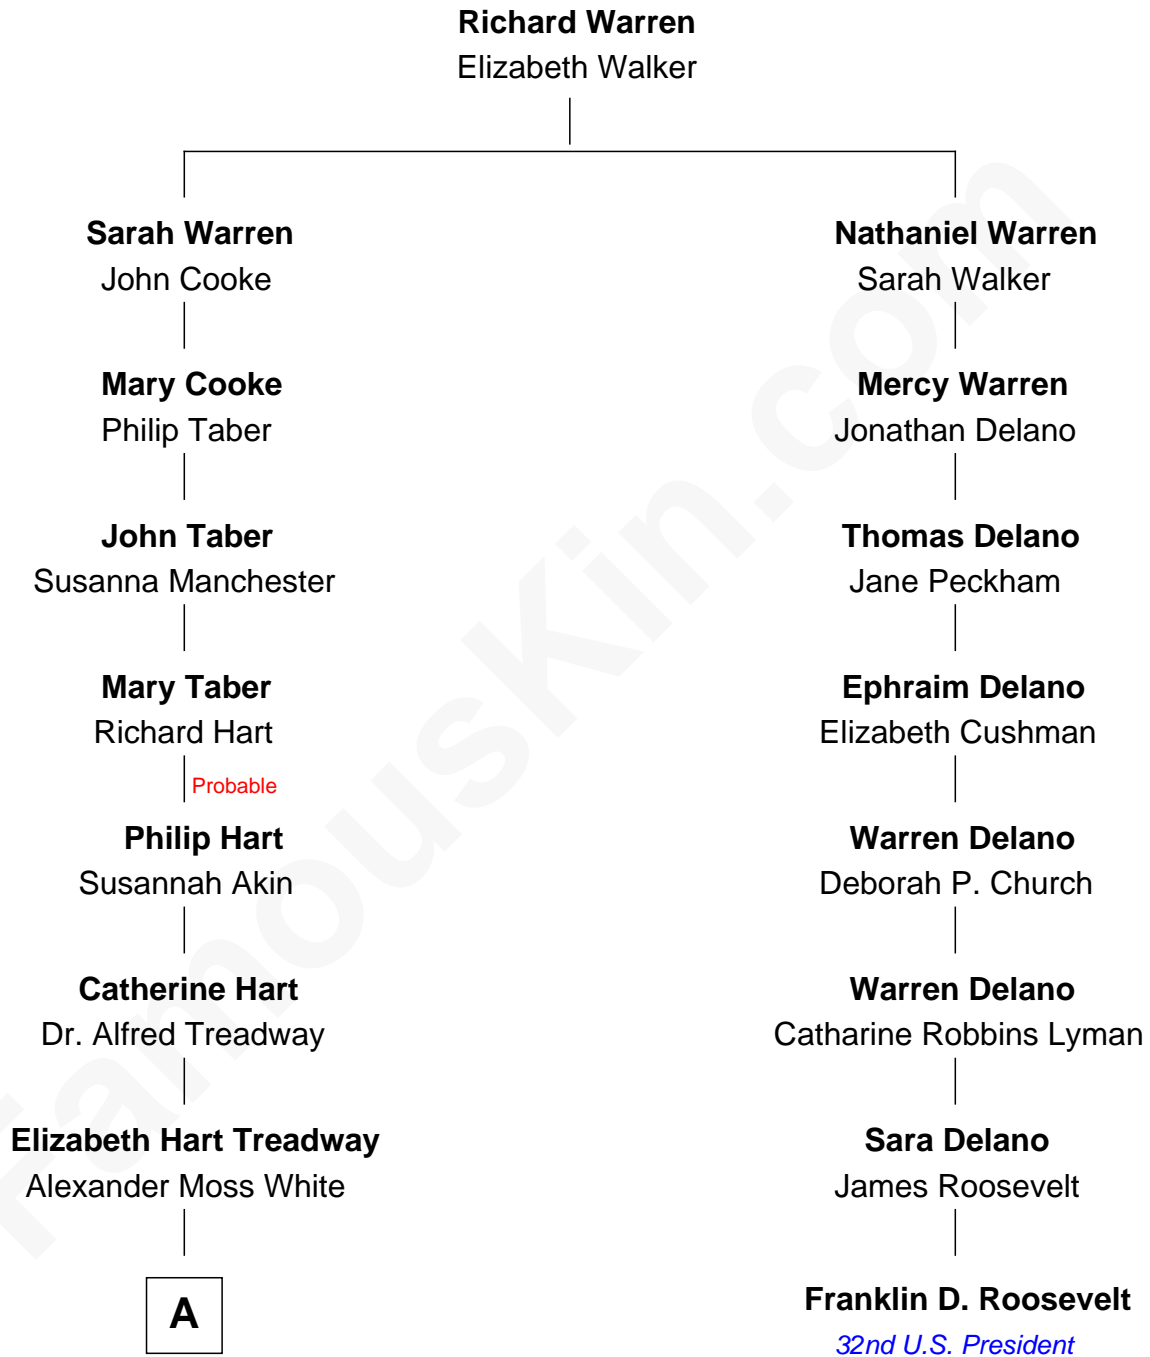

FamousKin.com Relationship Chart of

Bill Weld

68th Governor of Massachusetts

7th cousin 3 times removed of

Franklin D. Roosevelt

32nd U.S. President

A

—
William Augustus White

Harriet Hillard

—
Margaret Low White

Francis Minot Weld

—
David Weld

Mary Blake Nichols

—
Bill Weld

68th Governor of Massachusetts