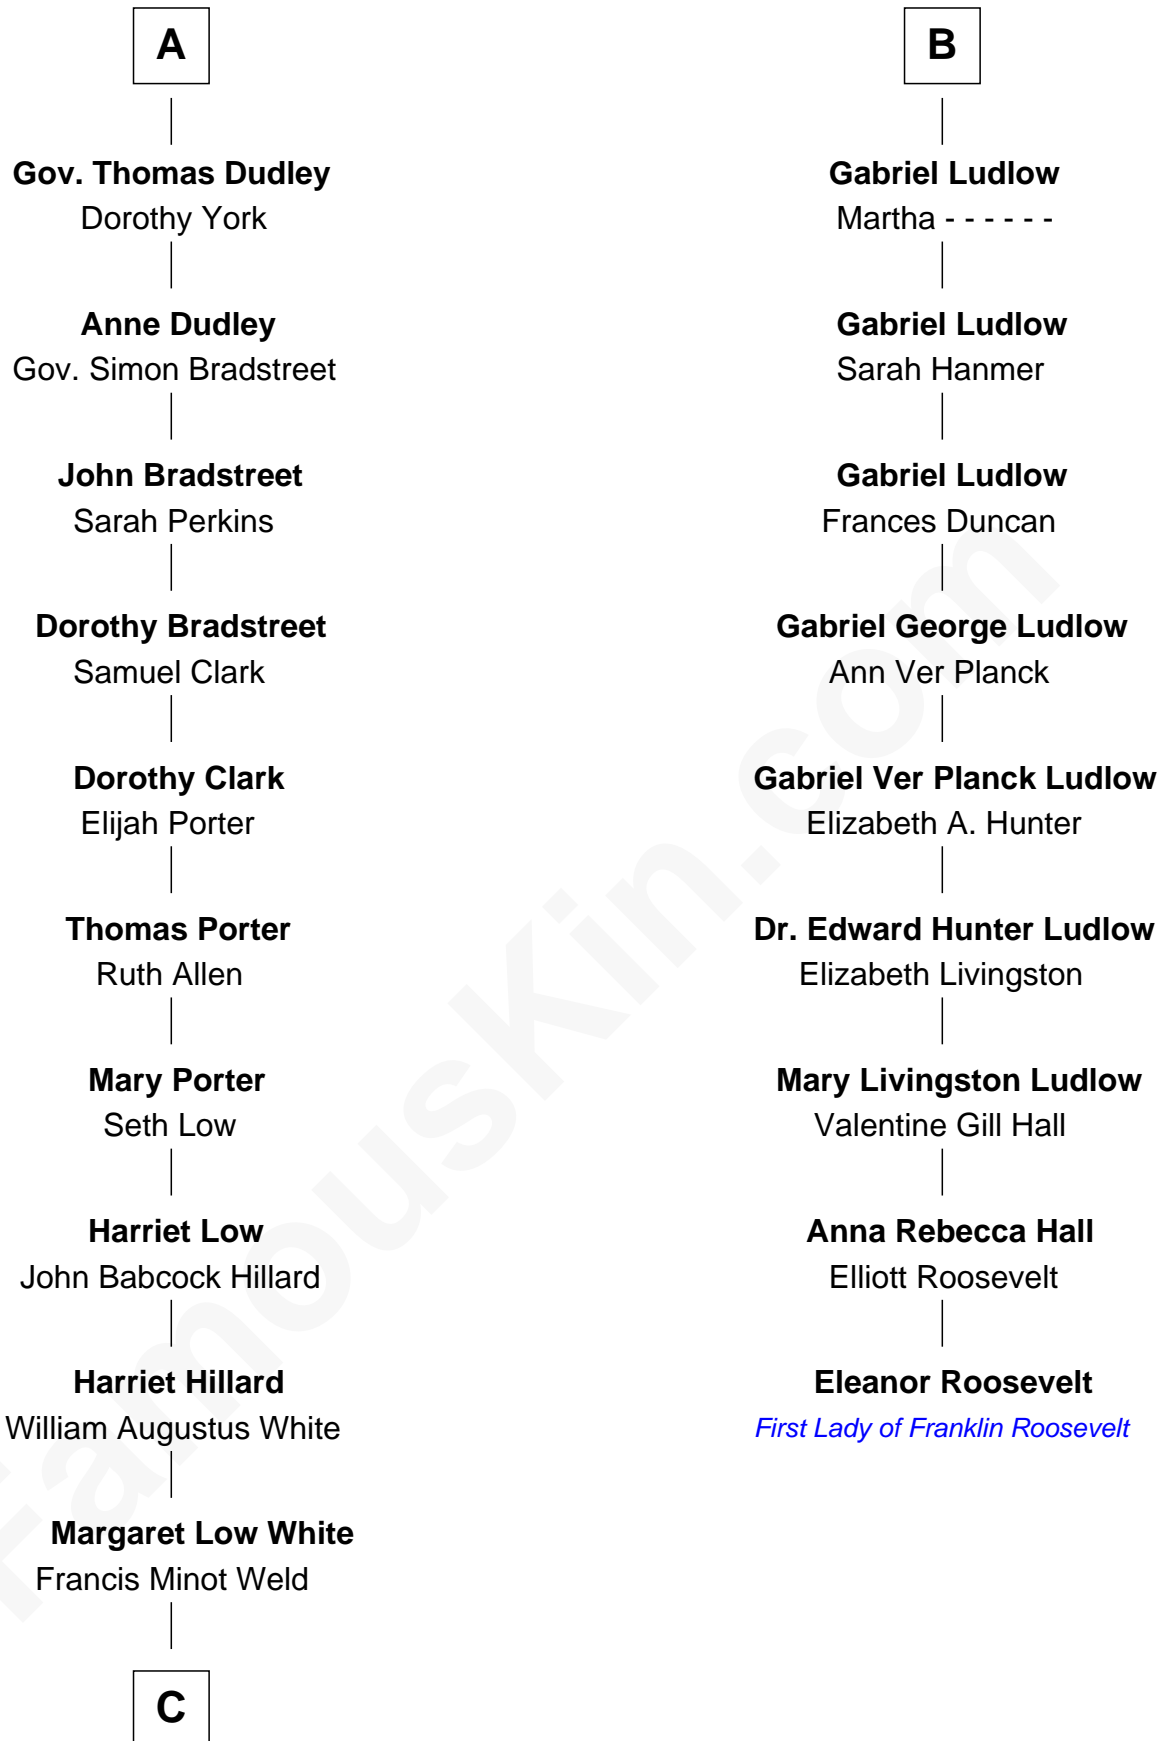

FamousKin.com

Relationship Chart of

Bill Weld

68th Governor of Massachusetts

15th cousin 3 times removed of

Eleanor Roosevelt

First Lady of President Franklin D. Roosevelt

Sir Walter Blount

Cecily Willoughby

Sir John Sutton

Cecily Grey

Sir Henry Dudley

----- Ashton

Probable

Roger Dudley

Susanna Thorne

Sir Andrews de Windsor

Edith Windsor

George Ludlow

Thomas Ludlow

Jane Pyle

Thomas Ludlow

Jane Bennett

B

C

|

David Weld

Mary Blake Nichols

|

Bill Weld

68th Governor of Massachusetts

FamousKin.com