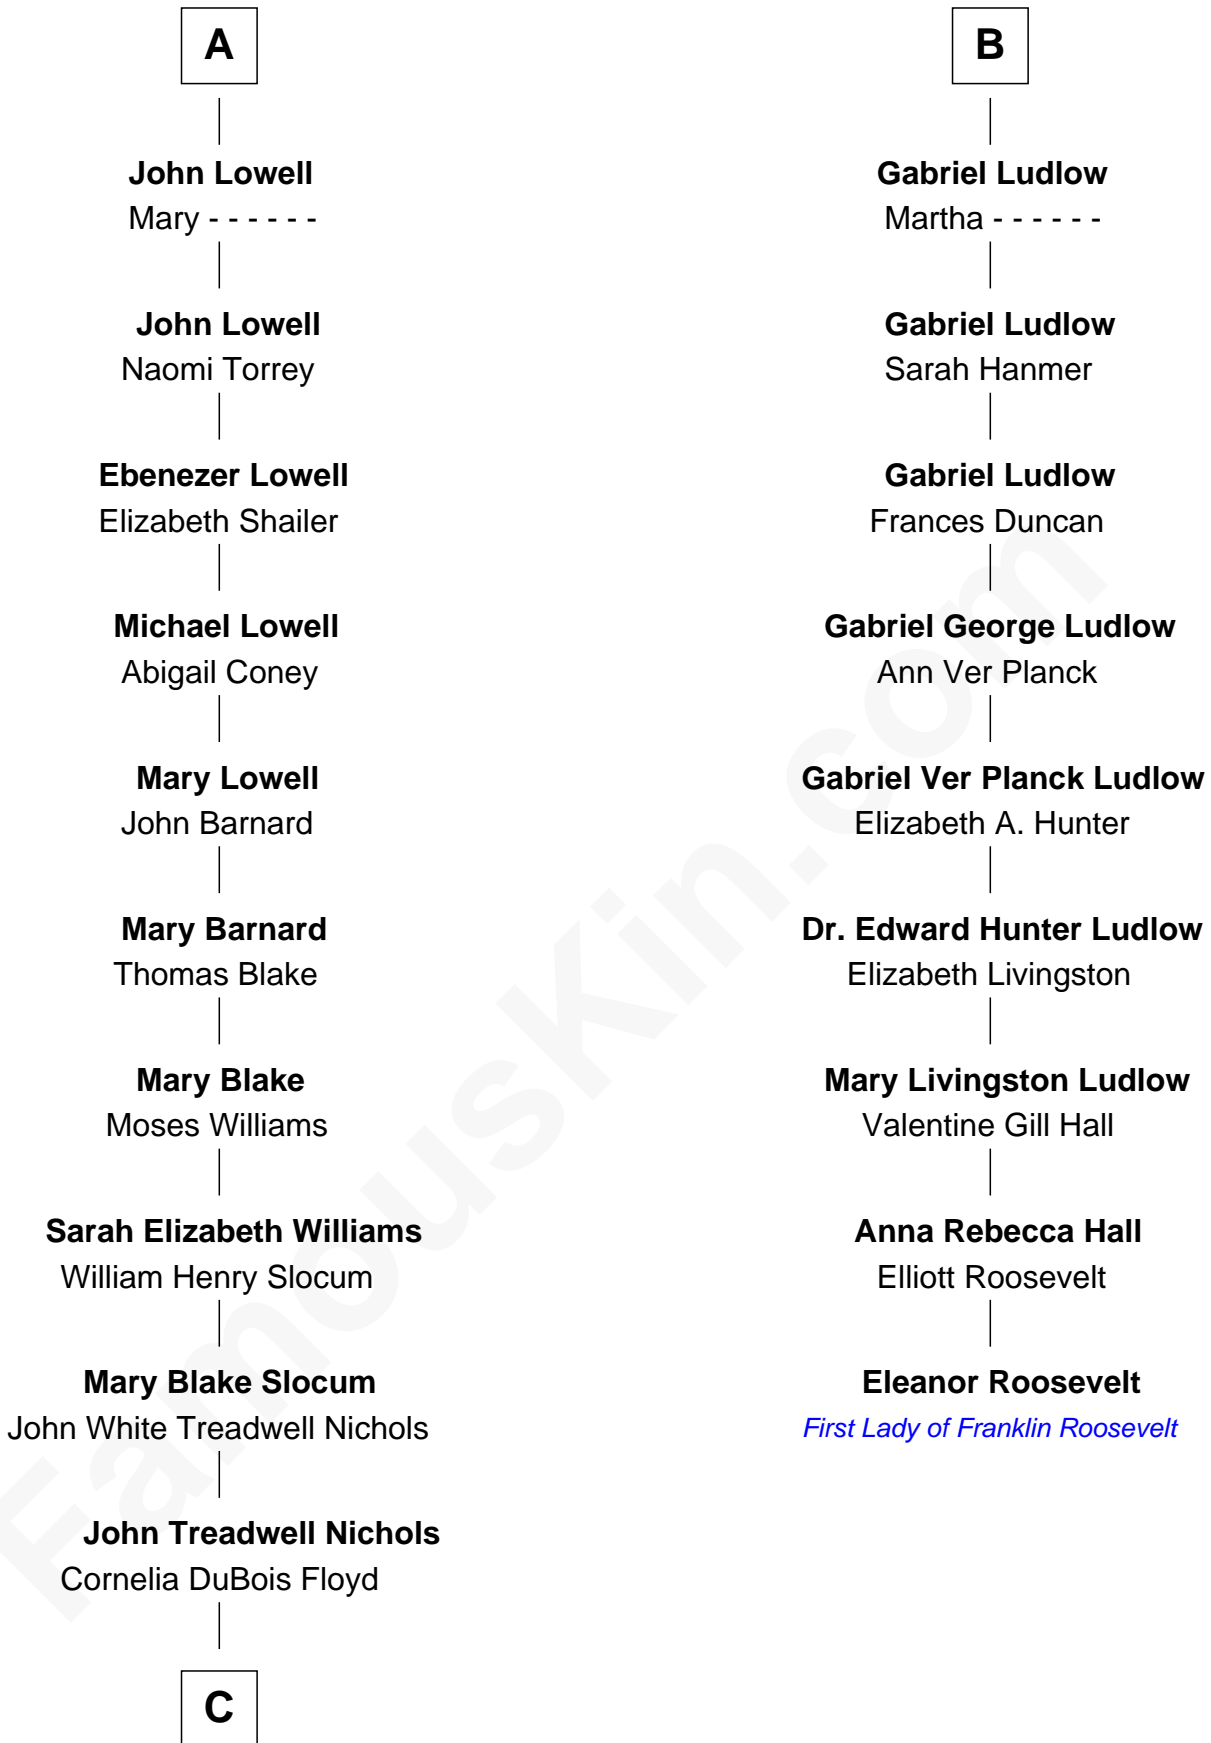

FamousKin.com

Relationship Chart of

Bill Weld

68th Governor of Massachusetts

15th cousin 3 times removed of

Eleanor Roosevelt

First Lady of President Franklin D. Roosevelt

C

—
Mary Blake Nichols

—
David Weld

—
Bill Weld

68th Governor of Massachusetts

FamousKin.com