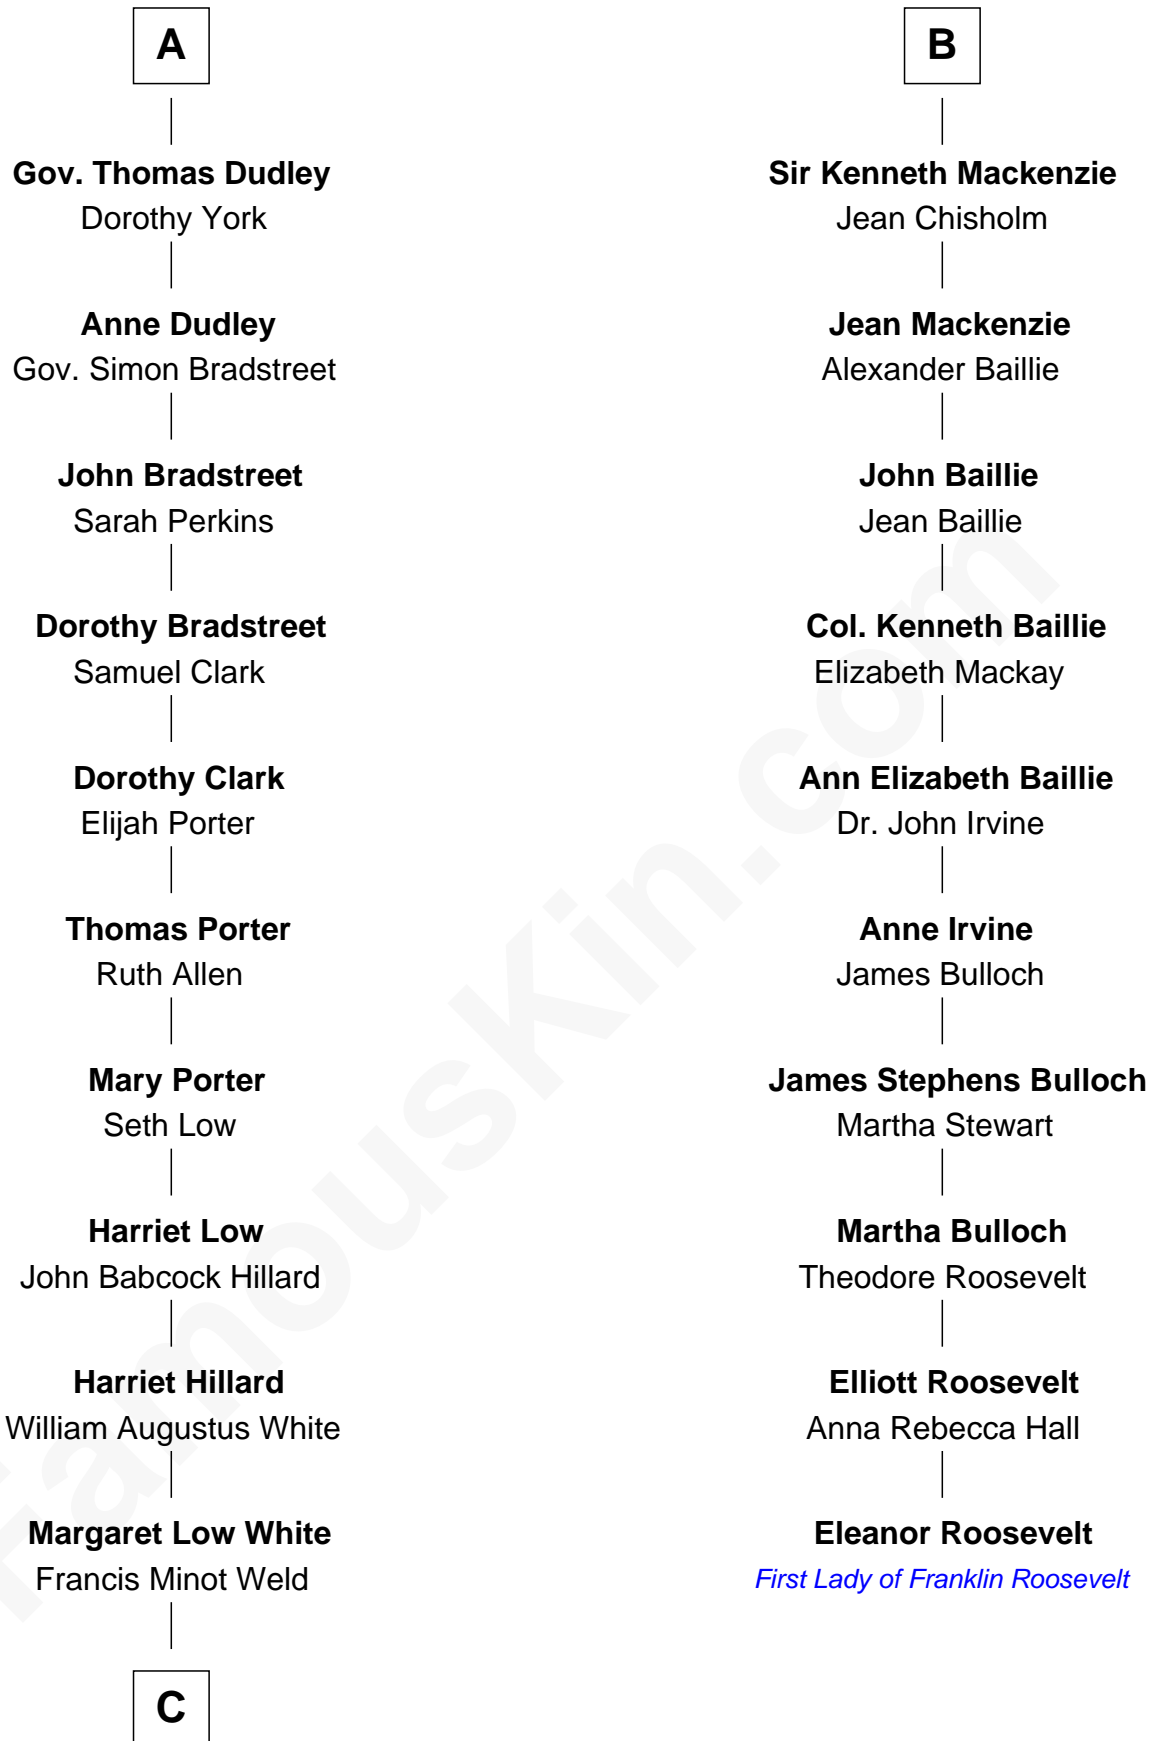

## Relationship Chart of

### Bill Weld

68th Governor of Massachusetts

16th cousin 2 times removed of

### Eleanor Roosevelt

First Lady of President Franklin D. Roosevelt

**C**

**David Weld**

Mary Blake Nichols

**Bill Weld**

*68th Governor of Massachusetts*

FamousKin.com