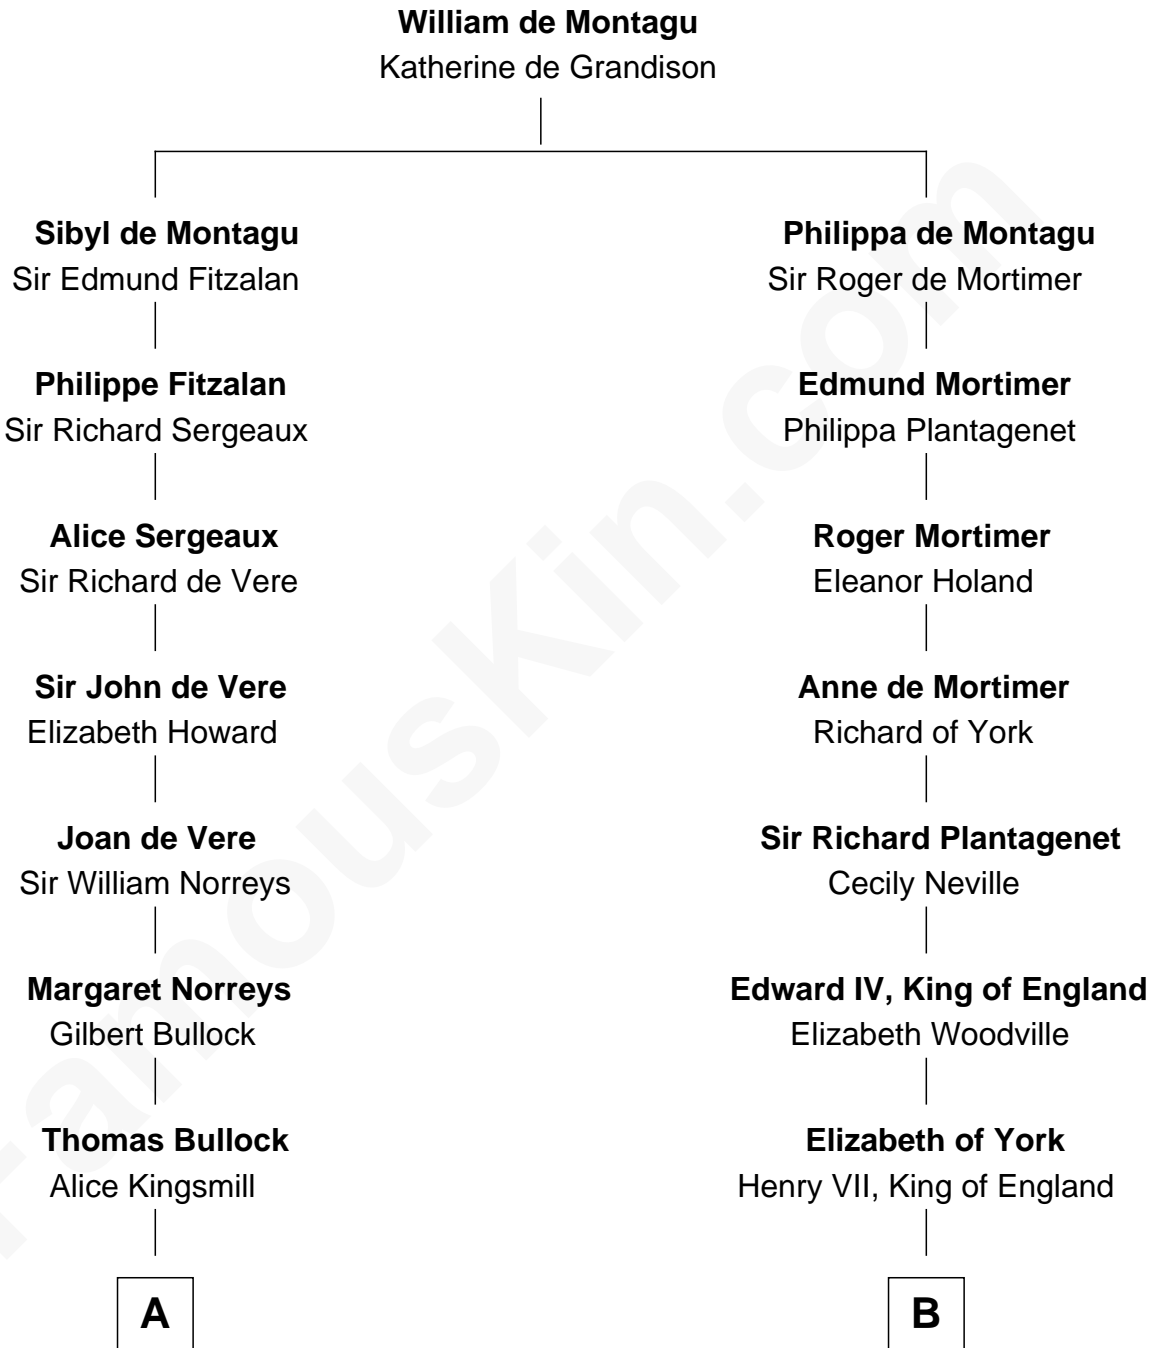

FamousKin.com

Relationship Chart of

Bill Weld

68th Governor of Massachusetts

19th cousin 2 times removed of

Eleanor Roosevelt

First Lady of President Franklin D. Roosevelt

C

Francis Minot Weld
Margaret Low White

David Weld
Mary Blake Nichols

Bill Weld
68th Governor of Massachusetts

D

Gabriel Ver Planck Ludlow
Elizabeth A. Hunter

Dr. Edward Hunter Ludlow
Elizabeth Livingston

Mary Livingston Ludlow
Valentine Gill Hall

Anna Rebecca Hall
Elliott Roosevelt

Eleanor Roosevelt
First Lady of Franklin Roosevelt