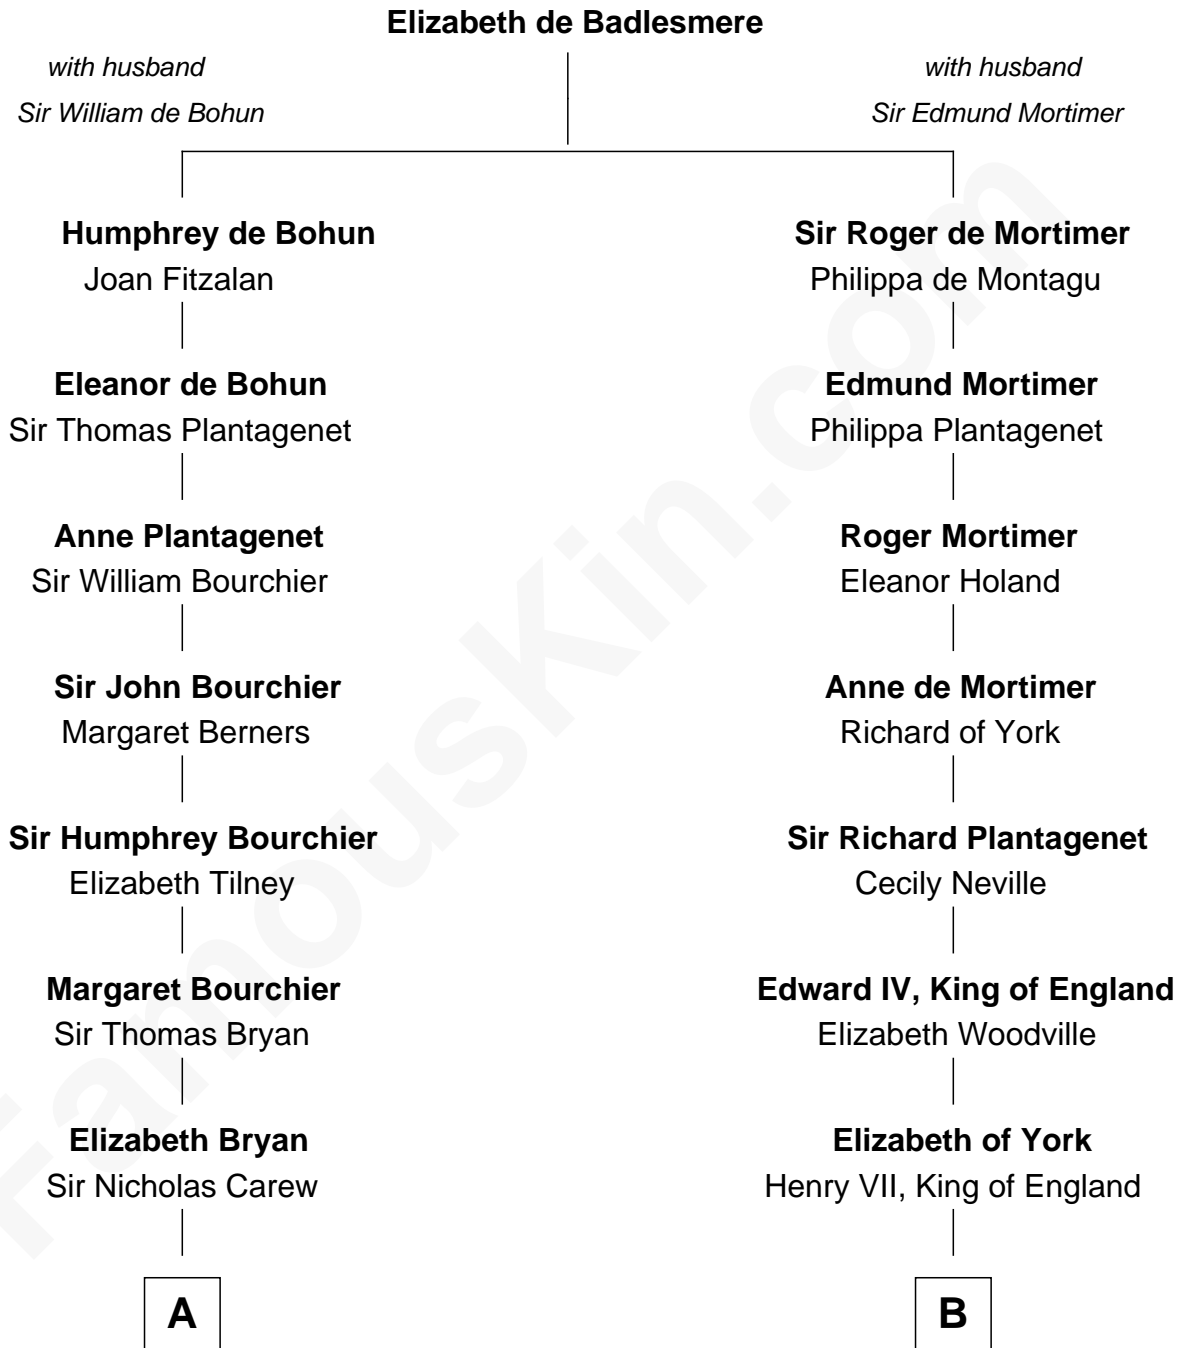

FamousKin.com

Relationship Chart of

Bill Weld

68th Governor of Massachusetts

20th cousin 1 time removed of

Eleanor Roosevelt

First Lady of President Franklin D. Roosevelt

C

Fanny Elizabeth Bartholomew

Dr. Francis Minot Weld

Francis Minot Weld

Margaret Low White

David Weld

Mary Blake Nichols

Bill Weld

68th Governor of Massachusetts