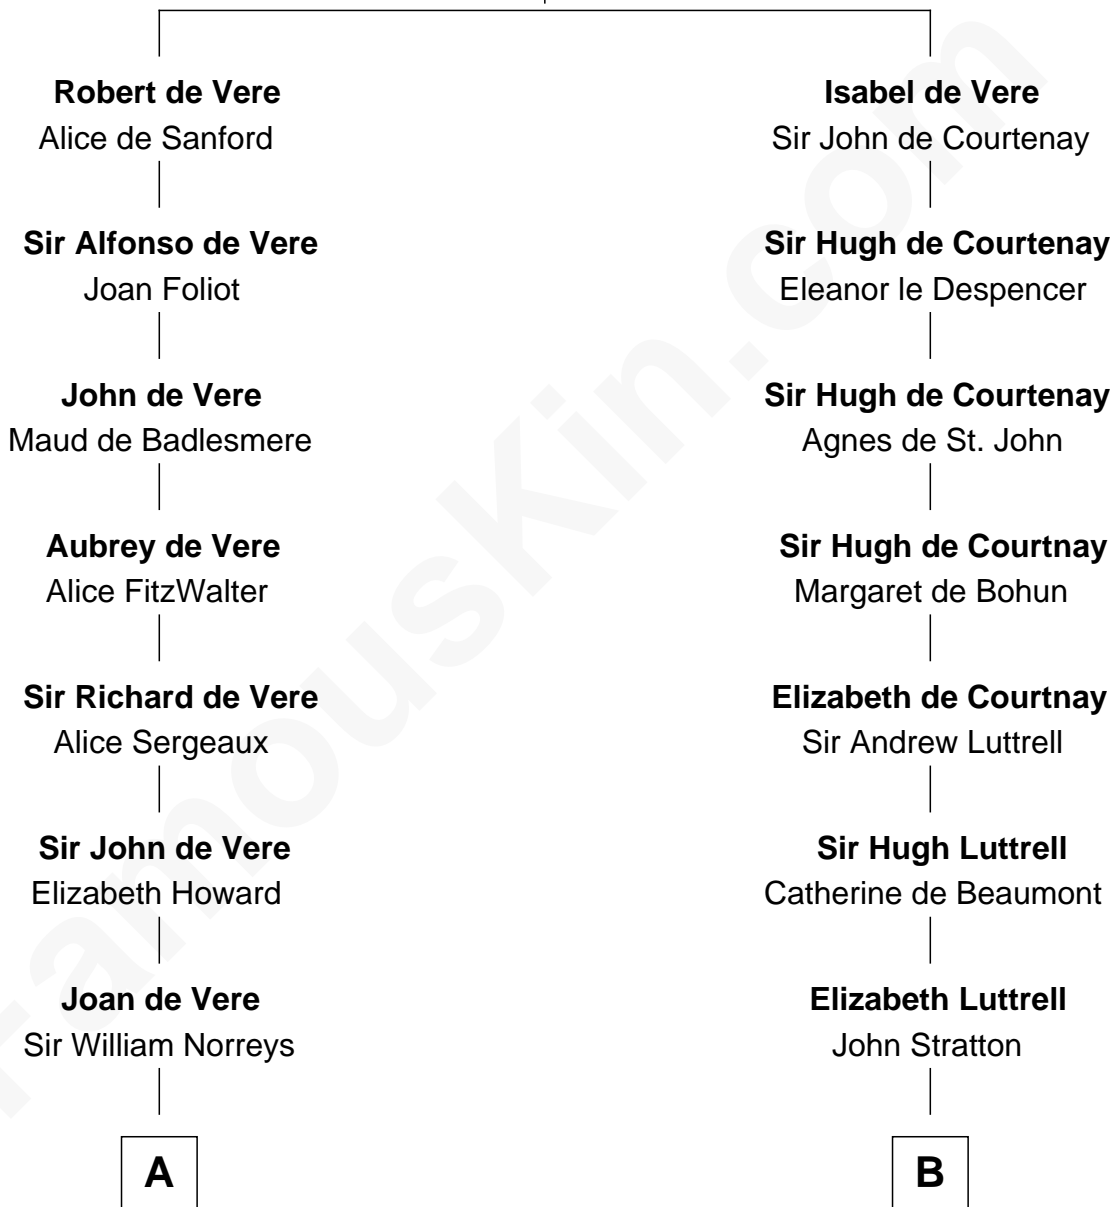

FamousKin.com Relationship Chart of

Bill Weld

68th Governor of Massachusetts

21st cousin of

Eleanor Roosevelt

First Lady of President Franklin D. Roosevelt

Hugh de Vere
Hawise de Quincy

C

Sarah Sumner
Thomas Swan Weld

Dr. Francis Minot Weld
Fanny Elizabeth Bartholomew

Francis Minot Weld
Margaret Low White

David Weld
Mary Blake Nichols

Bill Weld
68th Governor of Massachusetts

D

Gabriel Ver Planck Ludlow
Elizabeth A. Hunter

Dr. Edward Hunter Ludlow
Elizabeth Livingston

Mary Livingston Ludlow
Valentine Gill Hall

Anna Rebecca Hall
Elliott Roosevelt

Eleanor Roosevelt
First Lady of Franklin Roosevelt