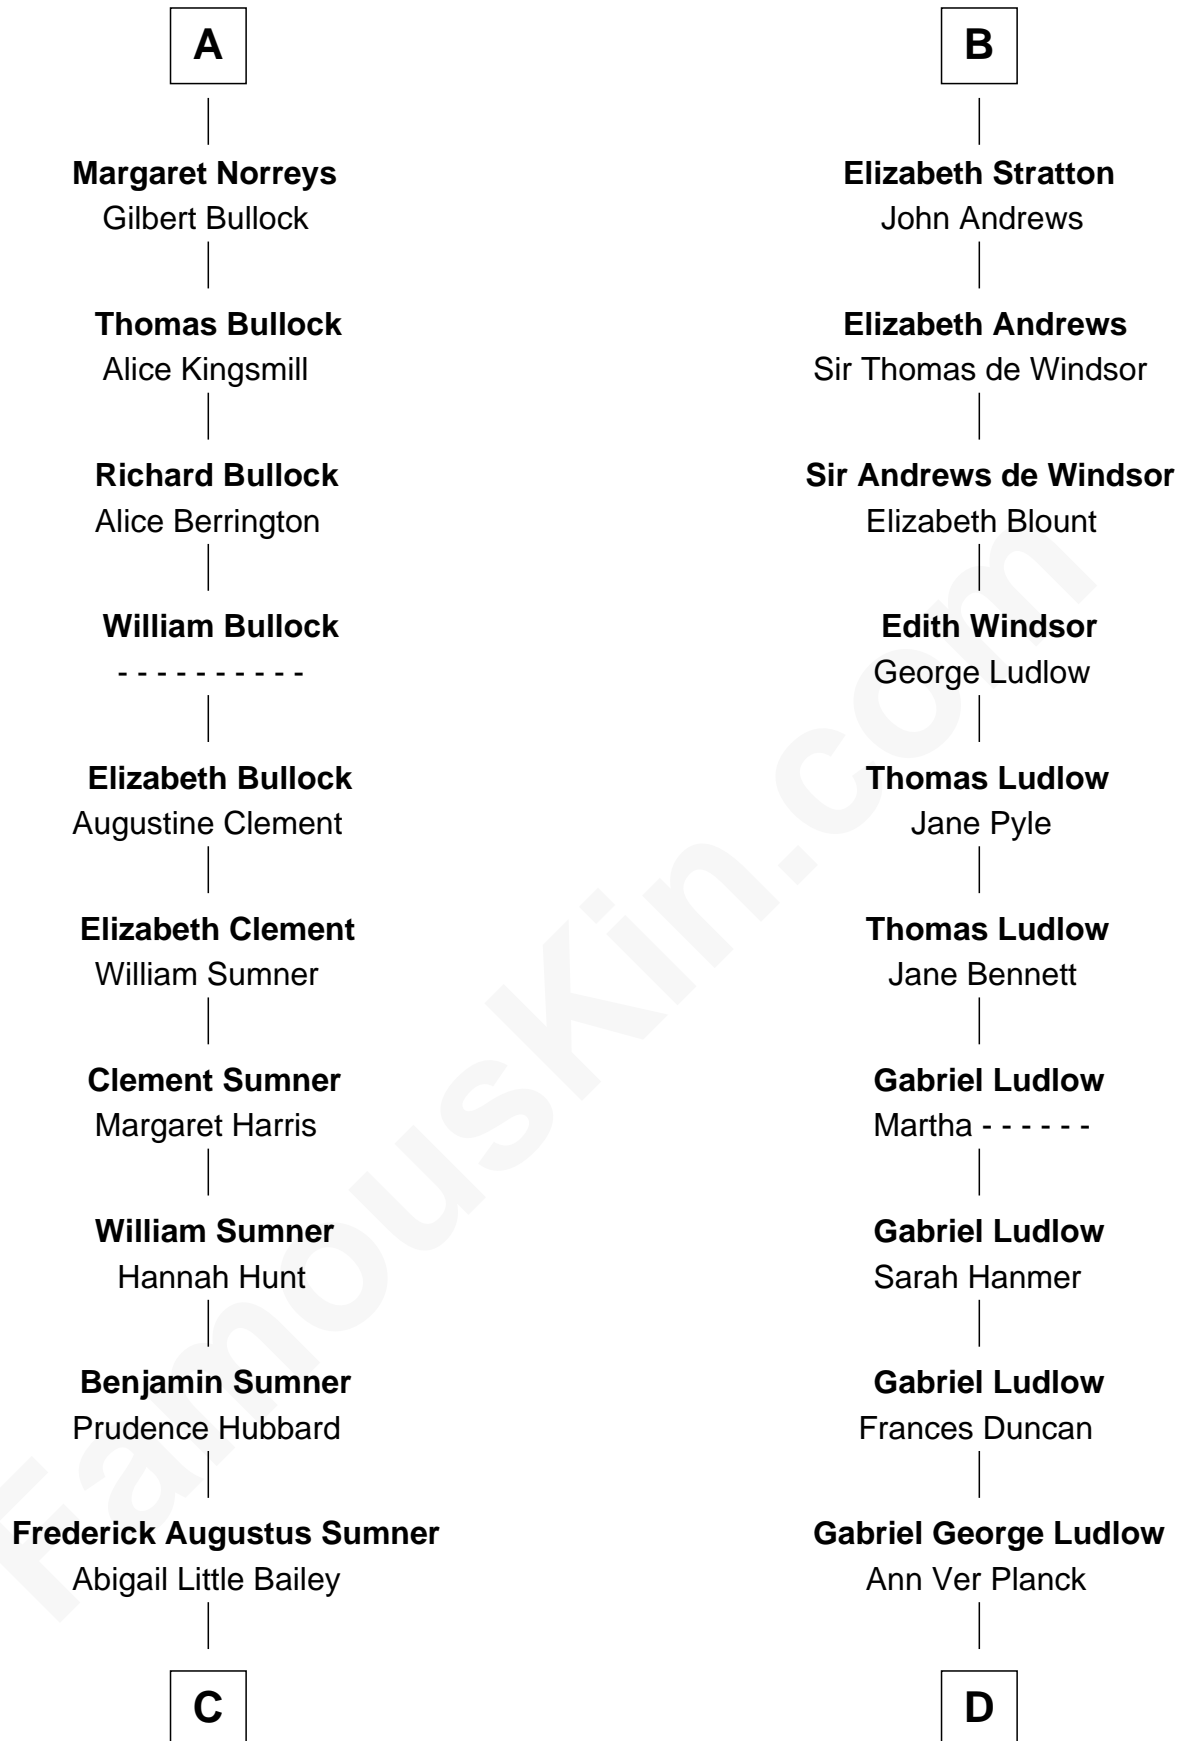

FamousKin.com Relationship Chart of

Bill Weld

68th Governor of Massachusetts

21st cousin of

Eleanor Roosevelt

First Lady of President Franklin D. Roosevelt

Hugh de Vere
Hawise de Quincy

C

Sarah Sumner
Thomas Swan Weld

Dr. Francis Minot Weld
Fanny Elizabeth Bartholomew

Francis Minot Weld
Margaret Low White

David Weld
Mary Blake Nichols

Bill Weld
68th Governor of Massachusetts

D

Gabriel Ver Planck Ludlow
Elizabeth A. Hunter

Dr. Edward Hunter Ludlow
Elizabeth Livingston

Mary Livingston Ludlow
Valentine Gill Hall

Anna Rebecca Hall
Elliott Roosevelt

Eleanor Roosevelt
First Lady of Franklin Roosevelt