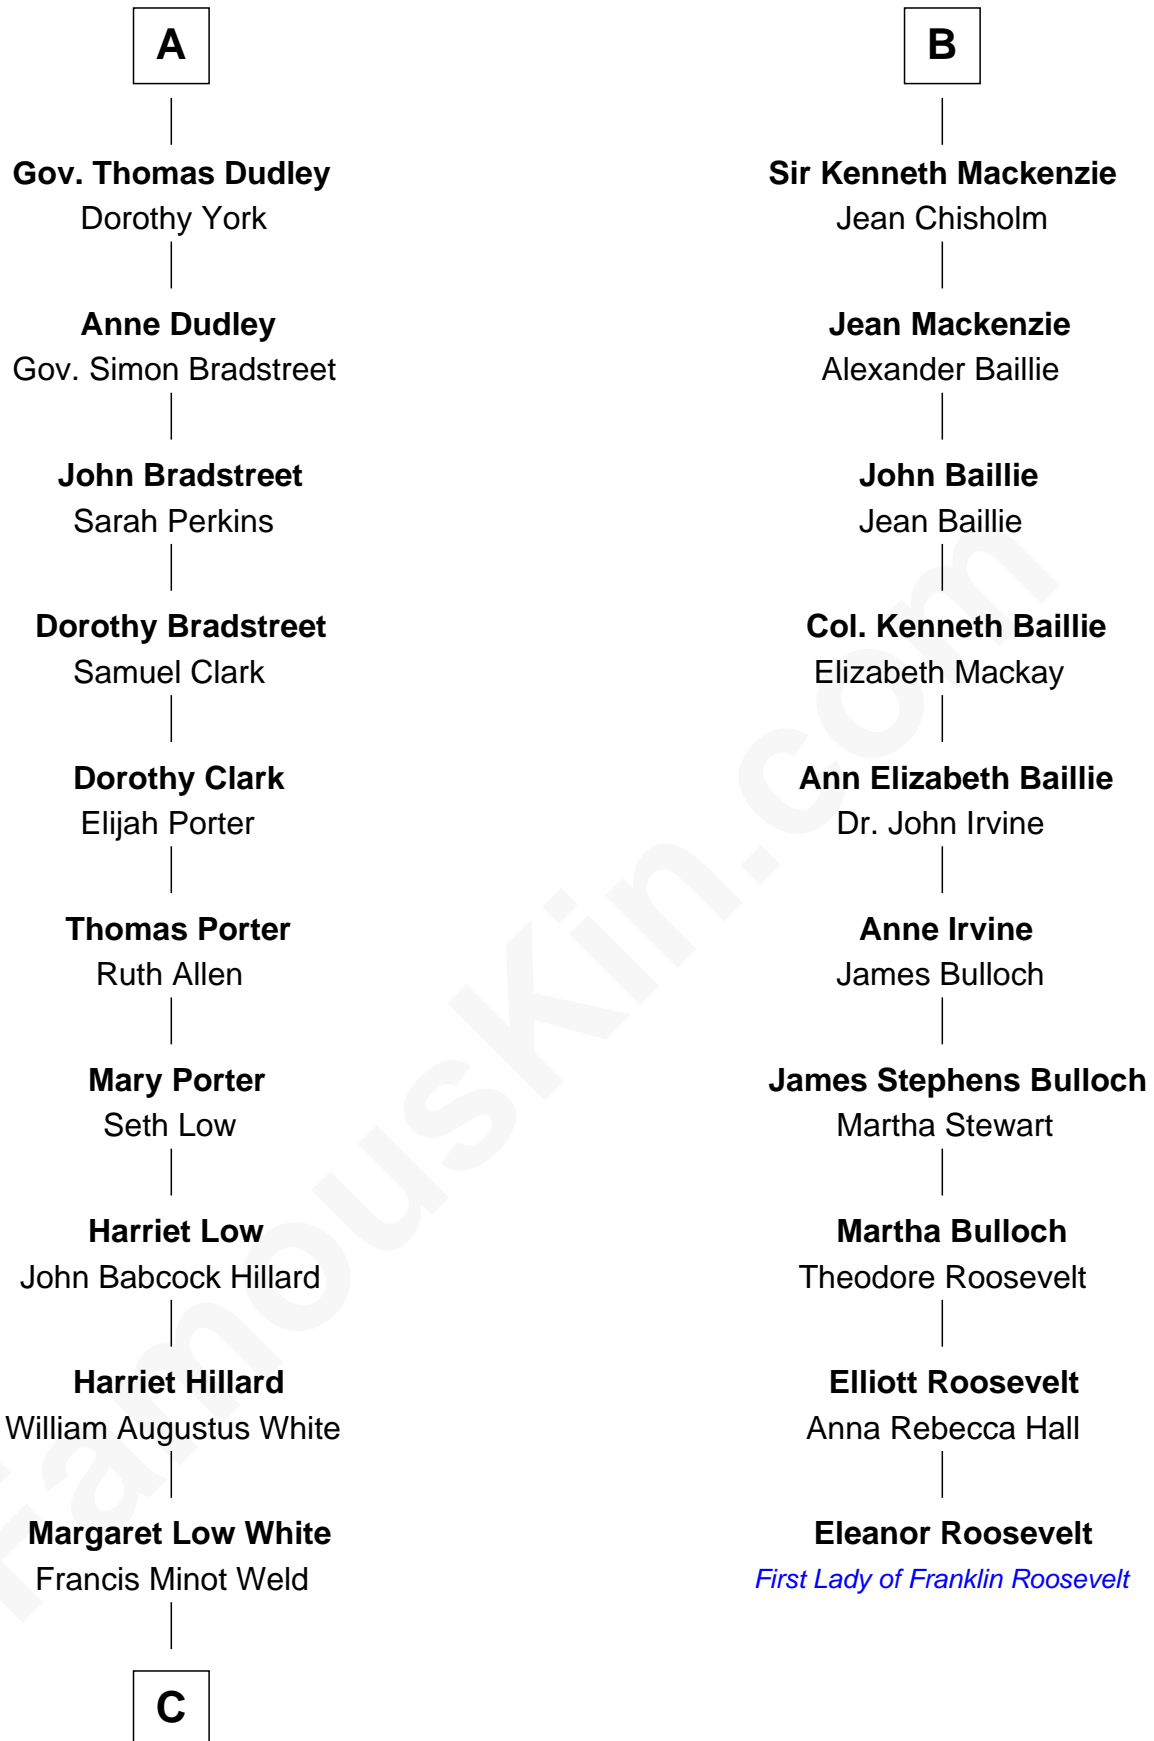

FamousKin.com

Relationship Chart of

Bill Weld

68th Governor of Massachusetts

16th cousin 2 times removed of

Eleanor Roosevelt

First Lady of President Franklin D. Roosevelt

Sir Thomas de Holand

Alice Fitzalan

C

—
David Weld

Mary Blake Nichols

—
Bill Weld

68th Governor of Massachusetts

FamousKin.com