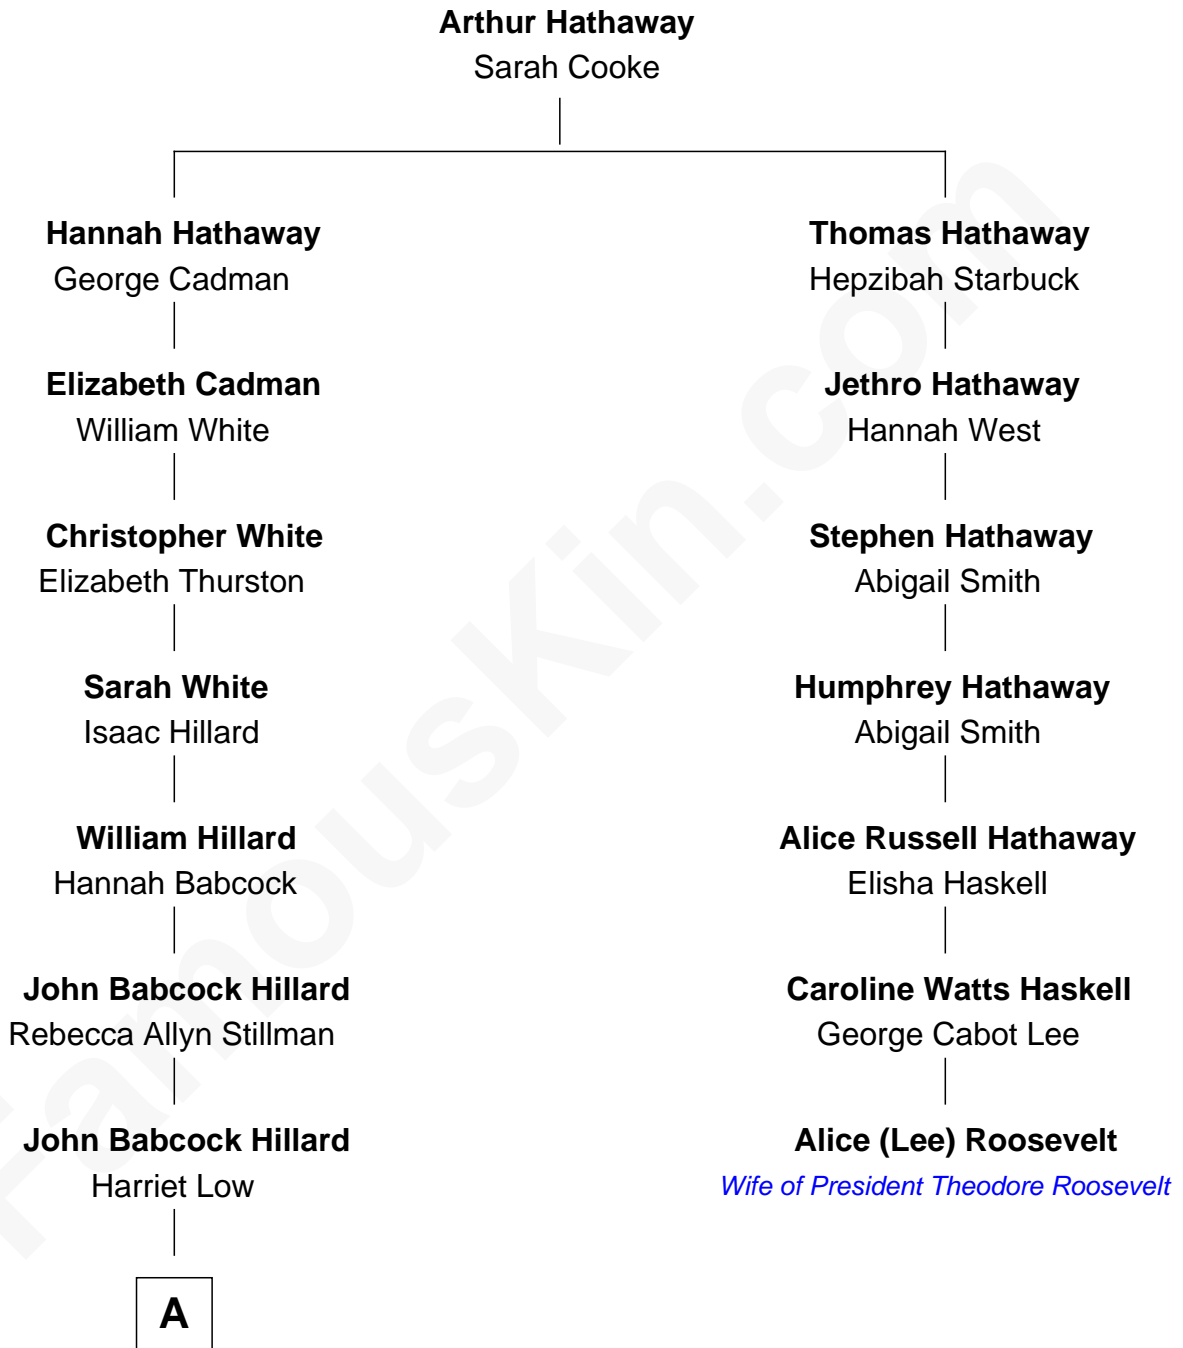

FamousKin.com

Relationship Chart of

Bill Weld

68th Governor of Massachusetts

6th cousin 4 times removed of

Alice (Lee) Roosevelt

First Wife of President Theodore Roosevelt

A

—
Harriet Hillard
William Augustus White

—
Margaret Low White
Francis Minot Weld

—
David Weld
Mary Blake Nichols

—
Bill Weld
68th Governor of Massachusetts