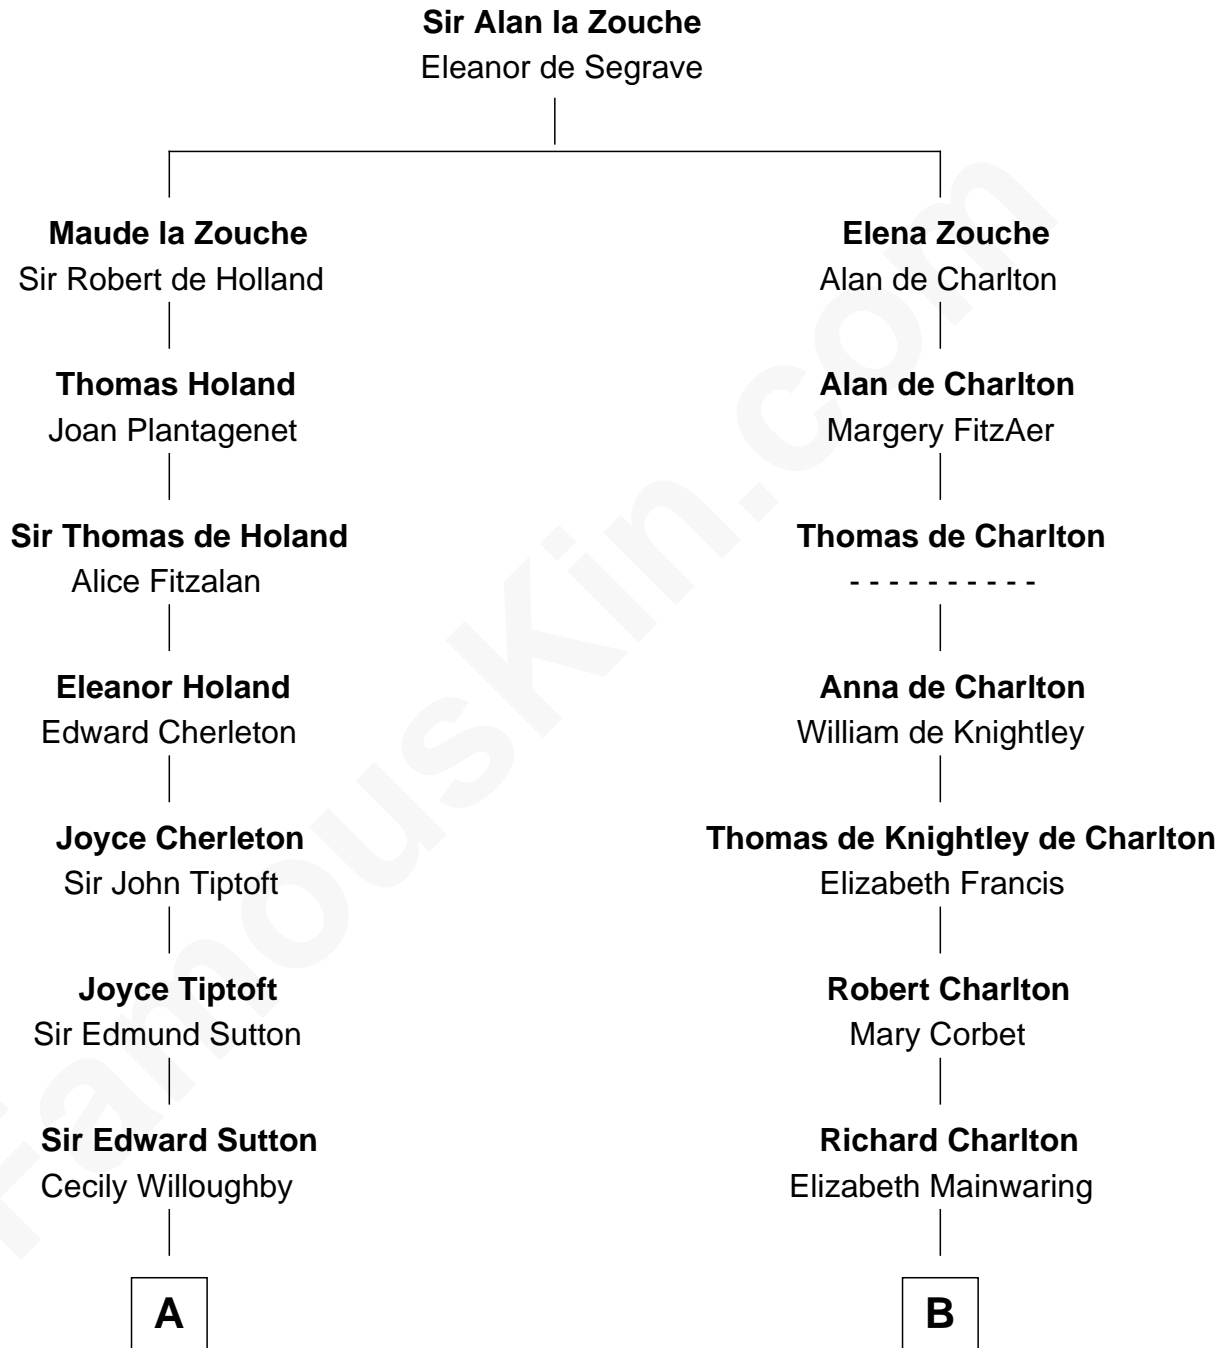

Alice (Lee) Roosevelt

First Wife of President Theodore Roosevelt