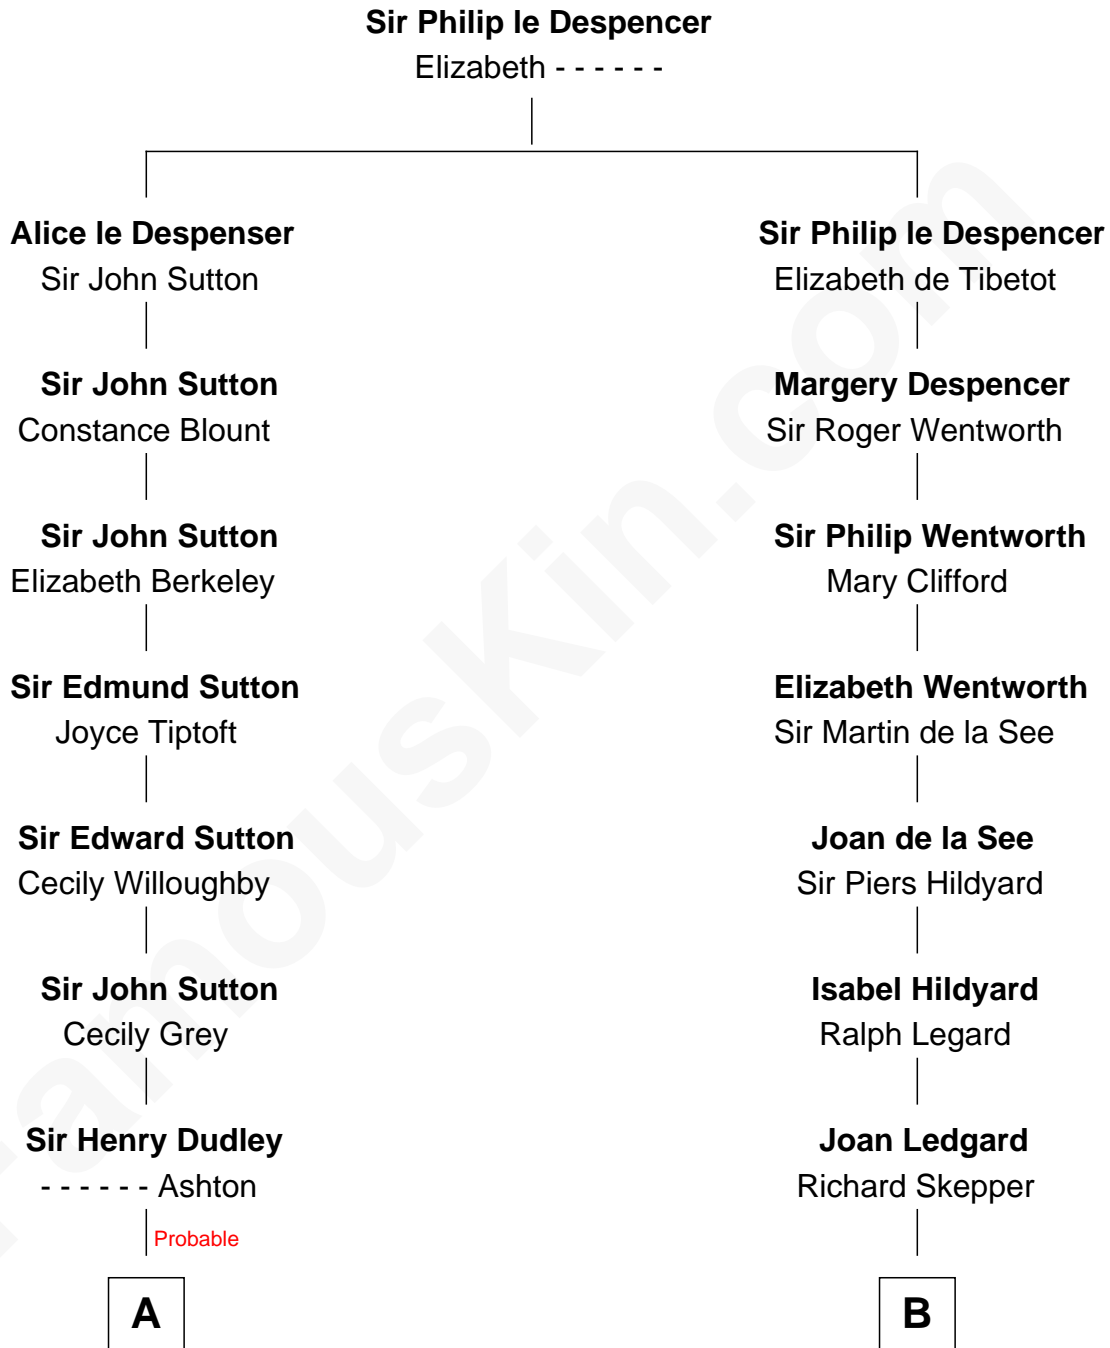

FamousKin.com

Relationship Chart of

Bill Weld

68th Governor of Massachusetts

18th cousin 1 time removed of

Alice (Lee) Roosevelt

First Wife of President Theodore Roosevelt