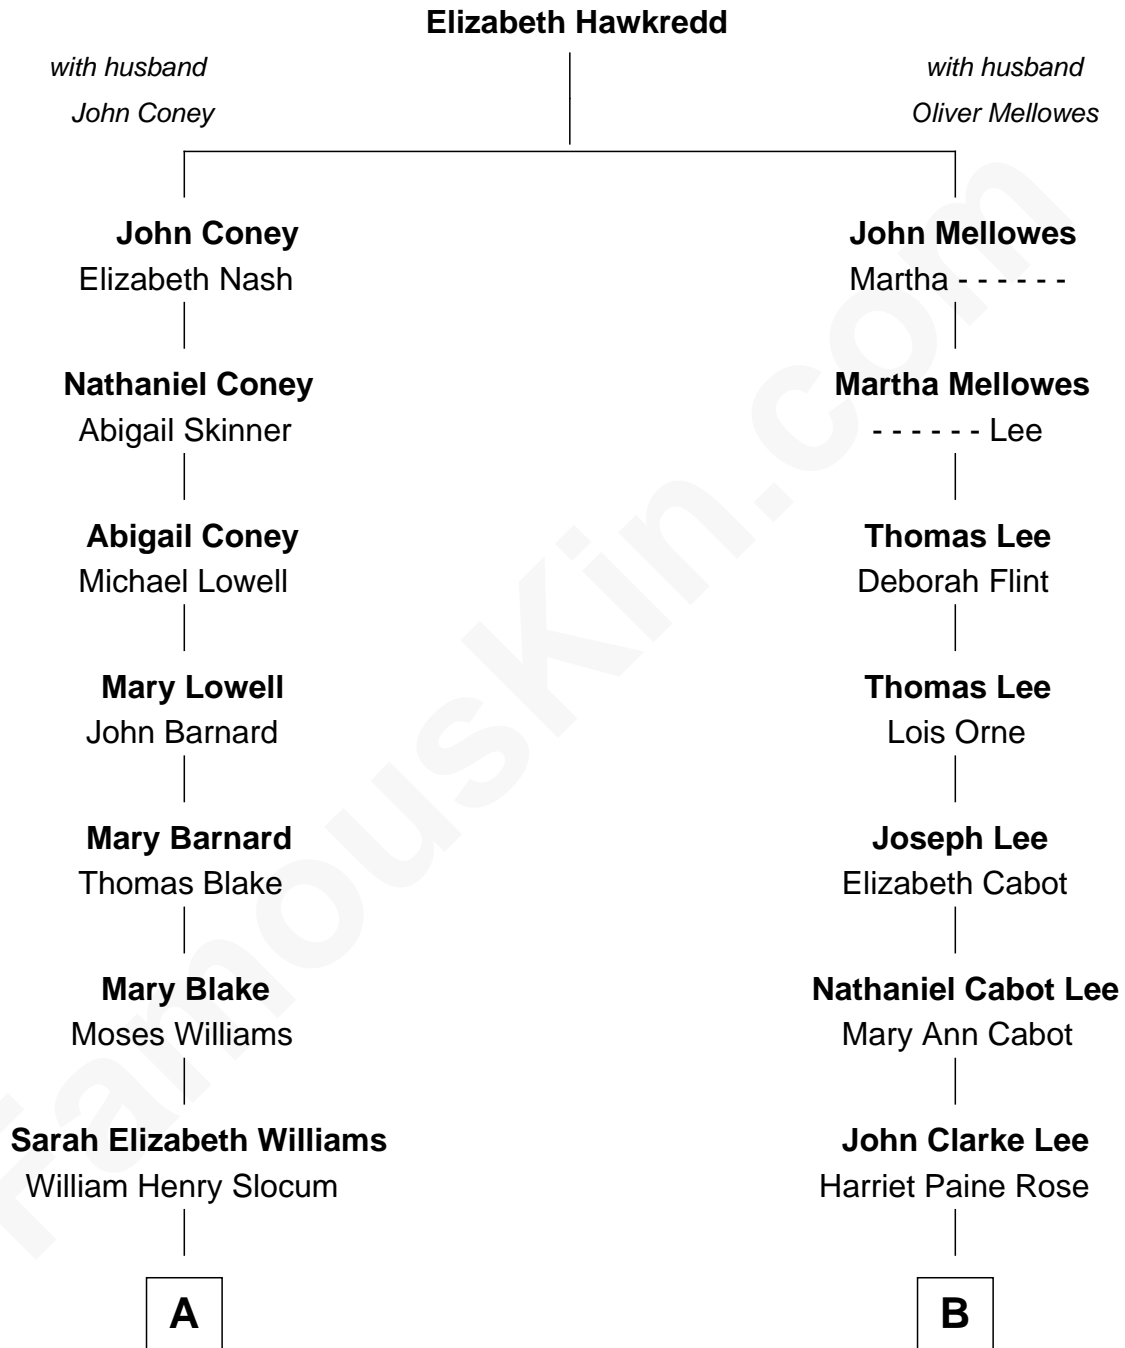

FamousKin.com

Relationship Chart of

Bill Weld

68th Governor of Massachusetts

8th cousin 2 times removed of

Alice (Lee) Roosevelt

First Wife of President Theodore Roosevelt

FamousKin.com