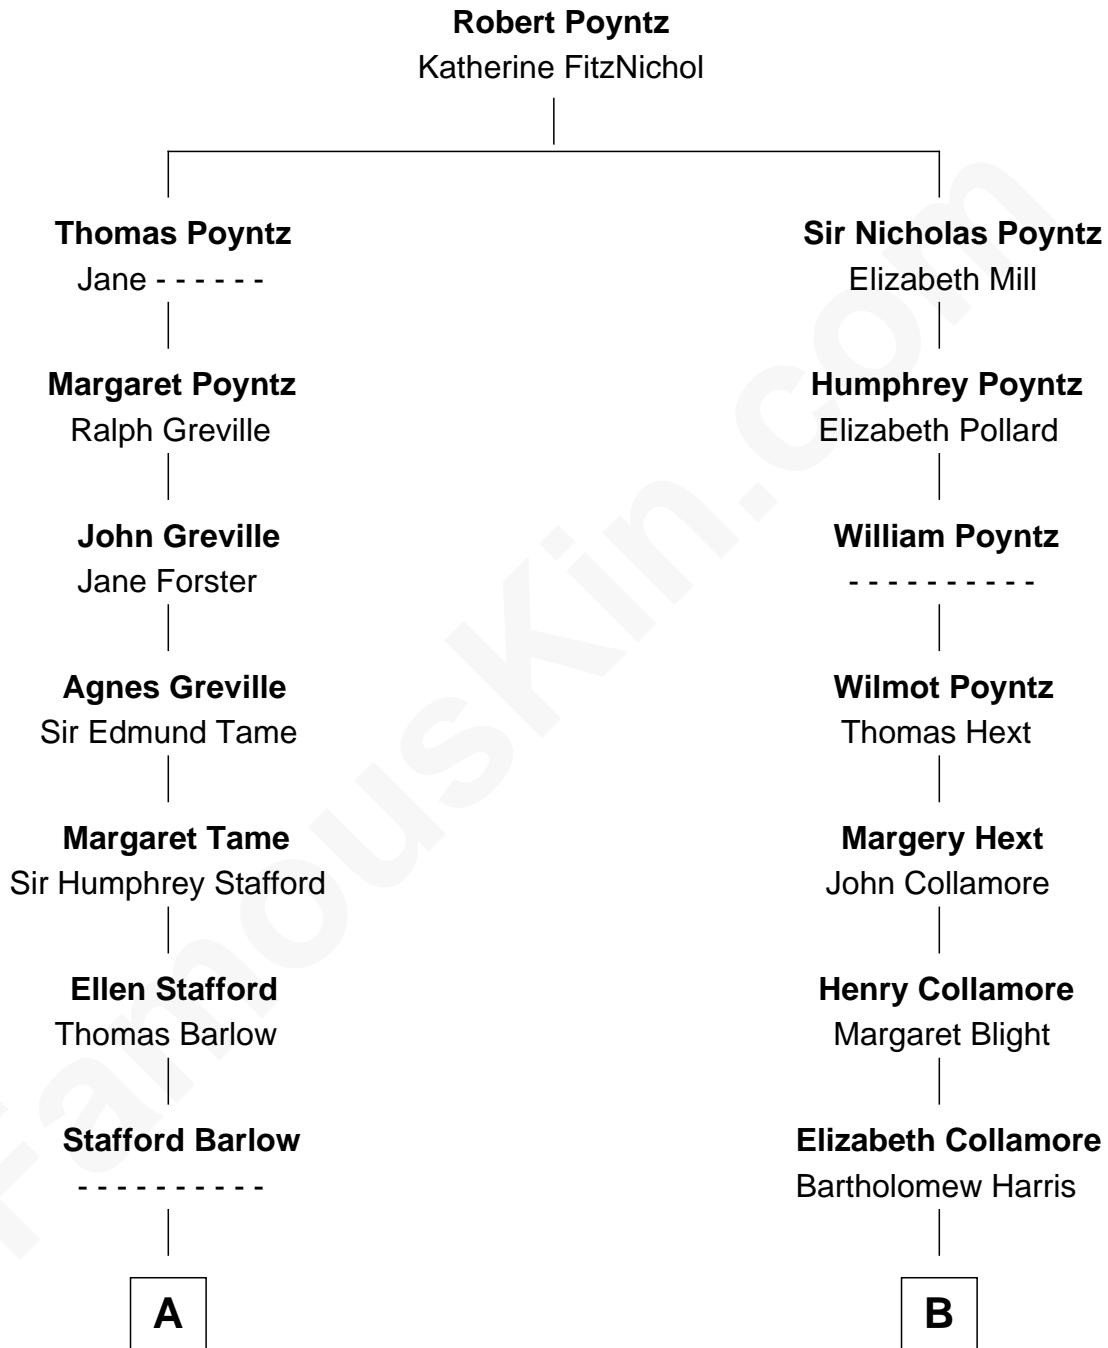

FamousKin.com

Relationship Chart of

Bill Weld

68th Governor of Massachusetts

15th cousin 4 times removed of

Edith (Carow) Roosevelt

First Lady of President Theodore Roosevelt

C

—
Margaret Low White

Francis Minot Weld

—
David Weld

Mary Blake Nichols

—
Bill Weld

68th Governor of Massachusetts

FamousKin.com