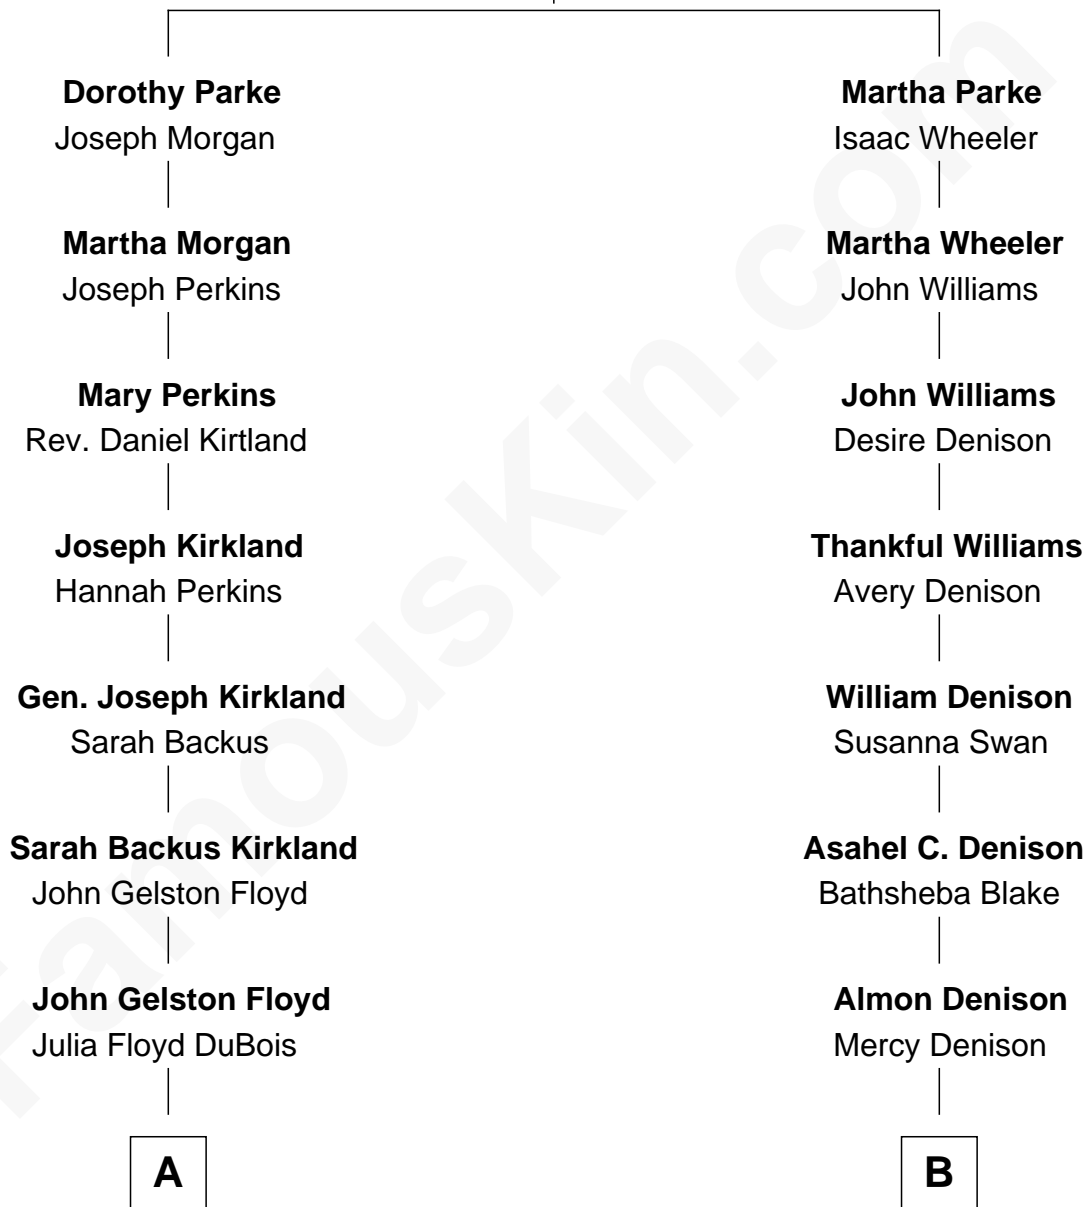

## Relationship Chart of

### Bill Weld

68th Governor of Massachusetts

9th cousin 2 times removed of

**James Taylor**  
Singer-Songwriter

**Thomas Parke**  
Dorothy Thompson

**A**

**Cornelia DuBois Floyd**  
John Treadwell Nichols

**Mary Blake Nichols**  
David Weld

**Bill Weld**  
*68th Governor of Massachusetts*

**B**

**John Clark Denison**  
Arabelle E. Warren

**Etta M. Denison**  
Henry Woodard

**Henry Herman Woodard**  
Ella Angelique Knox

**Gertrude Arline Woodard**  
Dr. Isaac Montrose Taylor

**James Taylor**  
*Singer-Songwriter*