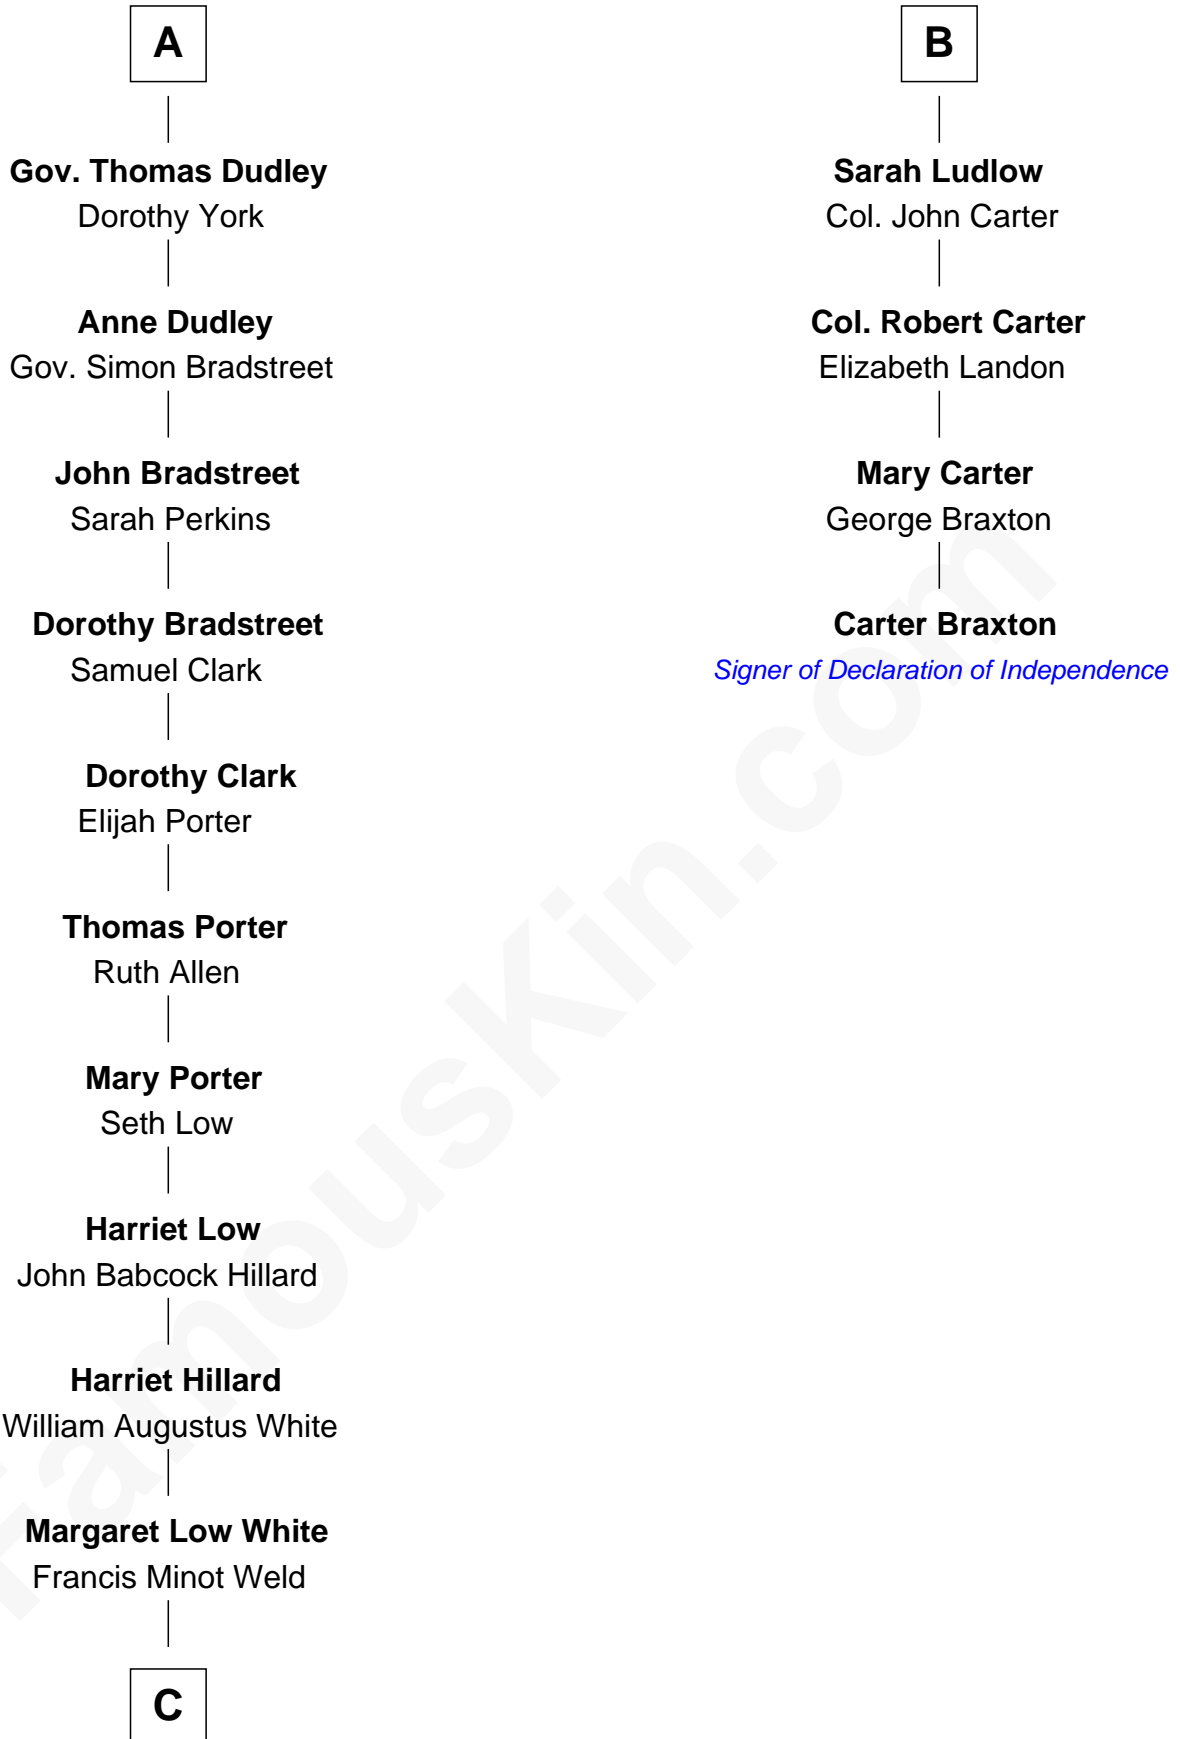

FamousKin.com

Relationship Chart of

Bill Weld

68th Governor of Massachusetts

10th cousin 8 times removed of

Carter Braxton

Signer of the Declaration of Independence

C

—
David Weld

Mary Blake Nichols

—
Bill Weld

68th Governor of Massachusetts

FamousKin.com