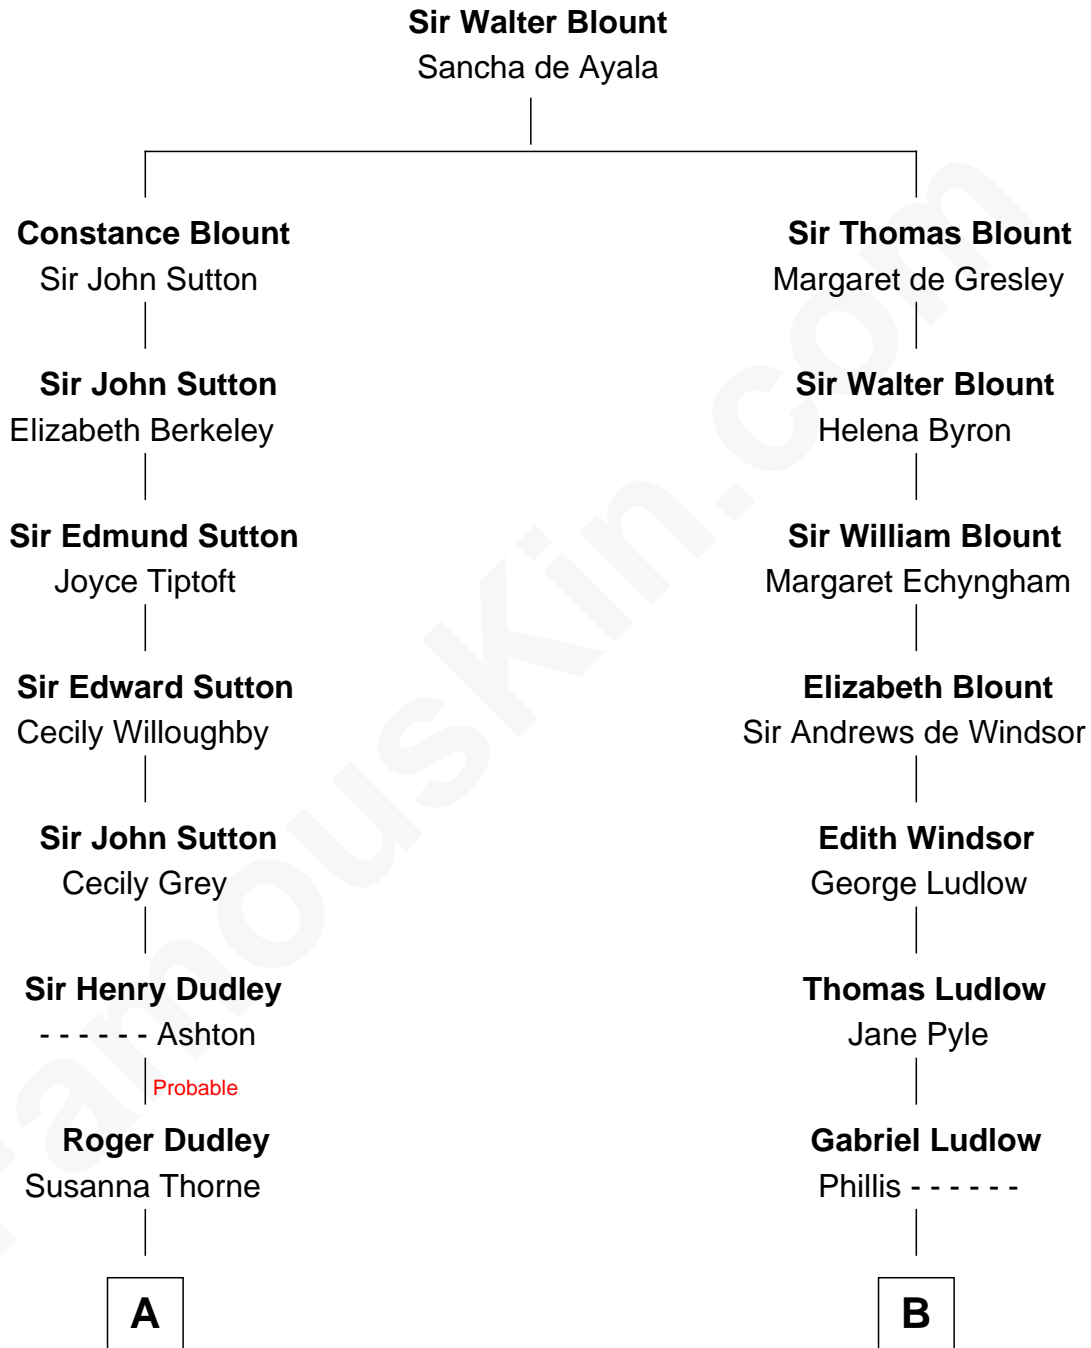

FamousKin.com

Relationship Chart of

Bill Weld

68th Governor of Massachusetts

10th cousin 8 times removed of

Carter Braxton

Signer of the Declaration of Independence

C

—
David Weld

Mary Blake Nichols

—
Bill Weld

68th Governor of Massachusetts

FamousKin.com