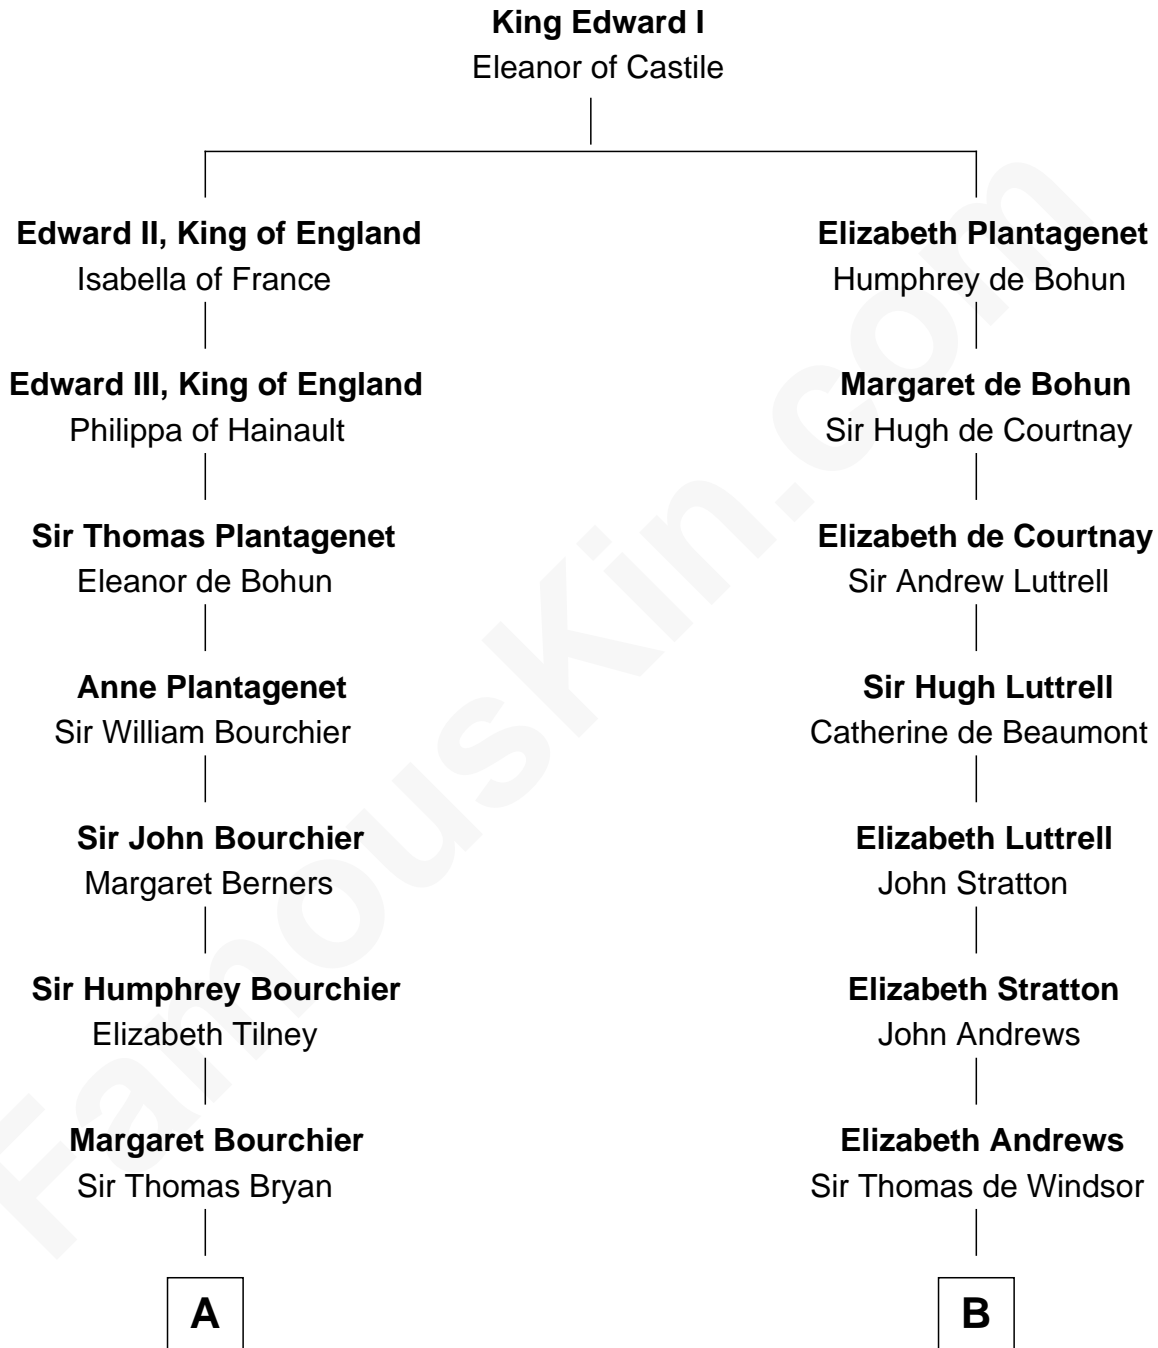

FamousKin.com

Relationship Chart of

Bill Weld

68th Governor of Massachusetts

14th cousin 7 times removed of

Carter Braxton

Signer of the Declaration of Independence

C

Fanny Griswold Fowler
George Medad Bartholomew

Fanny Elizabeth Bartholomew
Dr. Francis Minot Weld

Francis Minot Weld
Margaret Low White

David Weld
Mary Blake Nichols

Bill Weld
68th Governor of Massachusetts