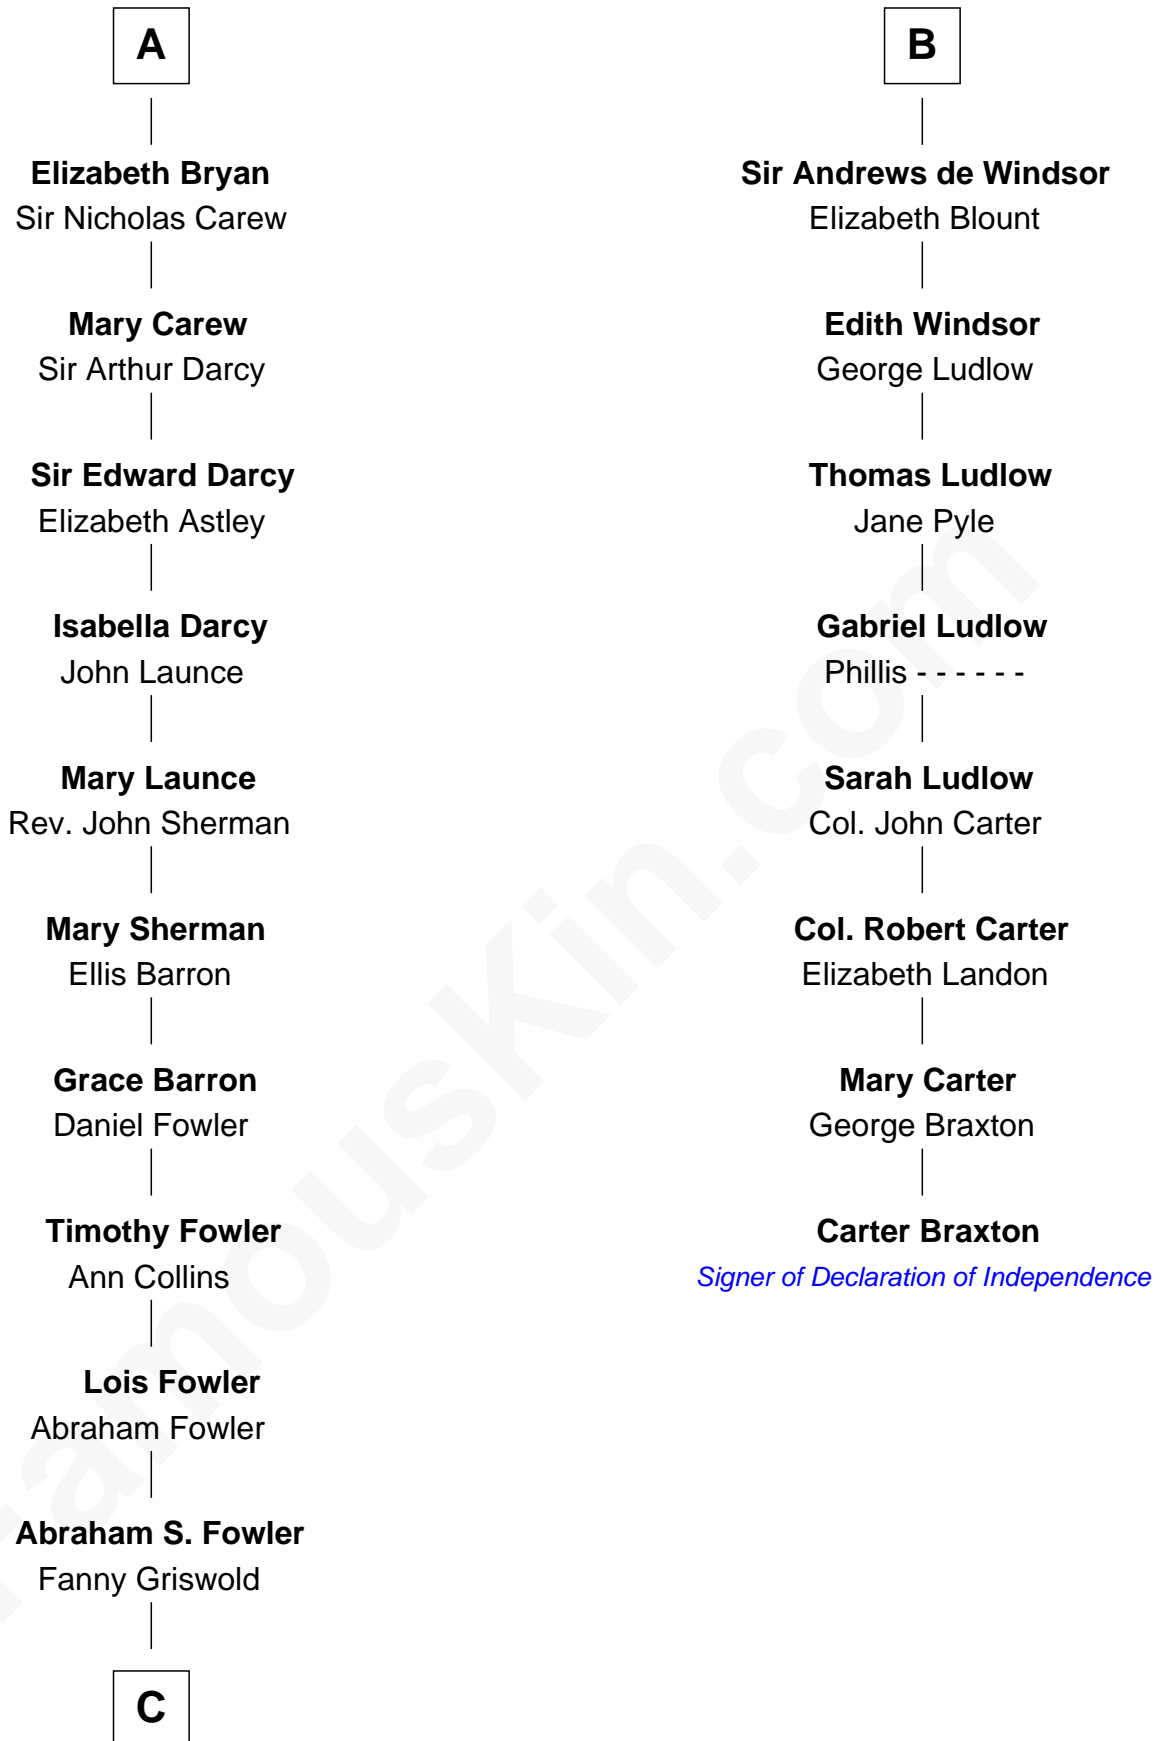

FamousKin.com

Relationship Chart of

Bill Weld

68th Governor of Massachusetts

14th cousin 7 times removed of

Carter Braxton

Signer of the Declaration of Independence

C

Fanny Griswold Fowler
George Medad Bartholomew

Fanny Elizabeth Bartholomew
Dr. Francis Minot Weld

Francis Minot Weld
Margaret Low White

David Weld
Mary Blake Nichols

Bill Weld
68th Governor of Massachusetts