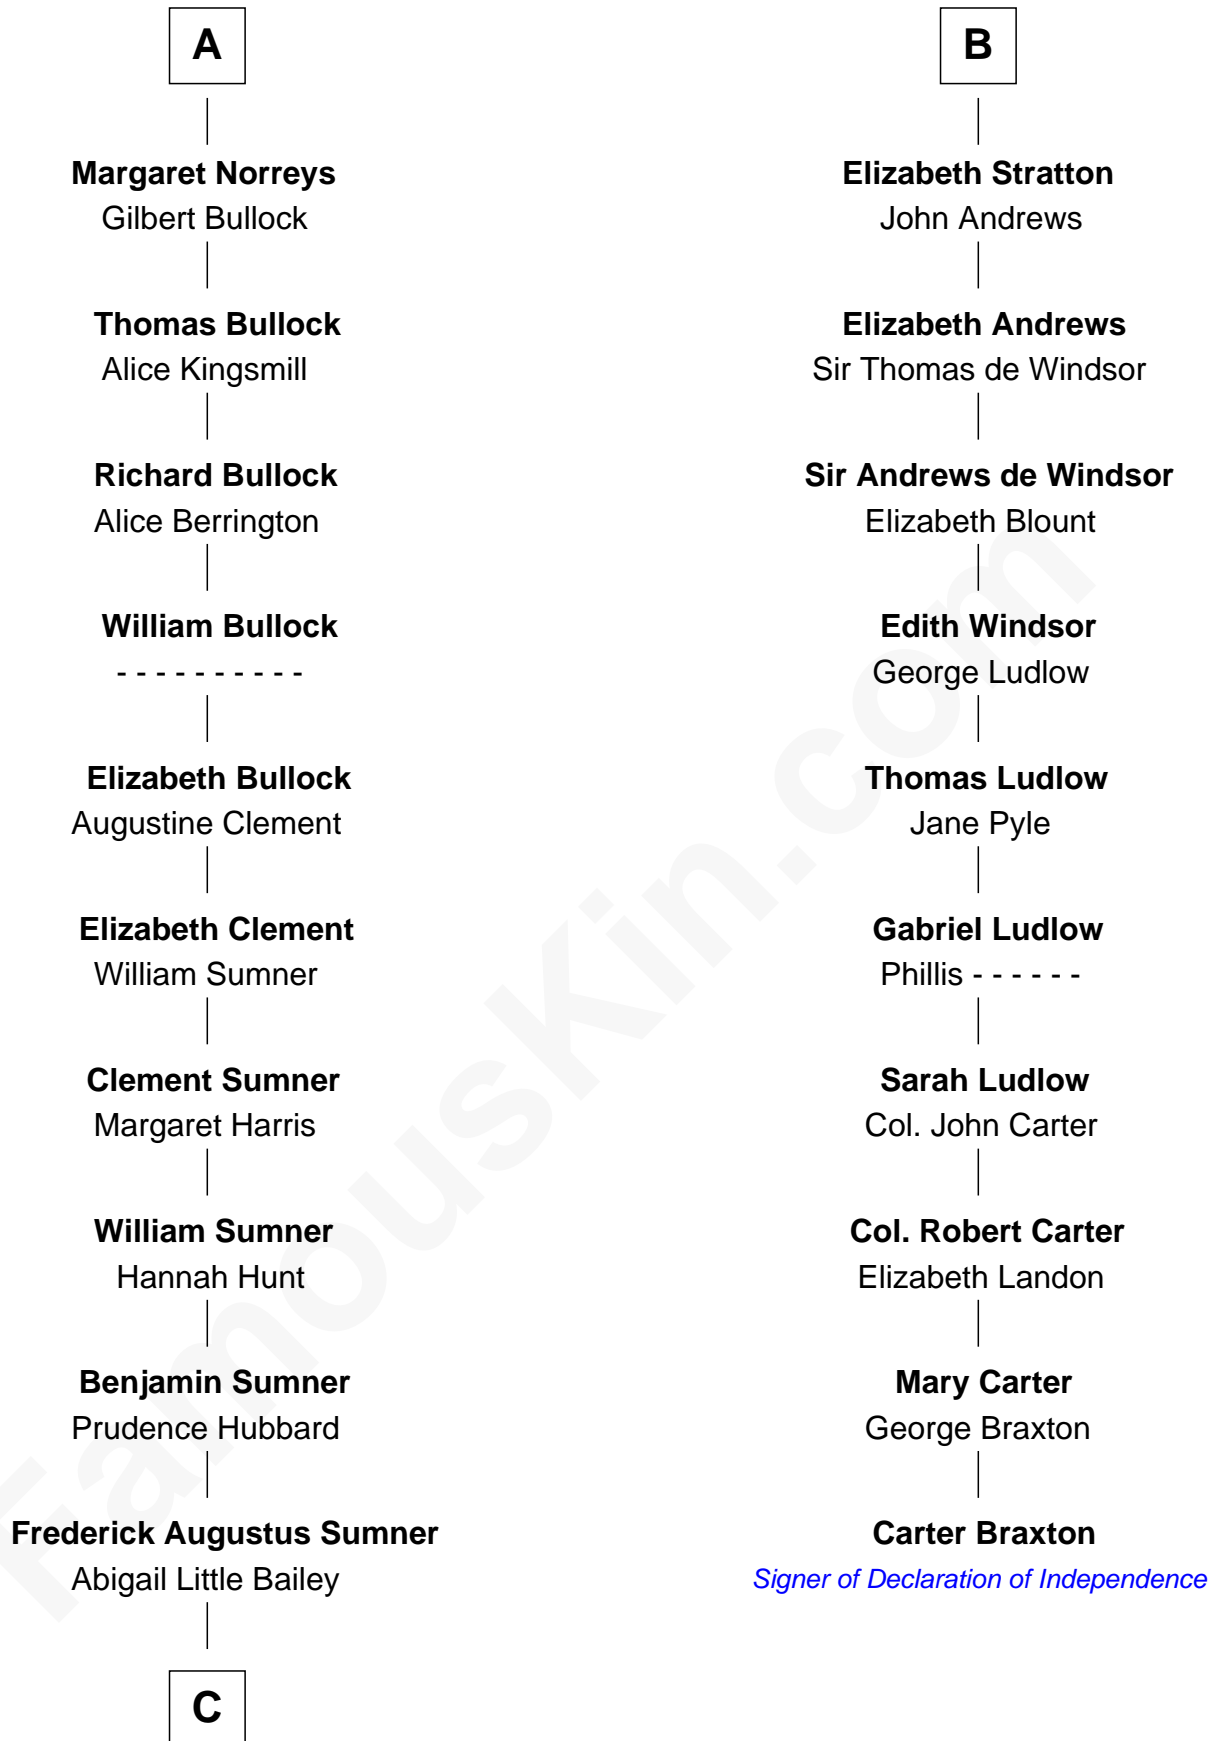

FamousKin.com

Relationship Chart of

Bill Weld

68th Governor of Massachusetts

16th cousin 5 times removed of

Carter Braxton

Signer of the Declaration of Independence

C

Sarah Sumner
Thomas Swan Weld

Dr. Francis Minot Weld
Fanny Elizabeth Bartholomew

Francis Minot Weld
Margaret Low White

David Weld
Mary Blake Nichols

Bill Weld
68th Governor of Massachusetts

FamousKin.com