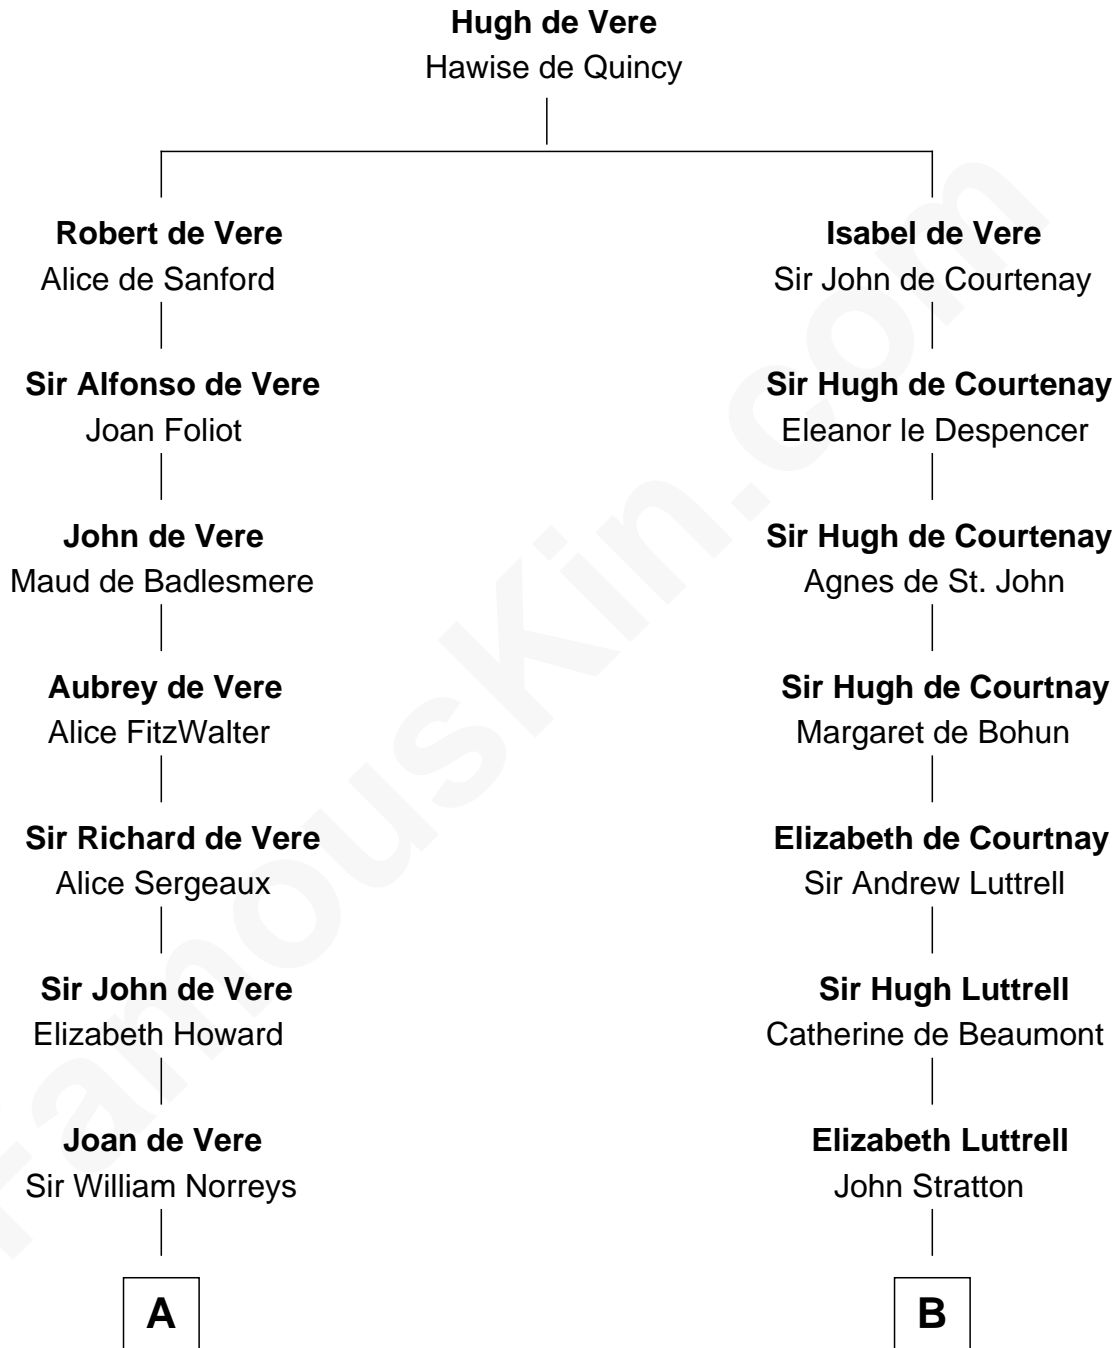

FamousKin.com

Relationship Chart of

Bill Weld

68th Governor of Massachusetts

16th cousin 5 times removed of

Carter Braxton

Signer of the Declaration of Independence

C

Sarah Sumner
Thomas Swan Weld

Dr. Francis Minot Weld
Fanny Elizabeth Bartholomew

Francis Minot Weld
Margaret Low White

David Weld
Mary Blake Nichols

Bill Weld
68th Governor of Massachusetts

FamousKin.com