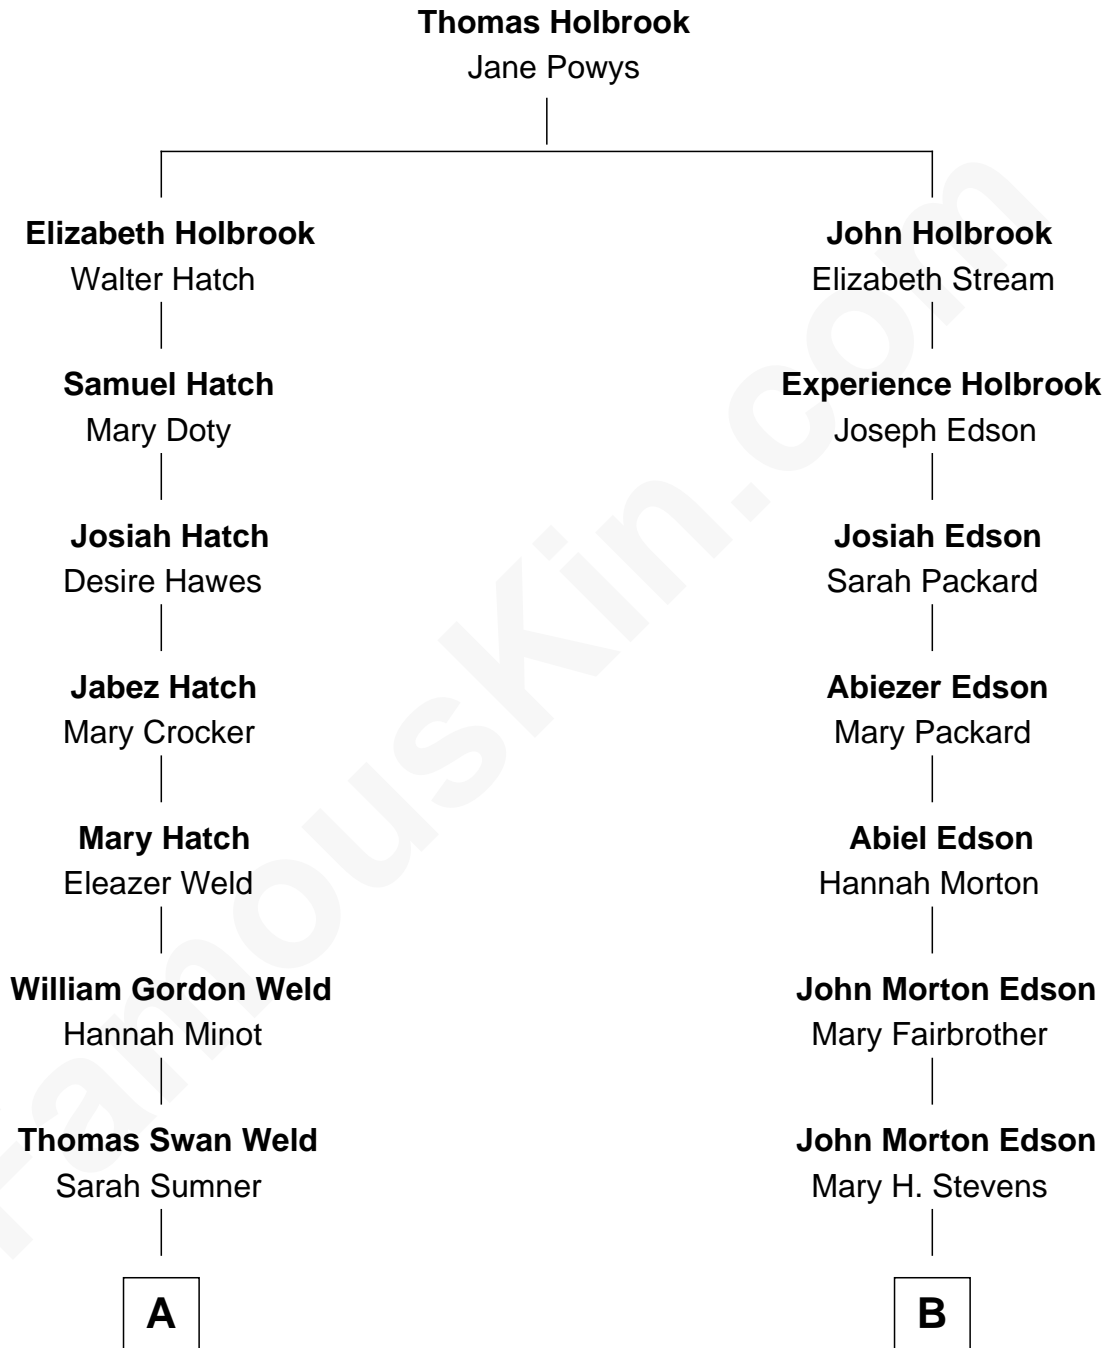

FamousKin.com

Relationship Chart of

Bill Weld

68th Governor of Massachusetts

10th cousin 1 time removed of

Marie-Chantal Miller

Crown Princess of Greece

A