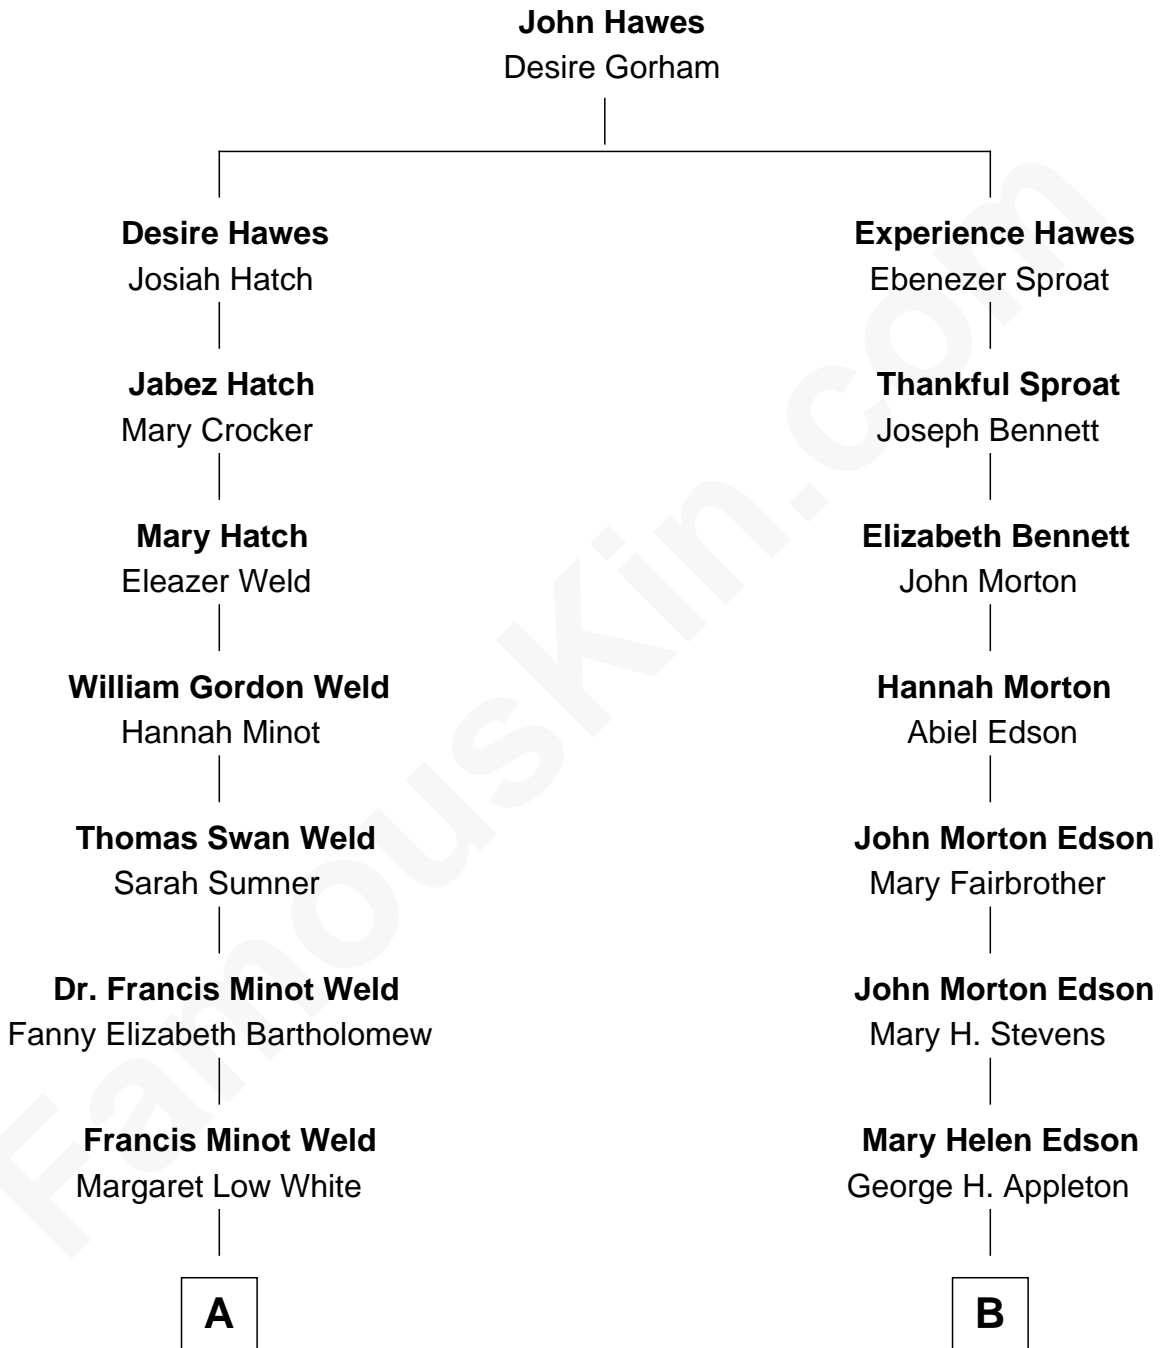

FamousKin.com

Relationship Chart of

Bill Weld

68th Governor of Massachusetts

8th cousin 2 times removed of

Marie-Chantal Miller

Crown Princess of Greece

A