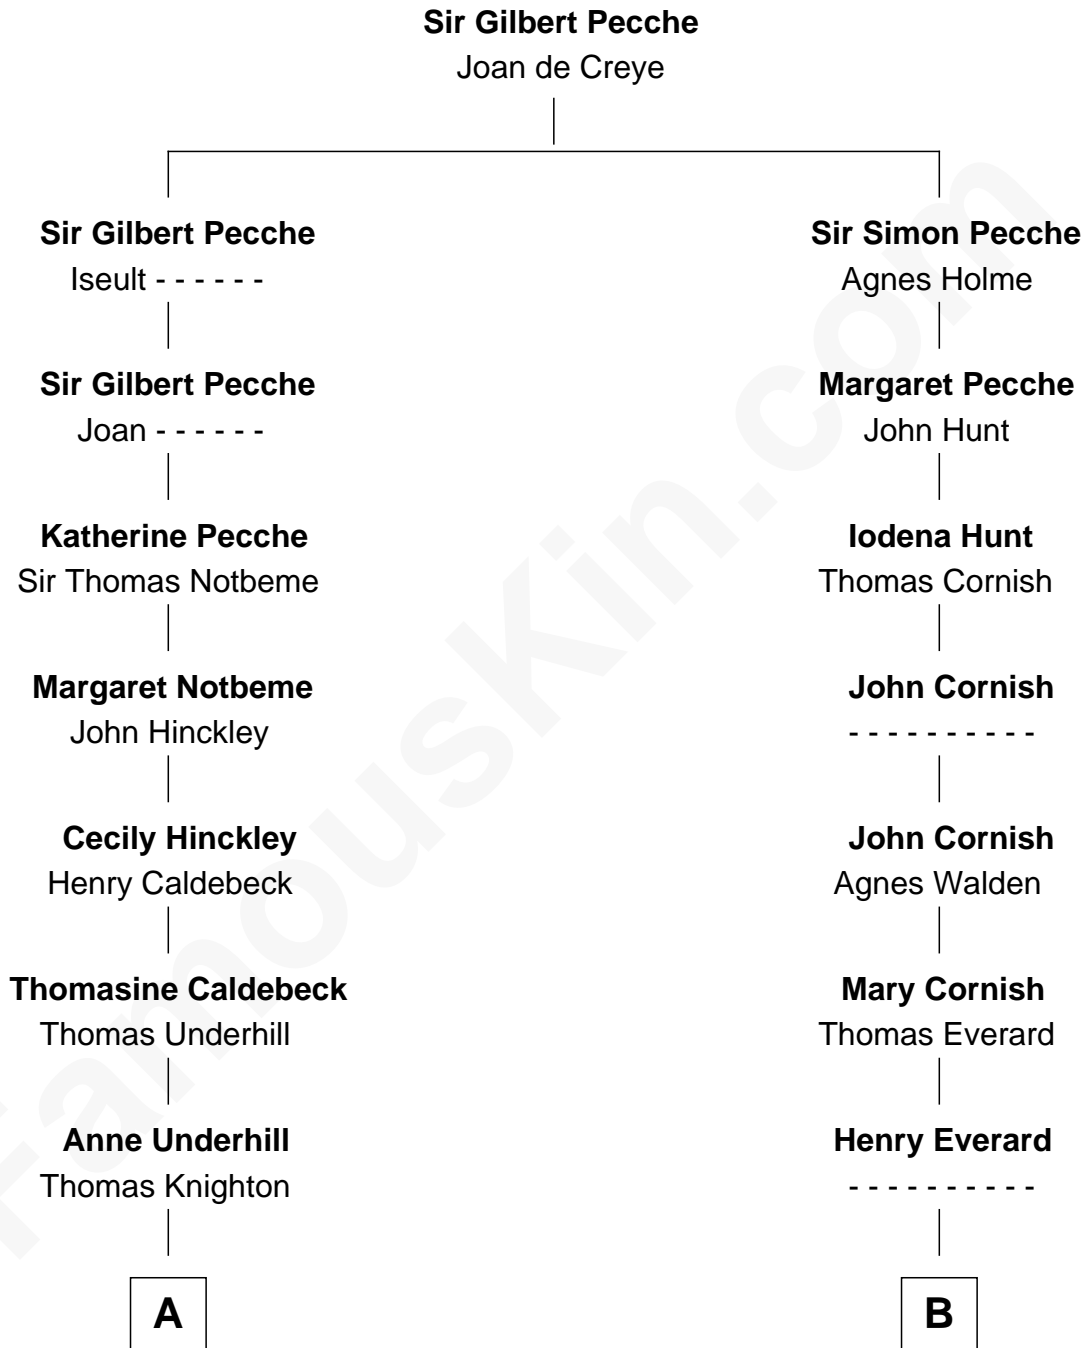

FamousKin.com

Relationship Chart of

Bill Weld

68th Governor of Massachusetts

20th cousin 1 time removed of

Marie-Chantal Miller

Crown Princess of Greece

C

Susan Farley Treadwell

George Nichols

John White Treadwell Nichols

Mary Blake Slocum

John Treadwell Nichols

Cornelia DuBois Floyd

Mary Blake Nichols

David Weld